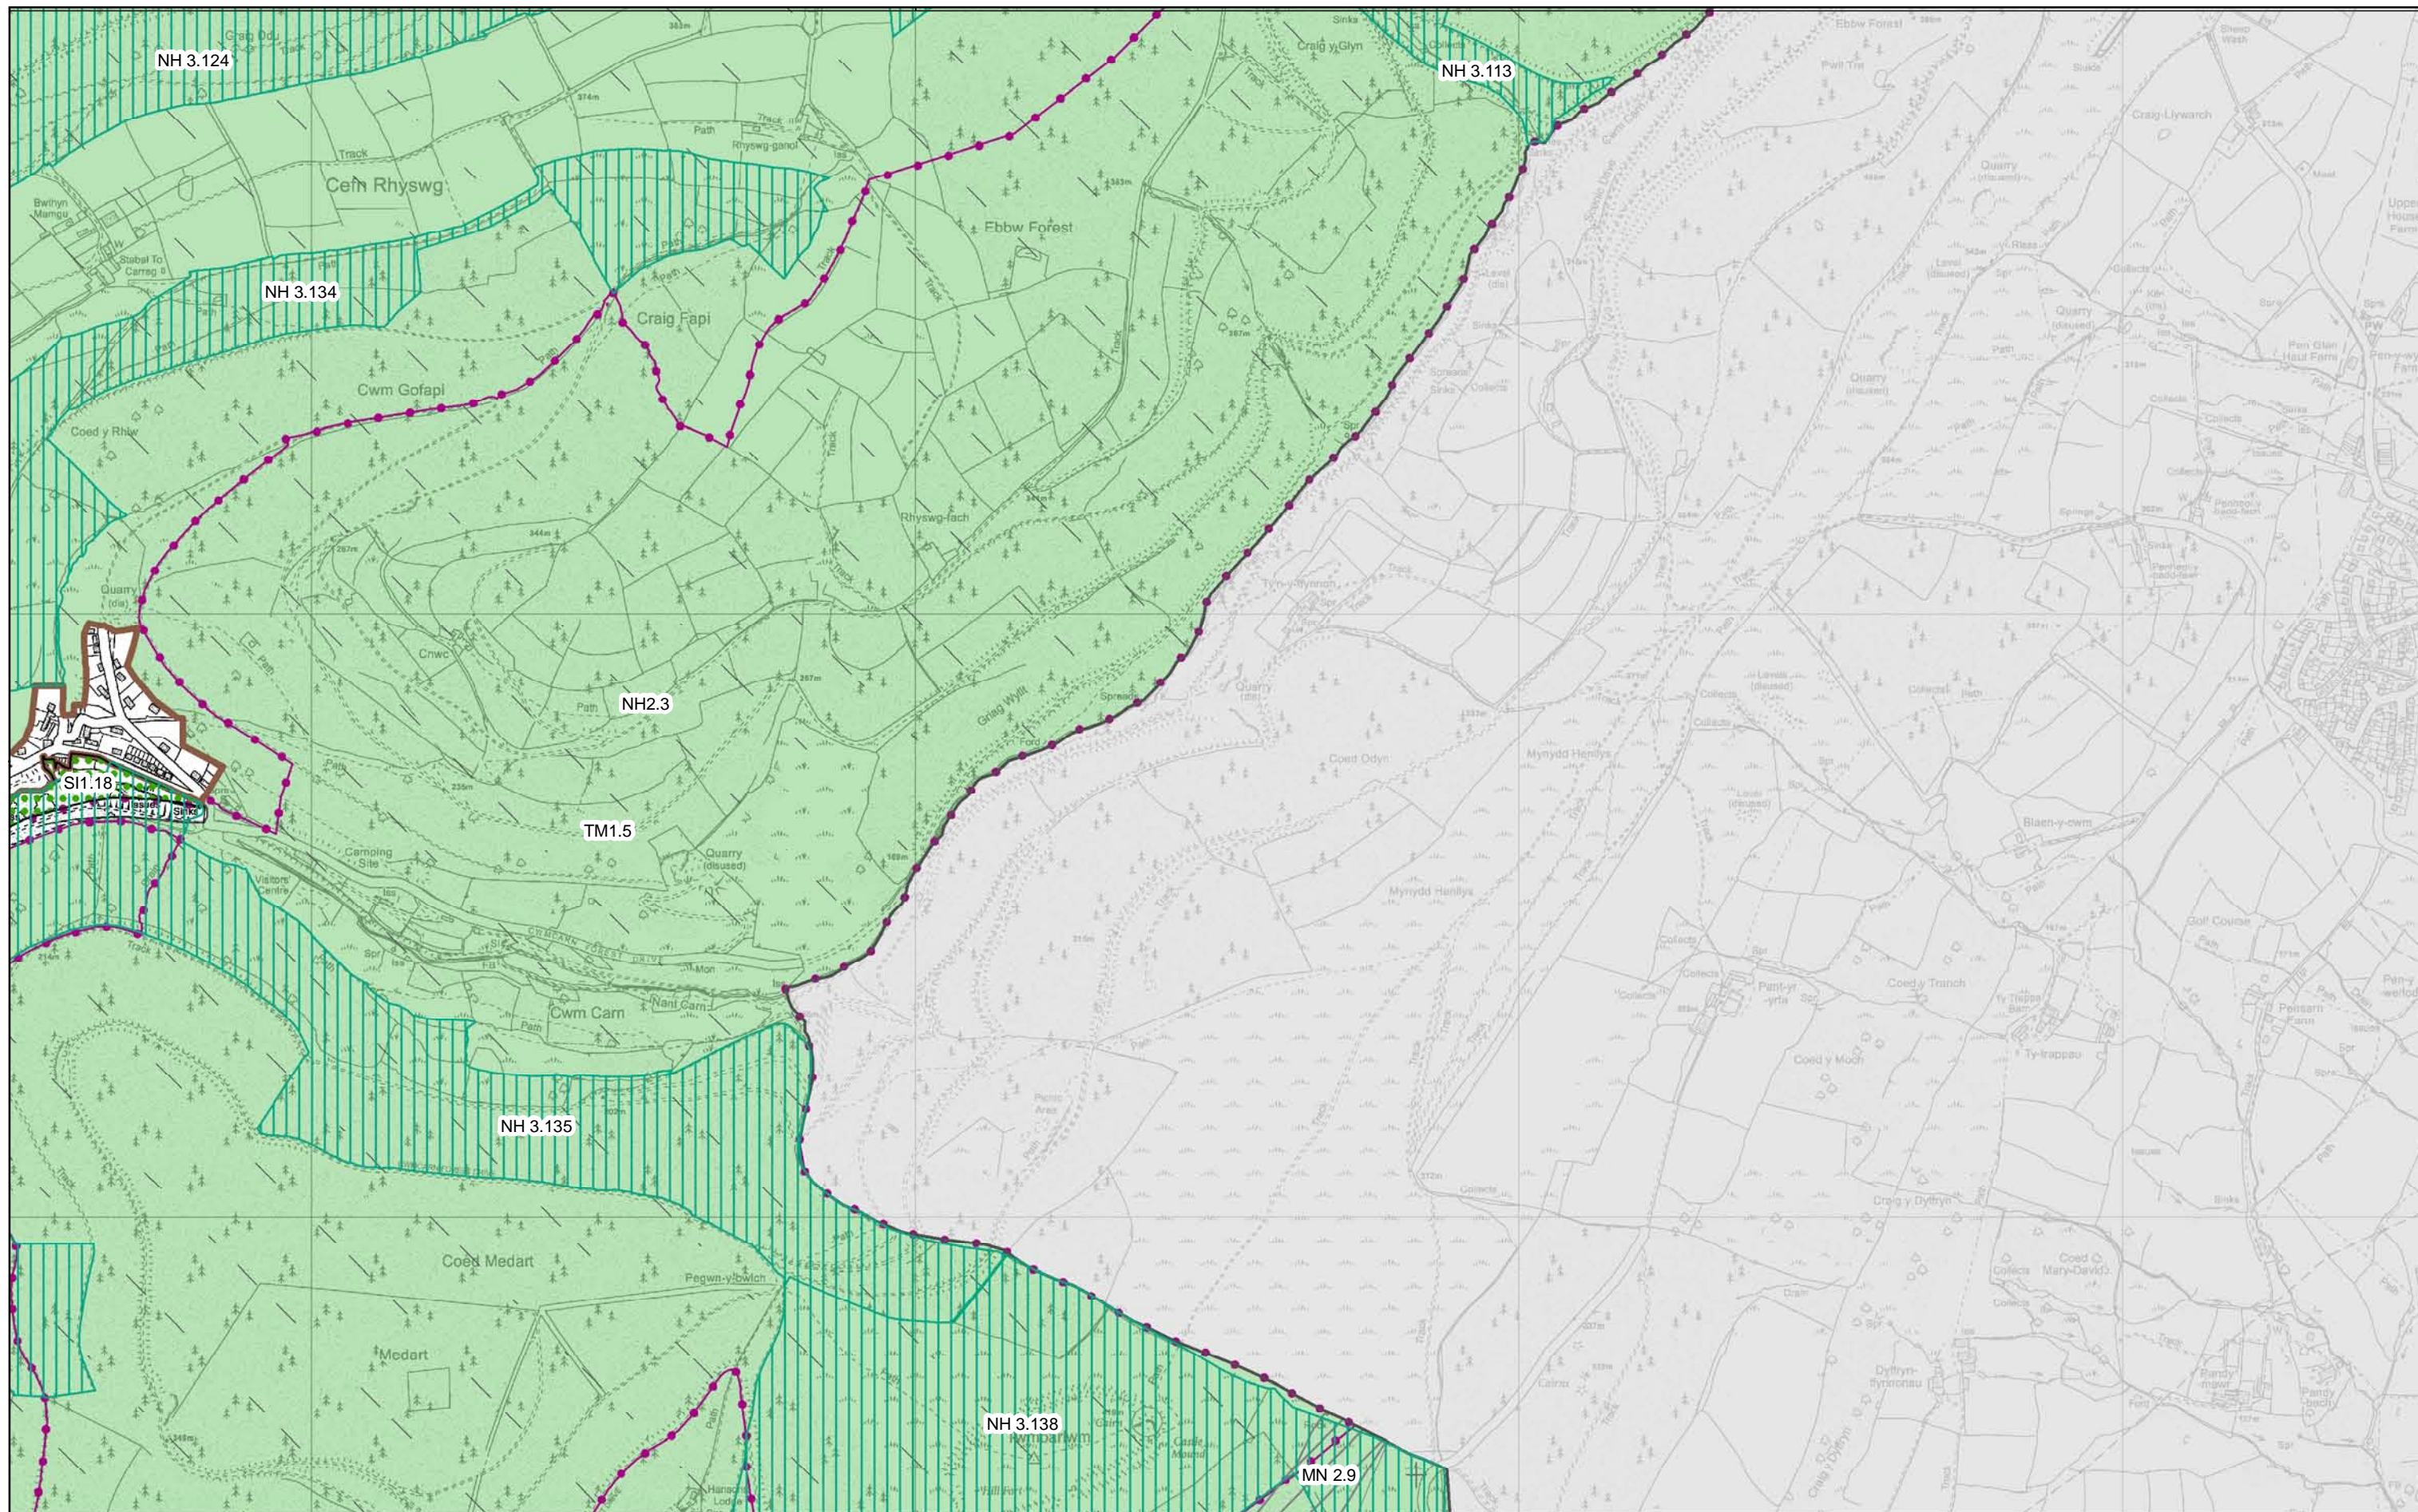

Scale: 1:10,000	Proposals Map
	Map Ref: ST2492	Deposit
© Crown Copyright 2016, Caerphilly County Borough Council, 100025372. © Hawlfraint y Goron, 2016. Cyngor Bwrdeistref Sirol Caerffili, 100025372.