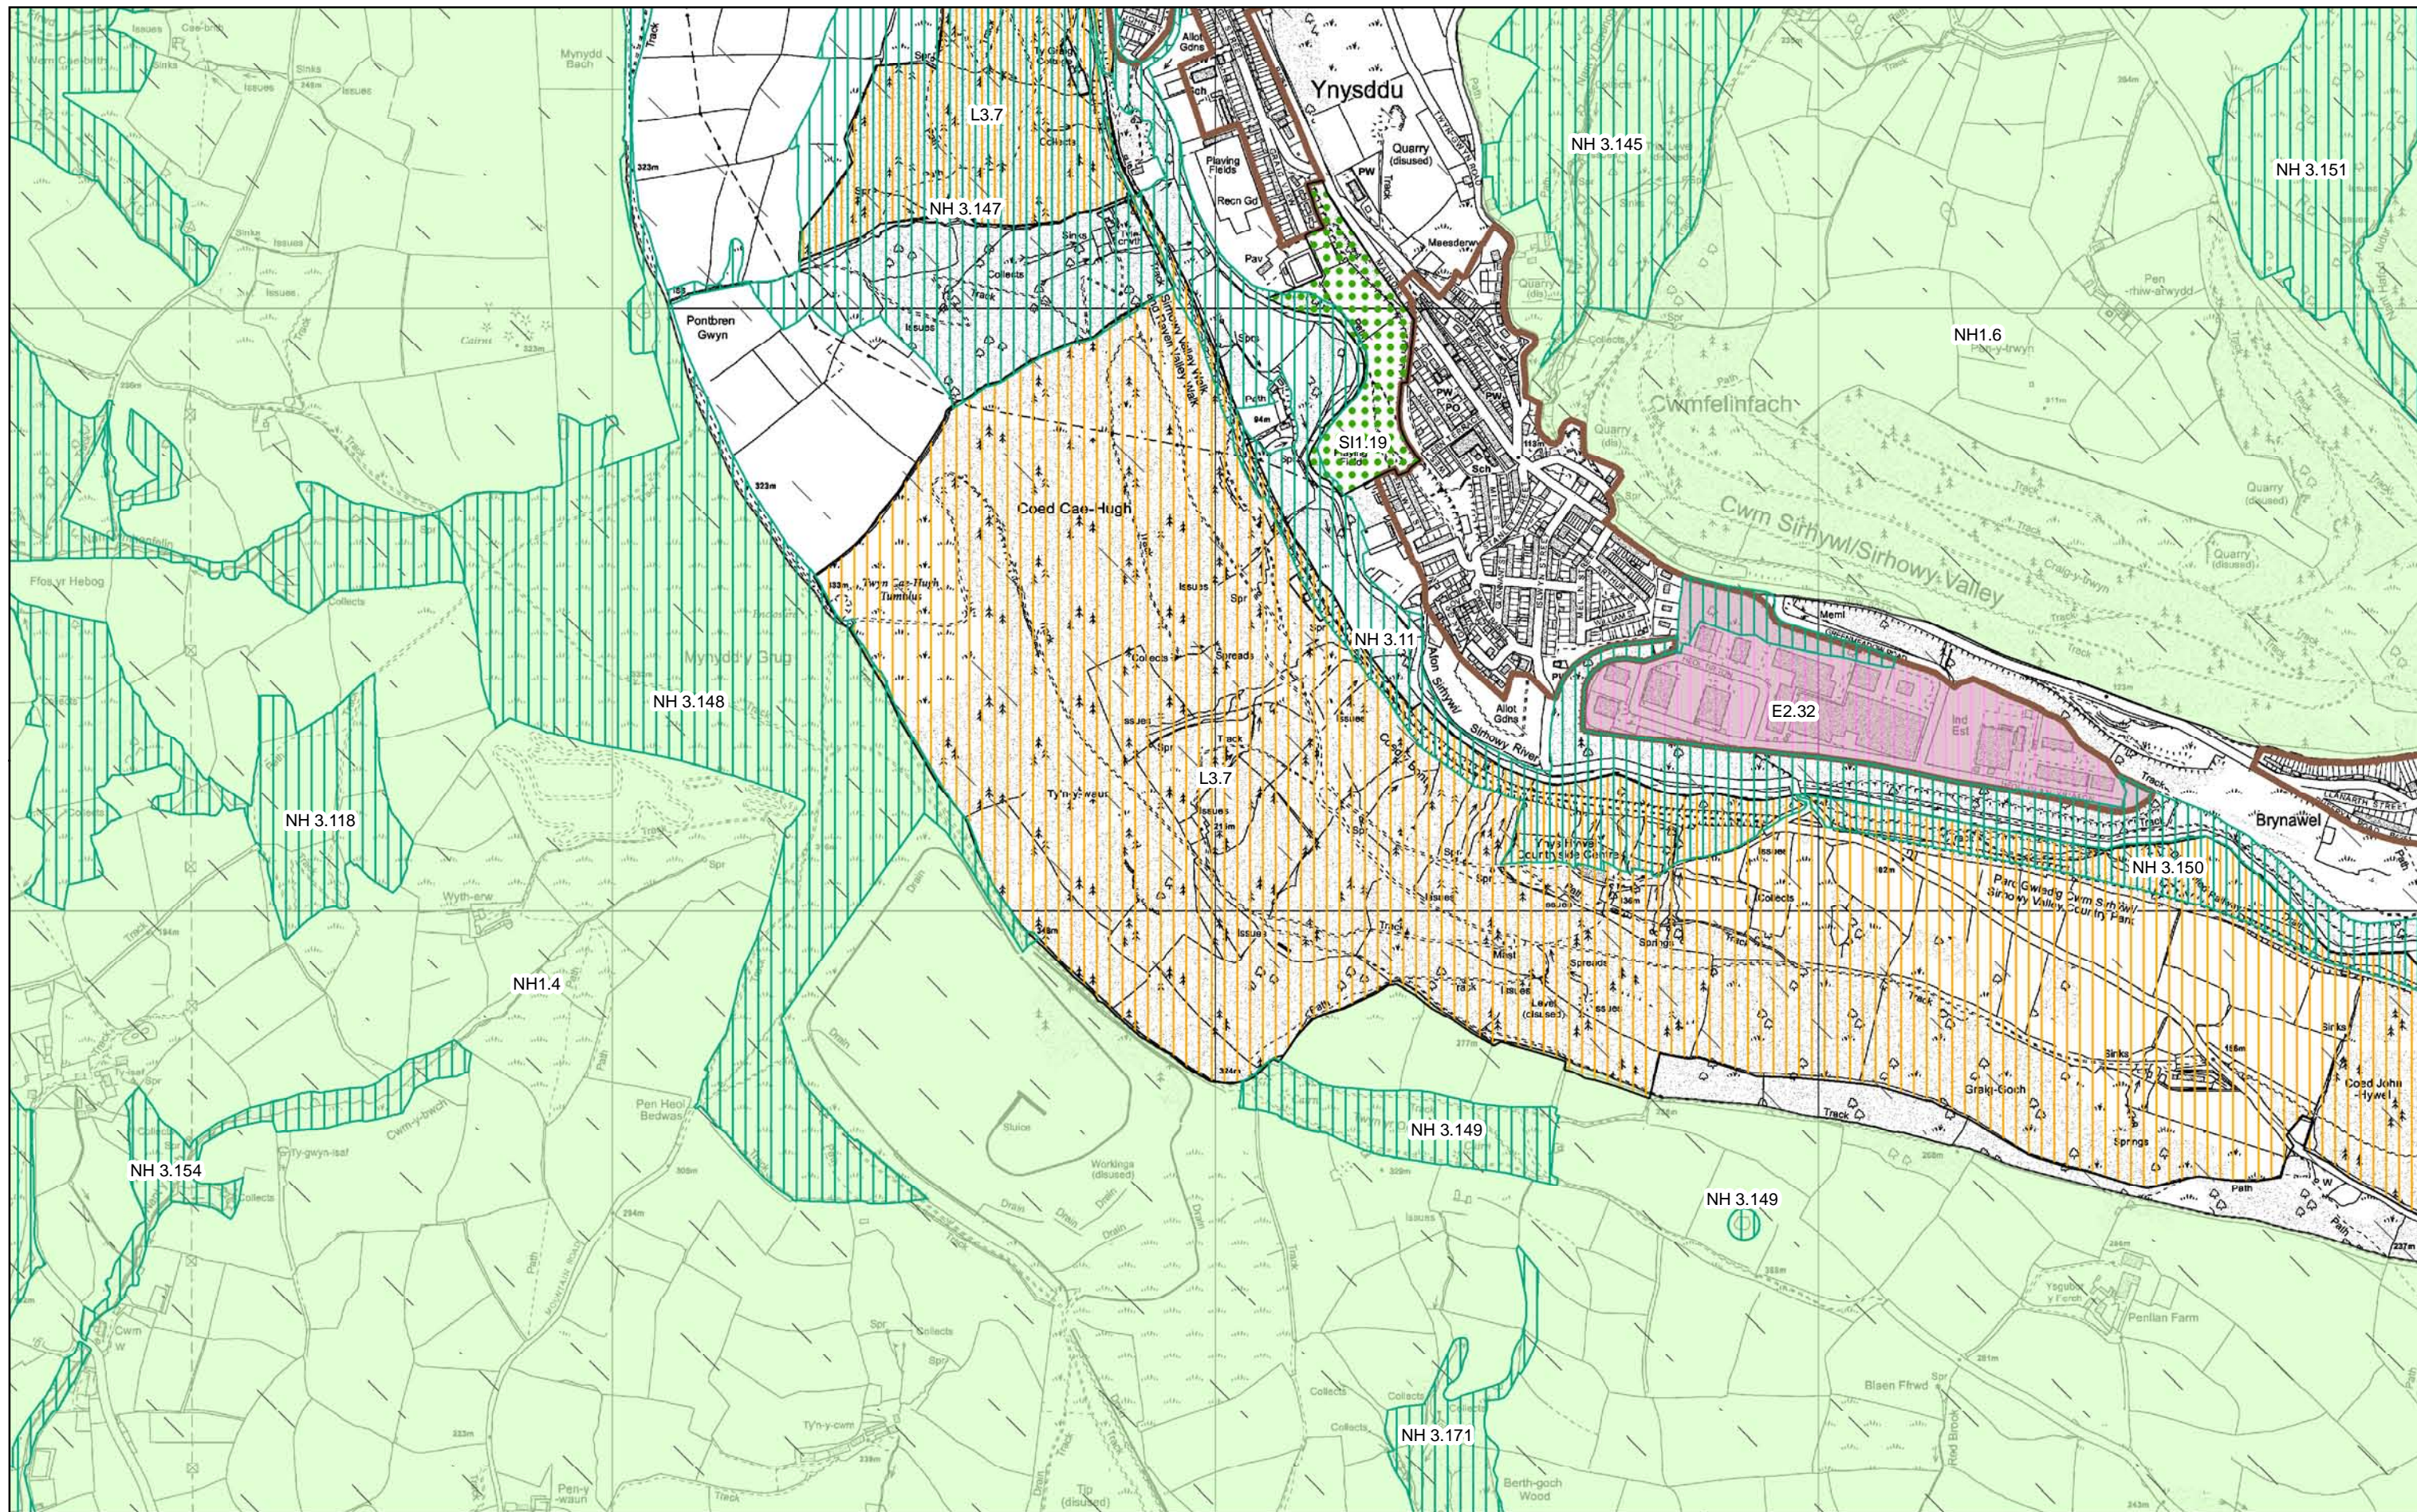

Scale: 1:10,000	Proposals Map
	Map Ref: ST1891	Deposit
© Crown Copyright 2016, Caerphilly County Borough Council, 100025372. © Hawlfraint y Goron, 2016. Cyngor Bwrdeistref Sirol Caerffili, 100025372.		

30

Replacement Caerphilly CB Local Development Plan
Up to 2031