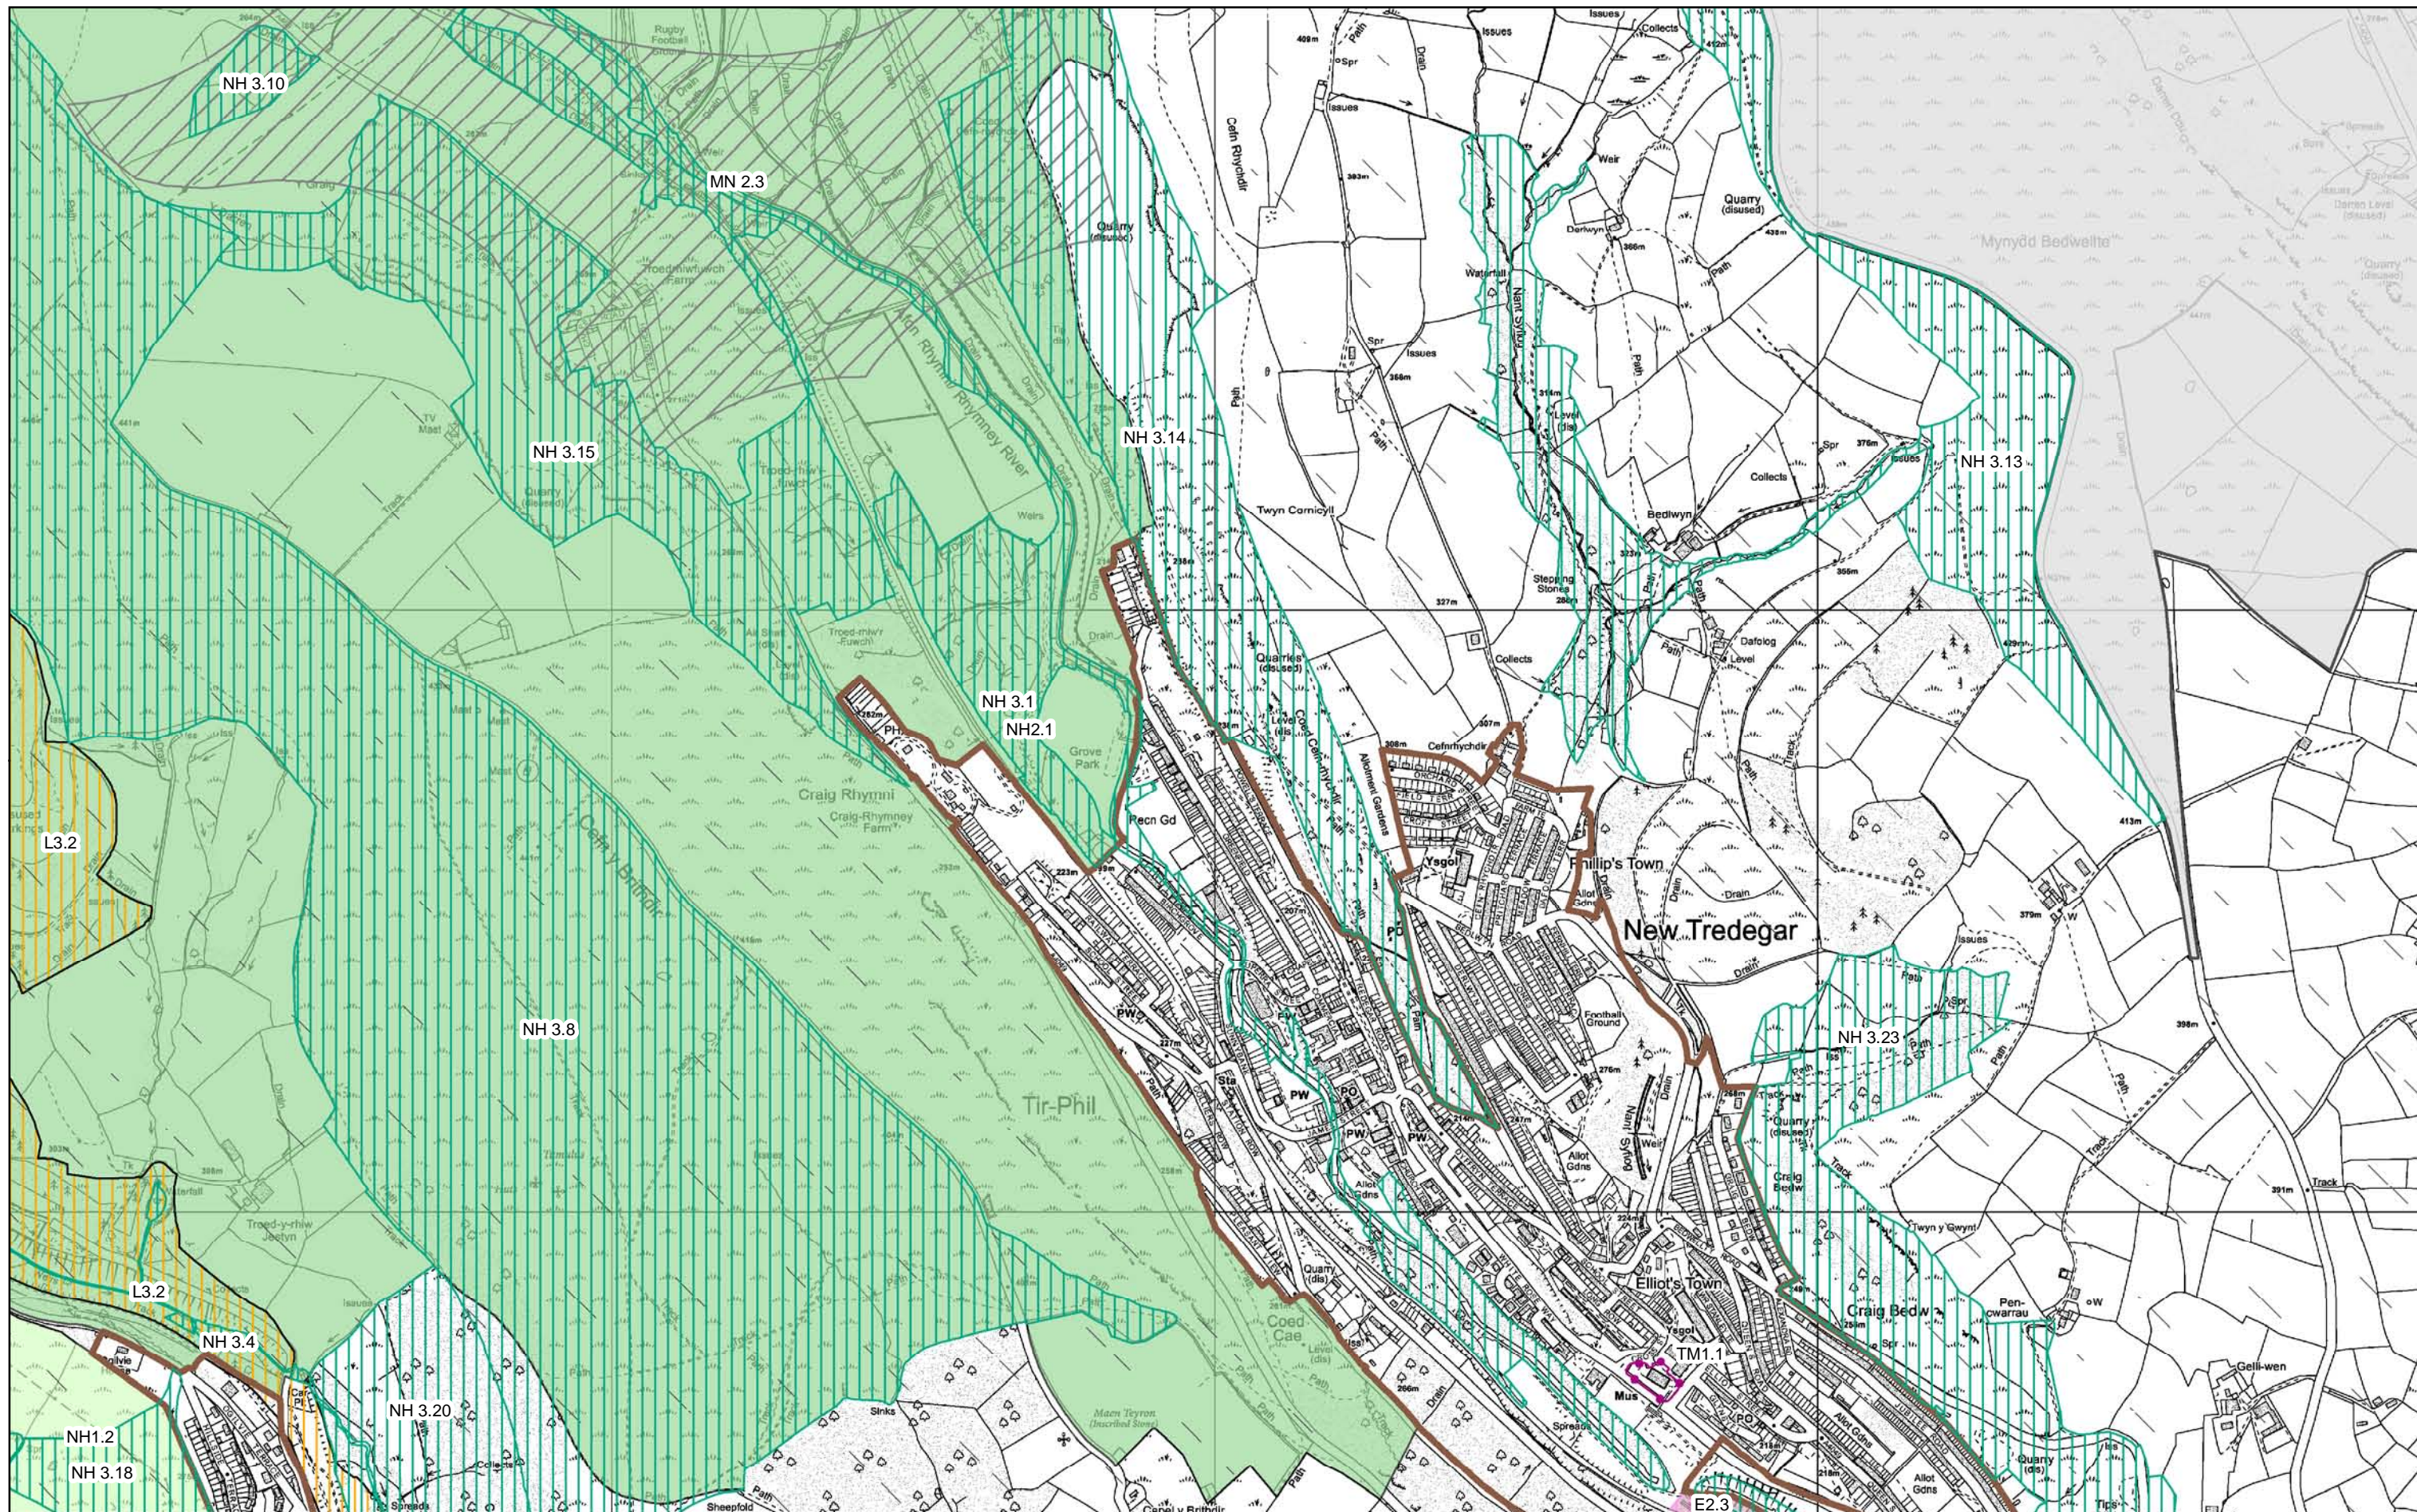

Scale: 1:10,000	Proposals Map
	Map Ref: SO1403	Deposit
© Crown Copyright 2016, Caerphilly County Borough Council, 100025372. © Hawlfraint y Goron, 2016. Cyngor Bwrdeistref Sirol Caerffili, 100025372.		

08

Replacement Caerphilly CB Local Development Plan
Up to 2031