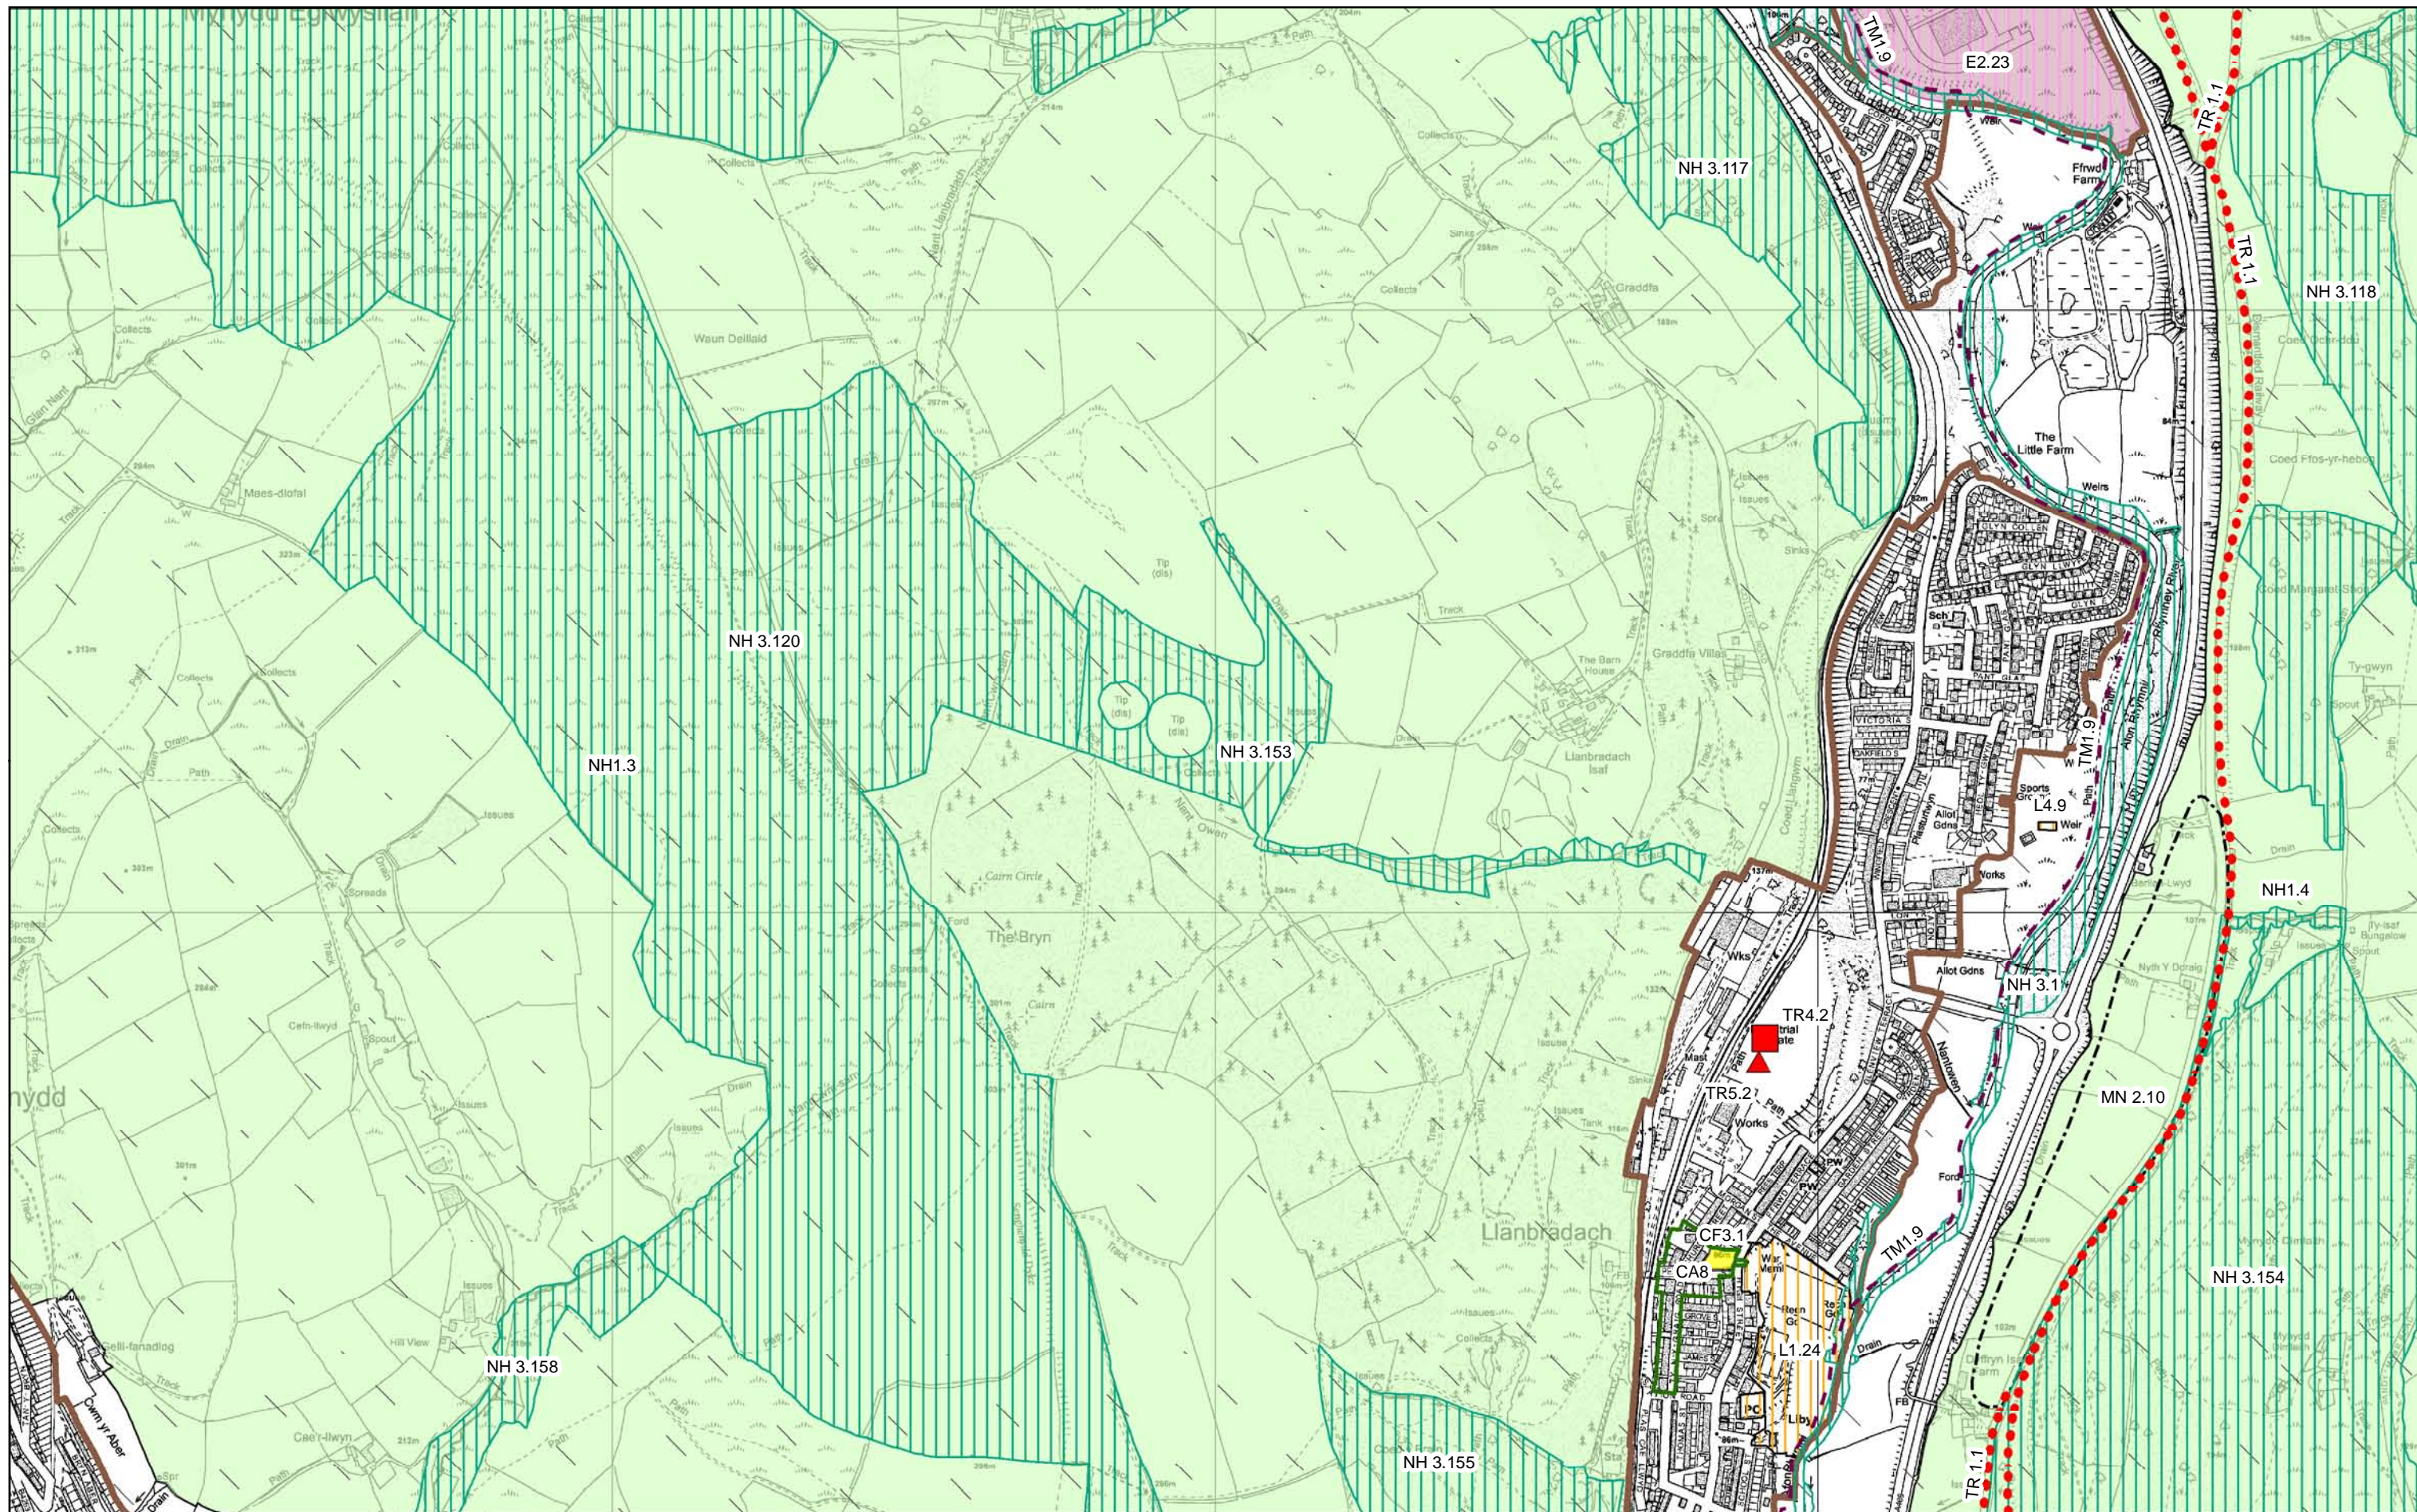

Scale: 1:10,000	Proposals Map
	Map Ref: ST1491	Deposit
© Crown Copyright 2016, Caerphilly County Borough Council, 100025372. © Hawlfraint y Goron, 2016. Cyngor Bwrdeistref Sirol Caerffili, 100025372.