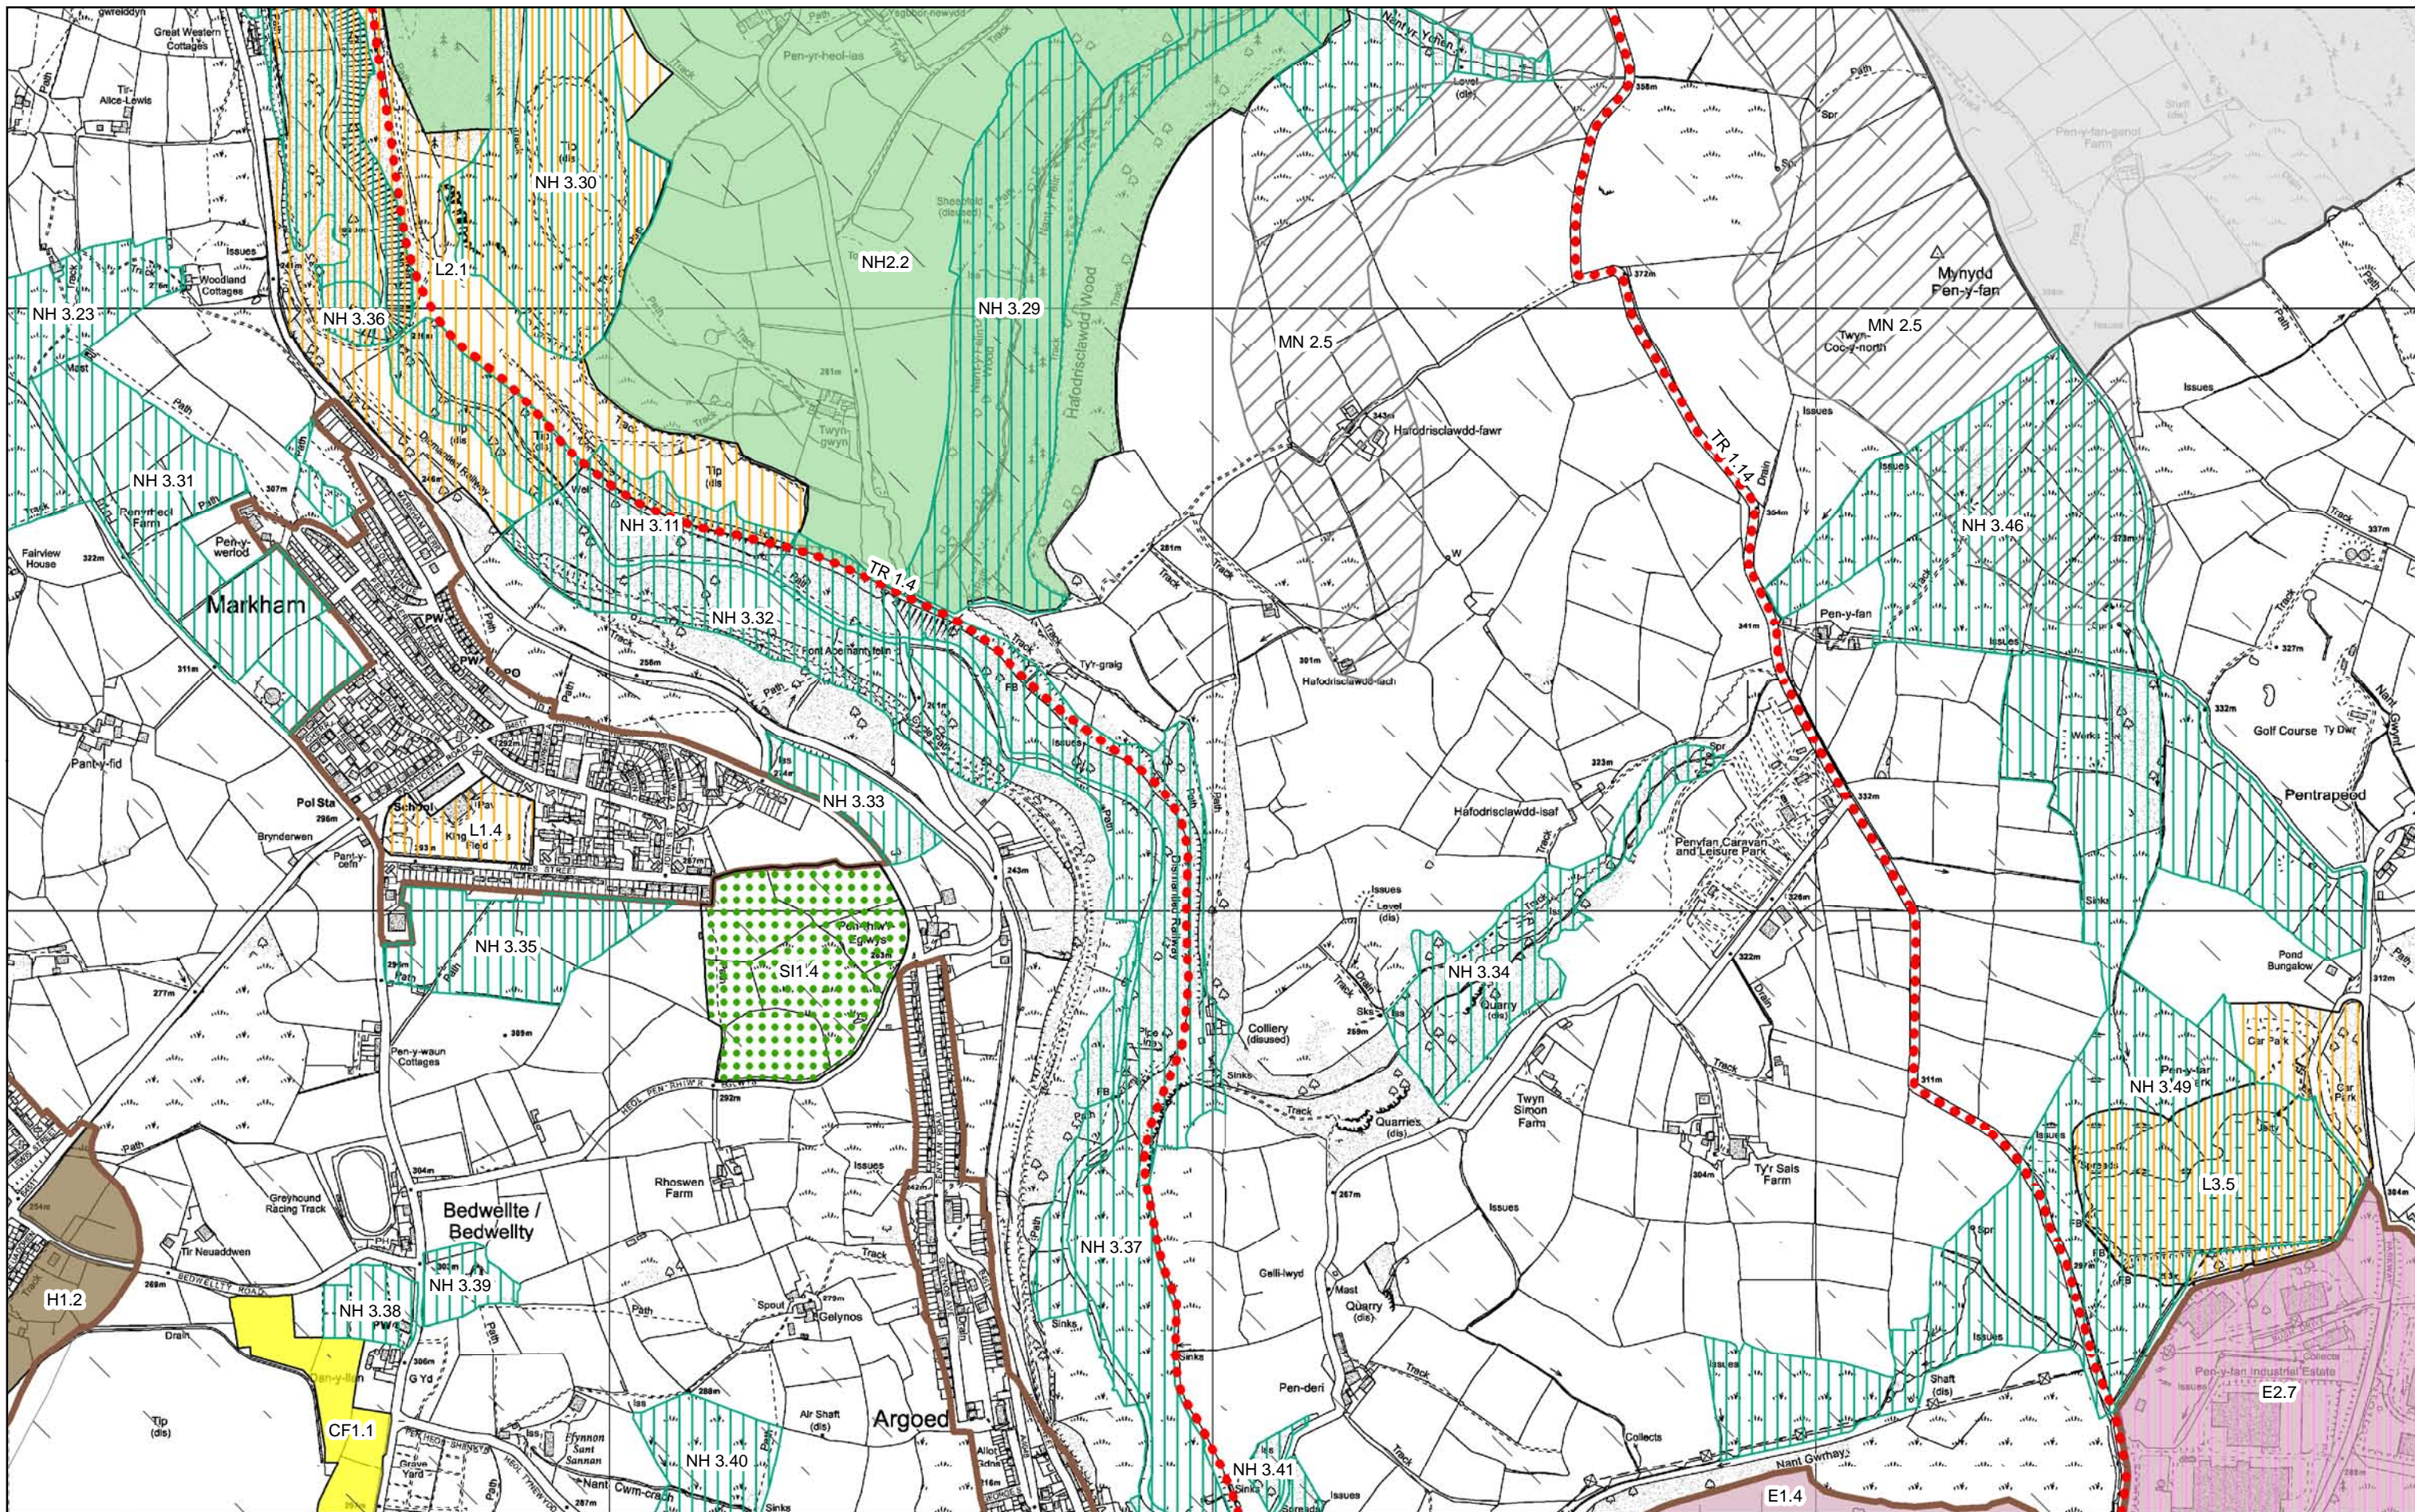

N
Scale: 1:10,000
Map Ref: SO1801
Proposals Map
Deposit
© Crown Copyright 2016, Caerphilly County Borough Council, 100025372.
© Hawlfraint y Goron, 2016. Cyngor Bwrdeistref Sirol Caerffili, 100025372.