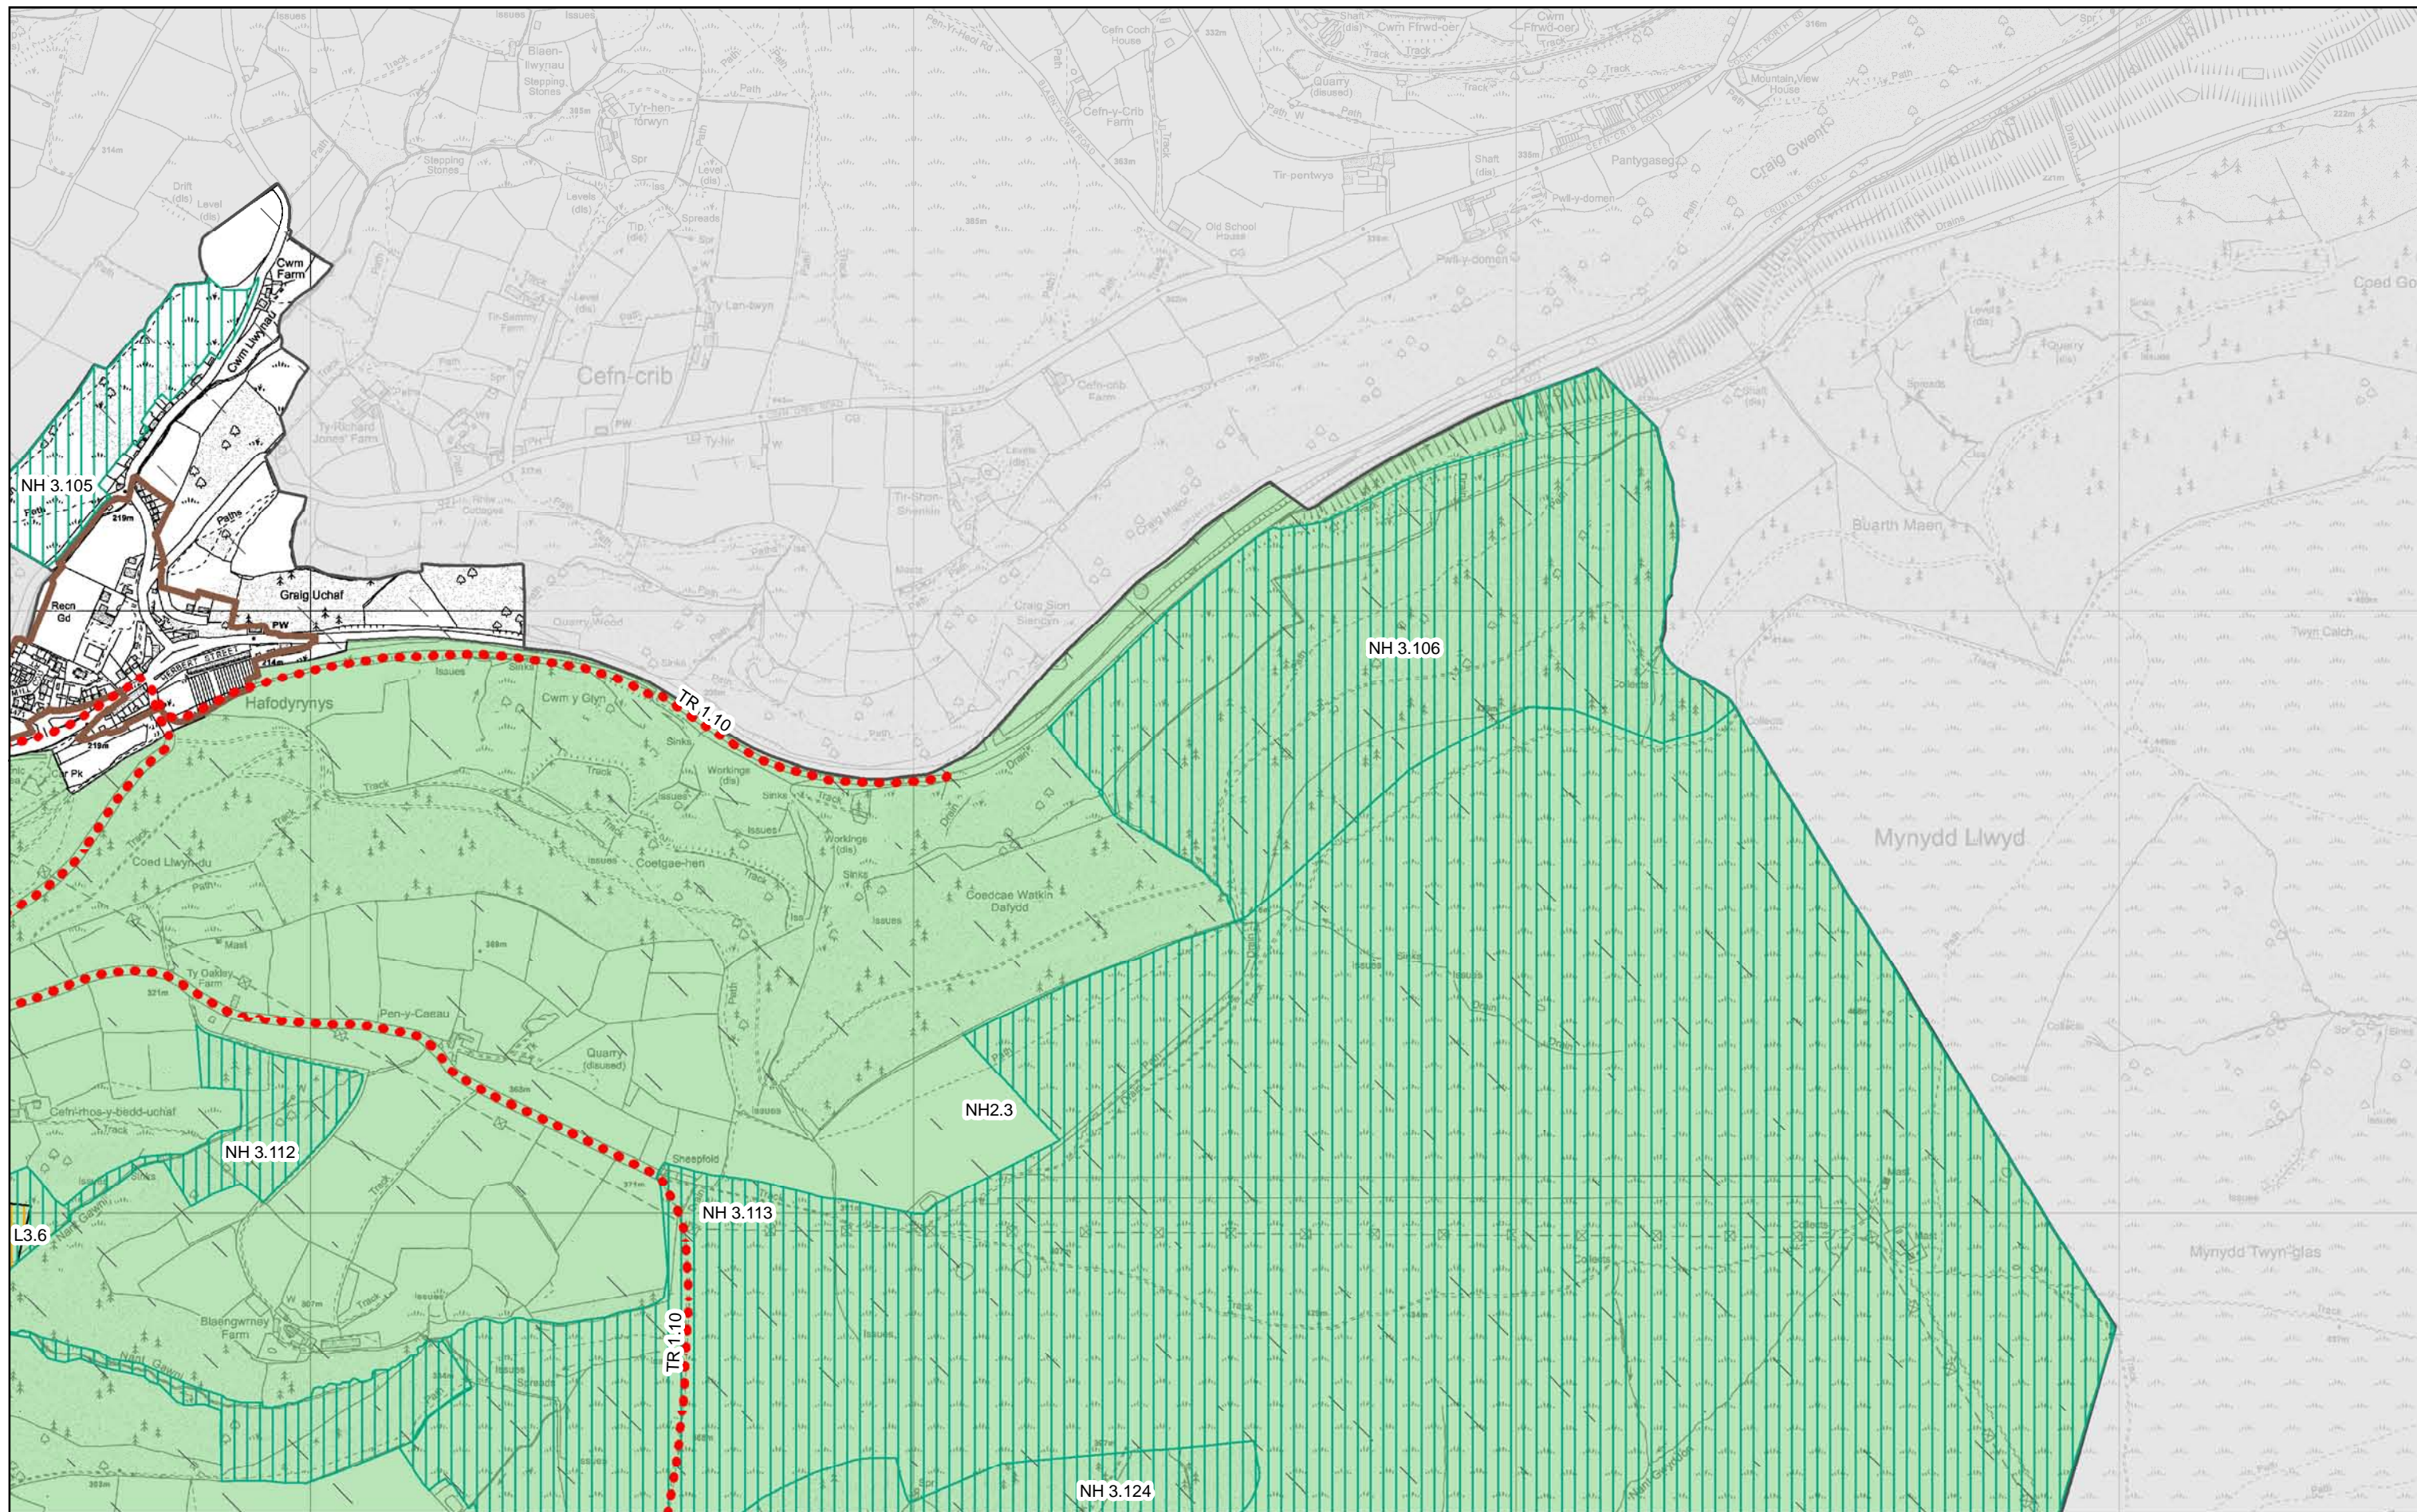

Scale: 1:10,000	Proposals Map
	Map Ref: ST2298	Deposit
© Crown Copyright 2016, Caerphilly County Borough Council, 100025372. © Hawlfraint y Goron, 2016. Cyngor Bwrdeistref Sirol Caerffili, 100025372.