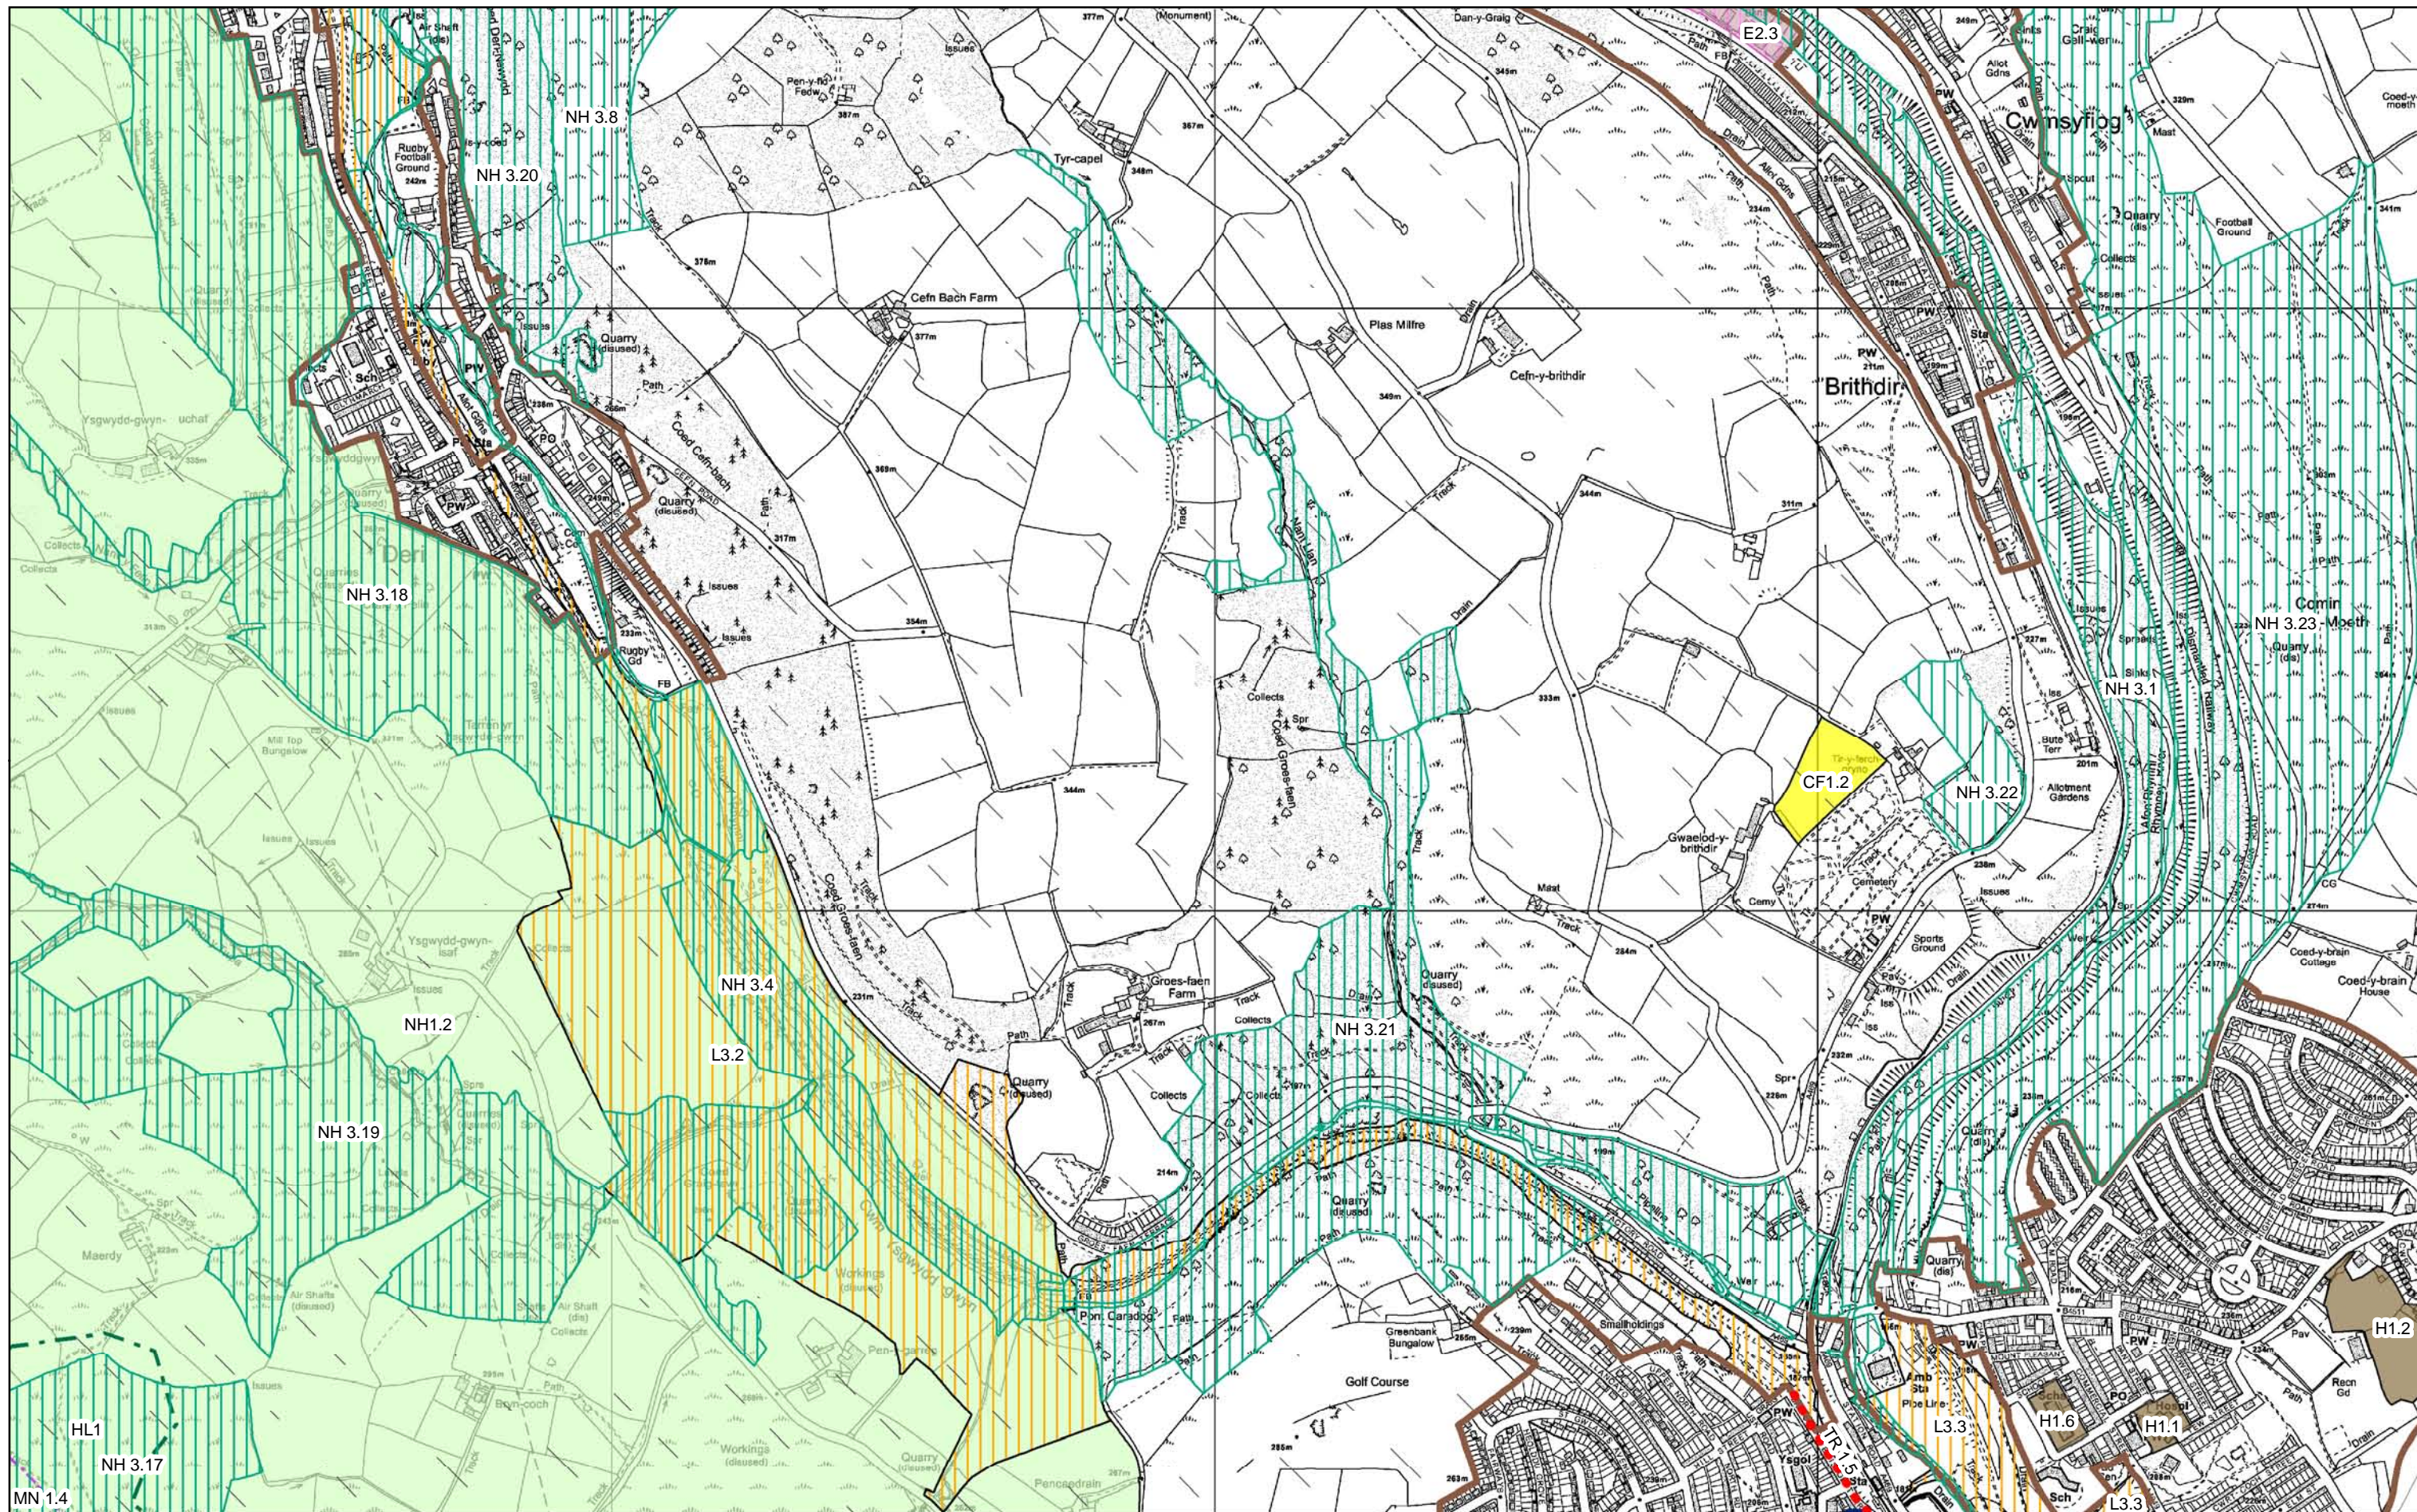

Scale: 1:10,000	Proposals Map
	Map Ref: SO1401	Deposit
© Crown Copyright 2016, Caerphilly County Borough Council, 100025372. © Hawlfraint y Goron, 2016. Cyngor Bwrdeistref Sirol Caerffili, 100025372.