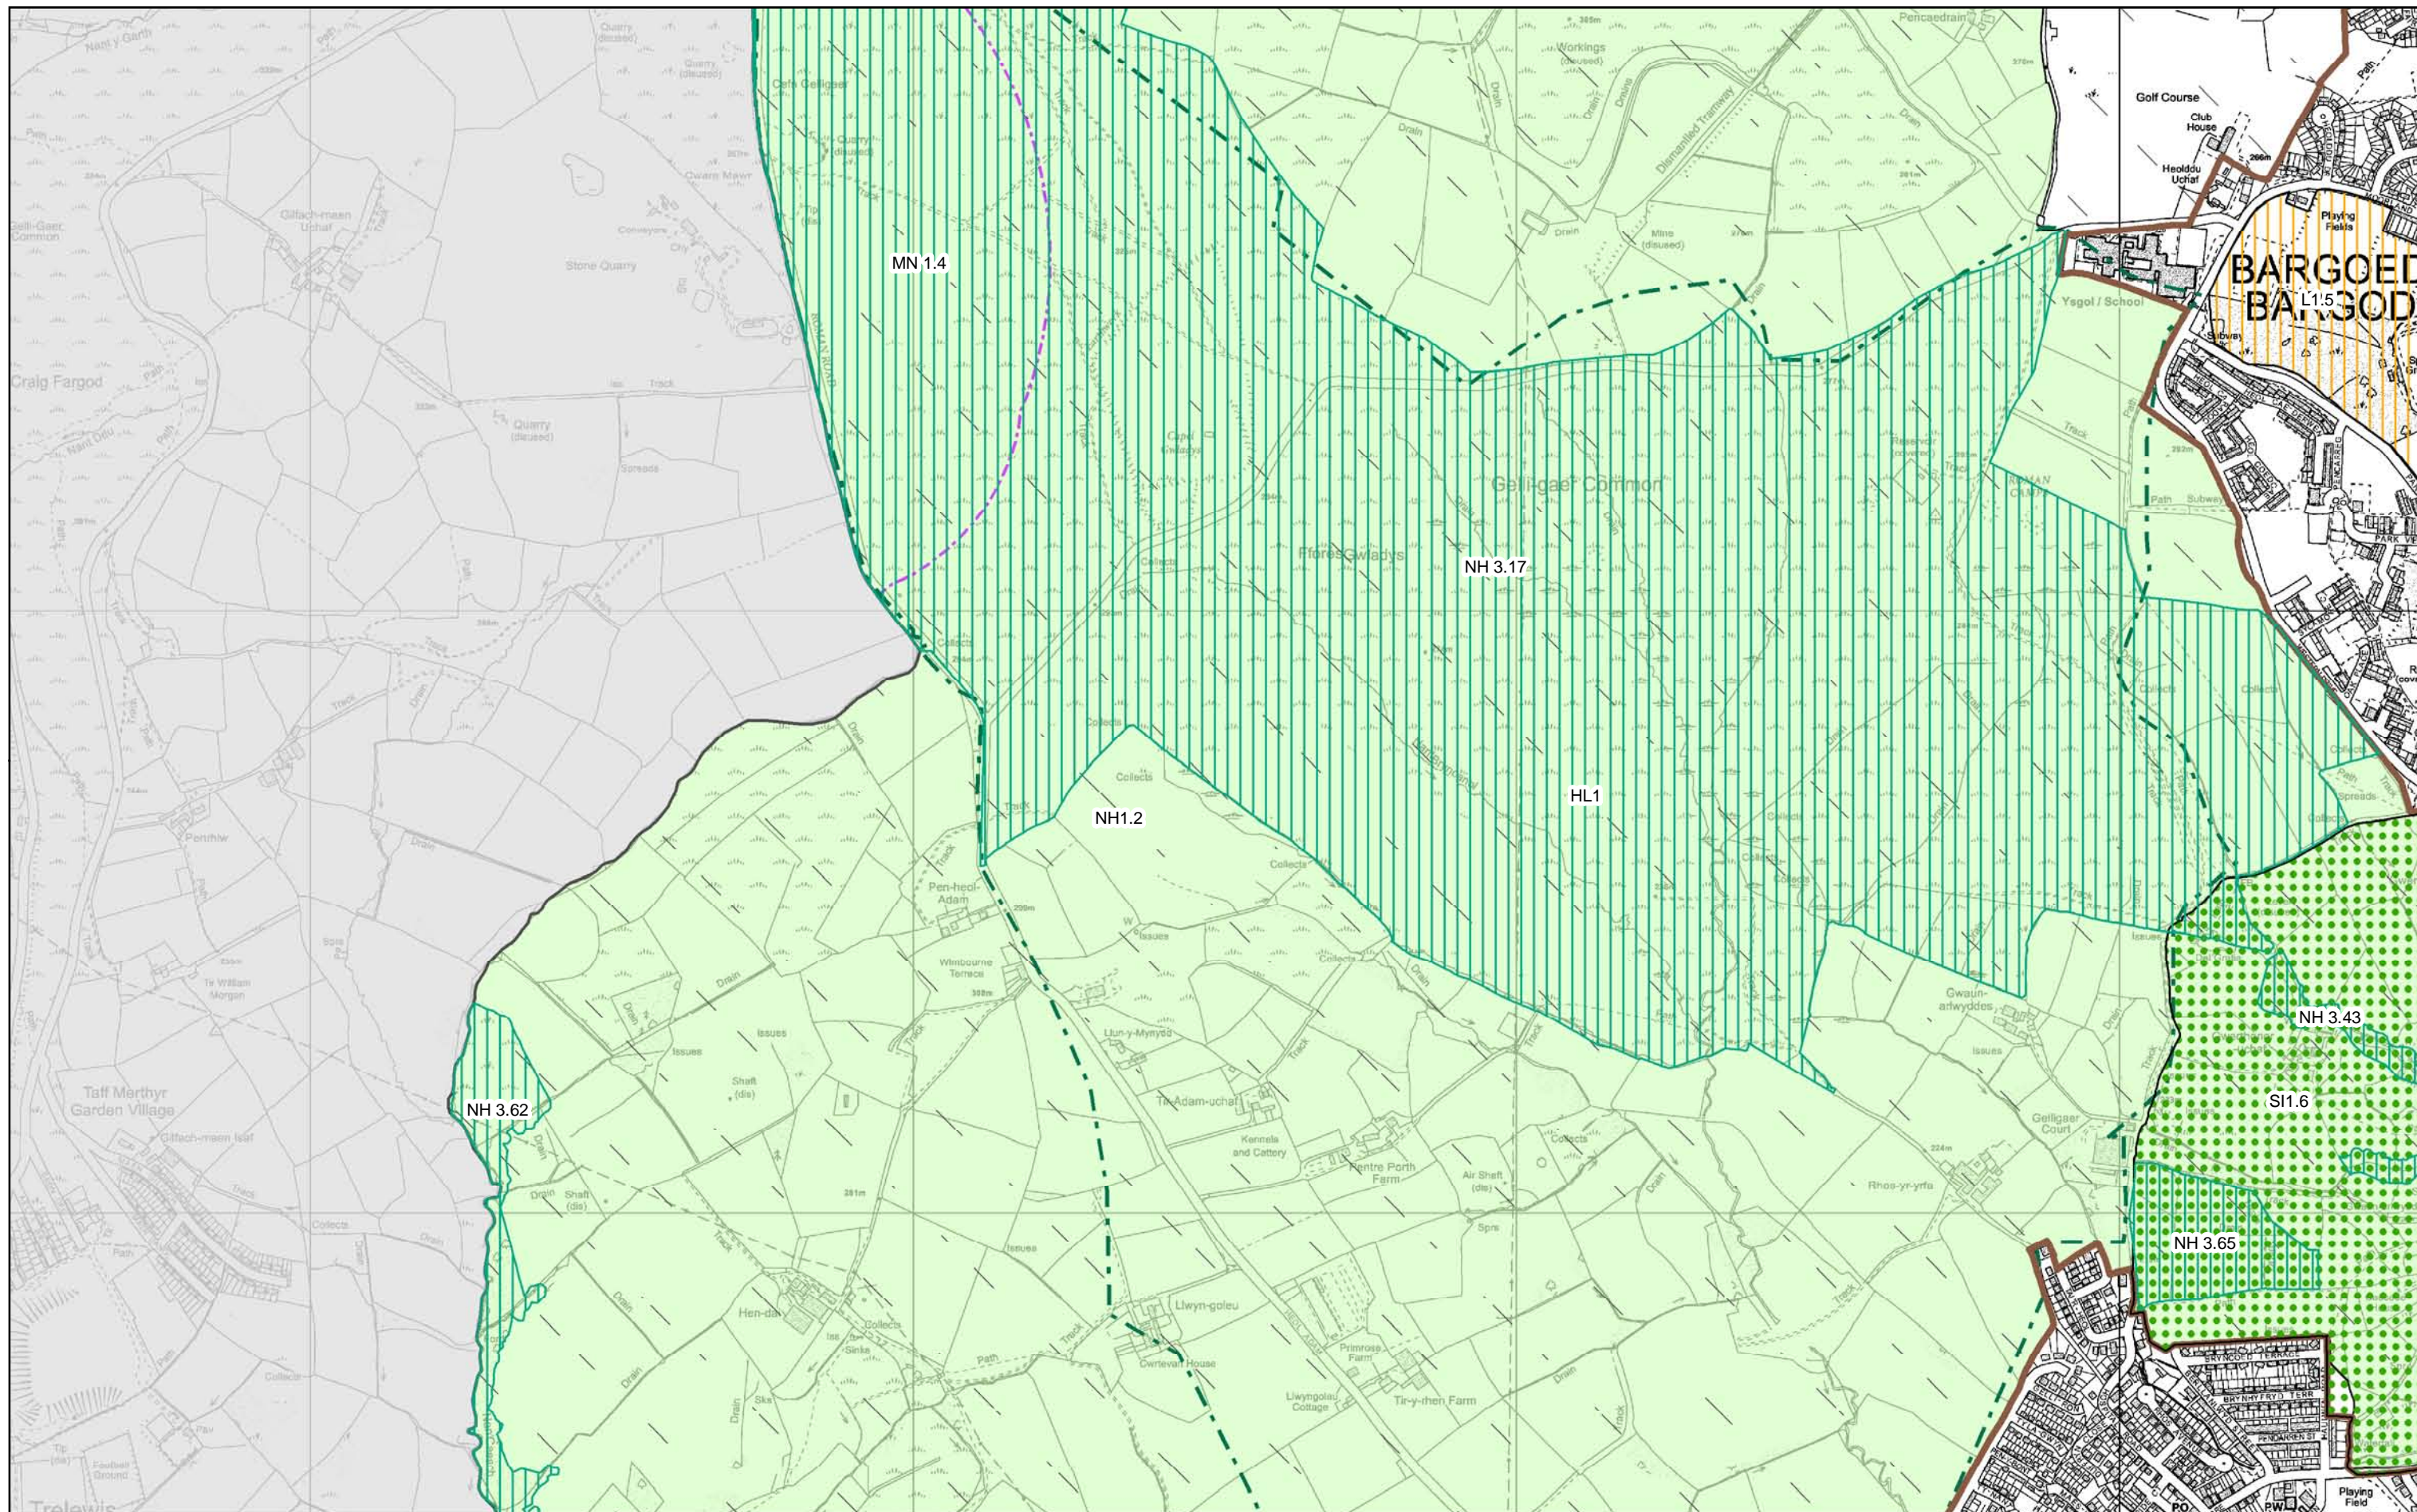

Scale: 1:10,000	Proposals Map
	Map Ref: ST1098	Deposit
© Crown Copyright 2016, Caerphilly County Borough Council, 100025372. © Hawlfraint y Goron, 2016. Cyngor Bwrdeistref Sirol Caerffili, 100025372.