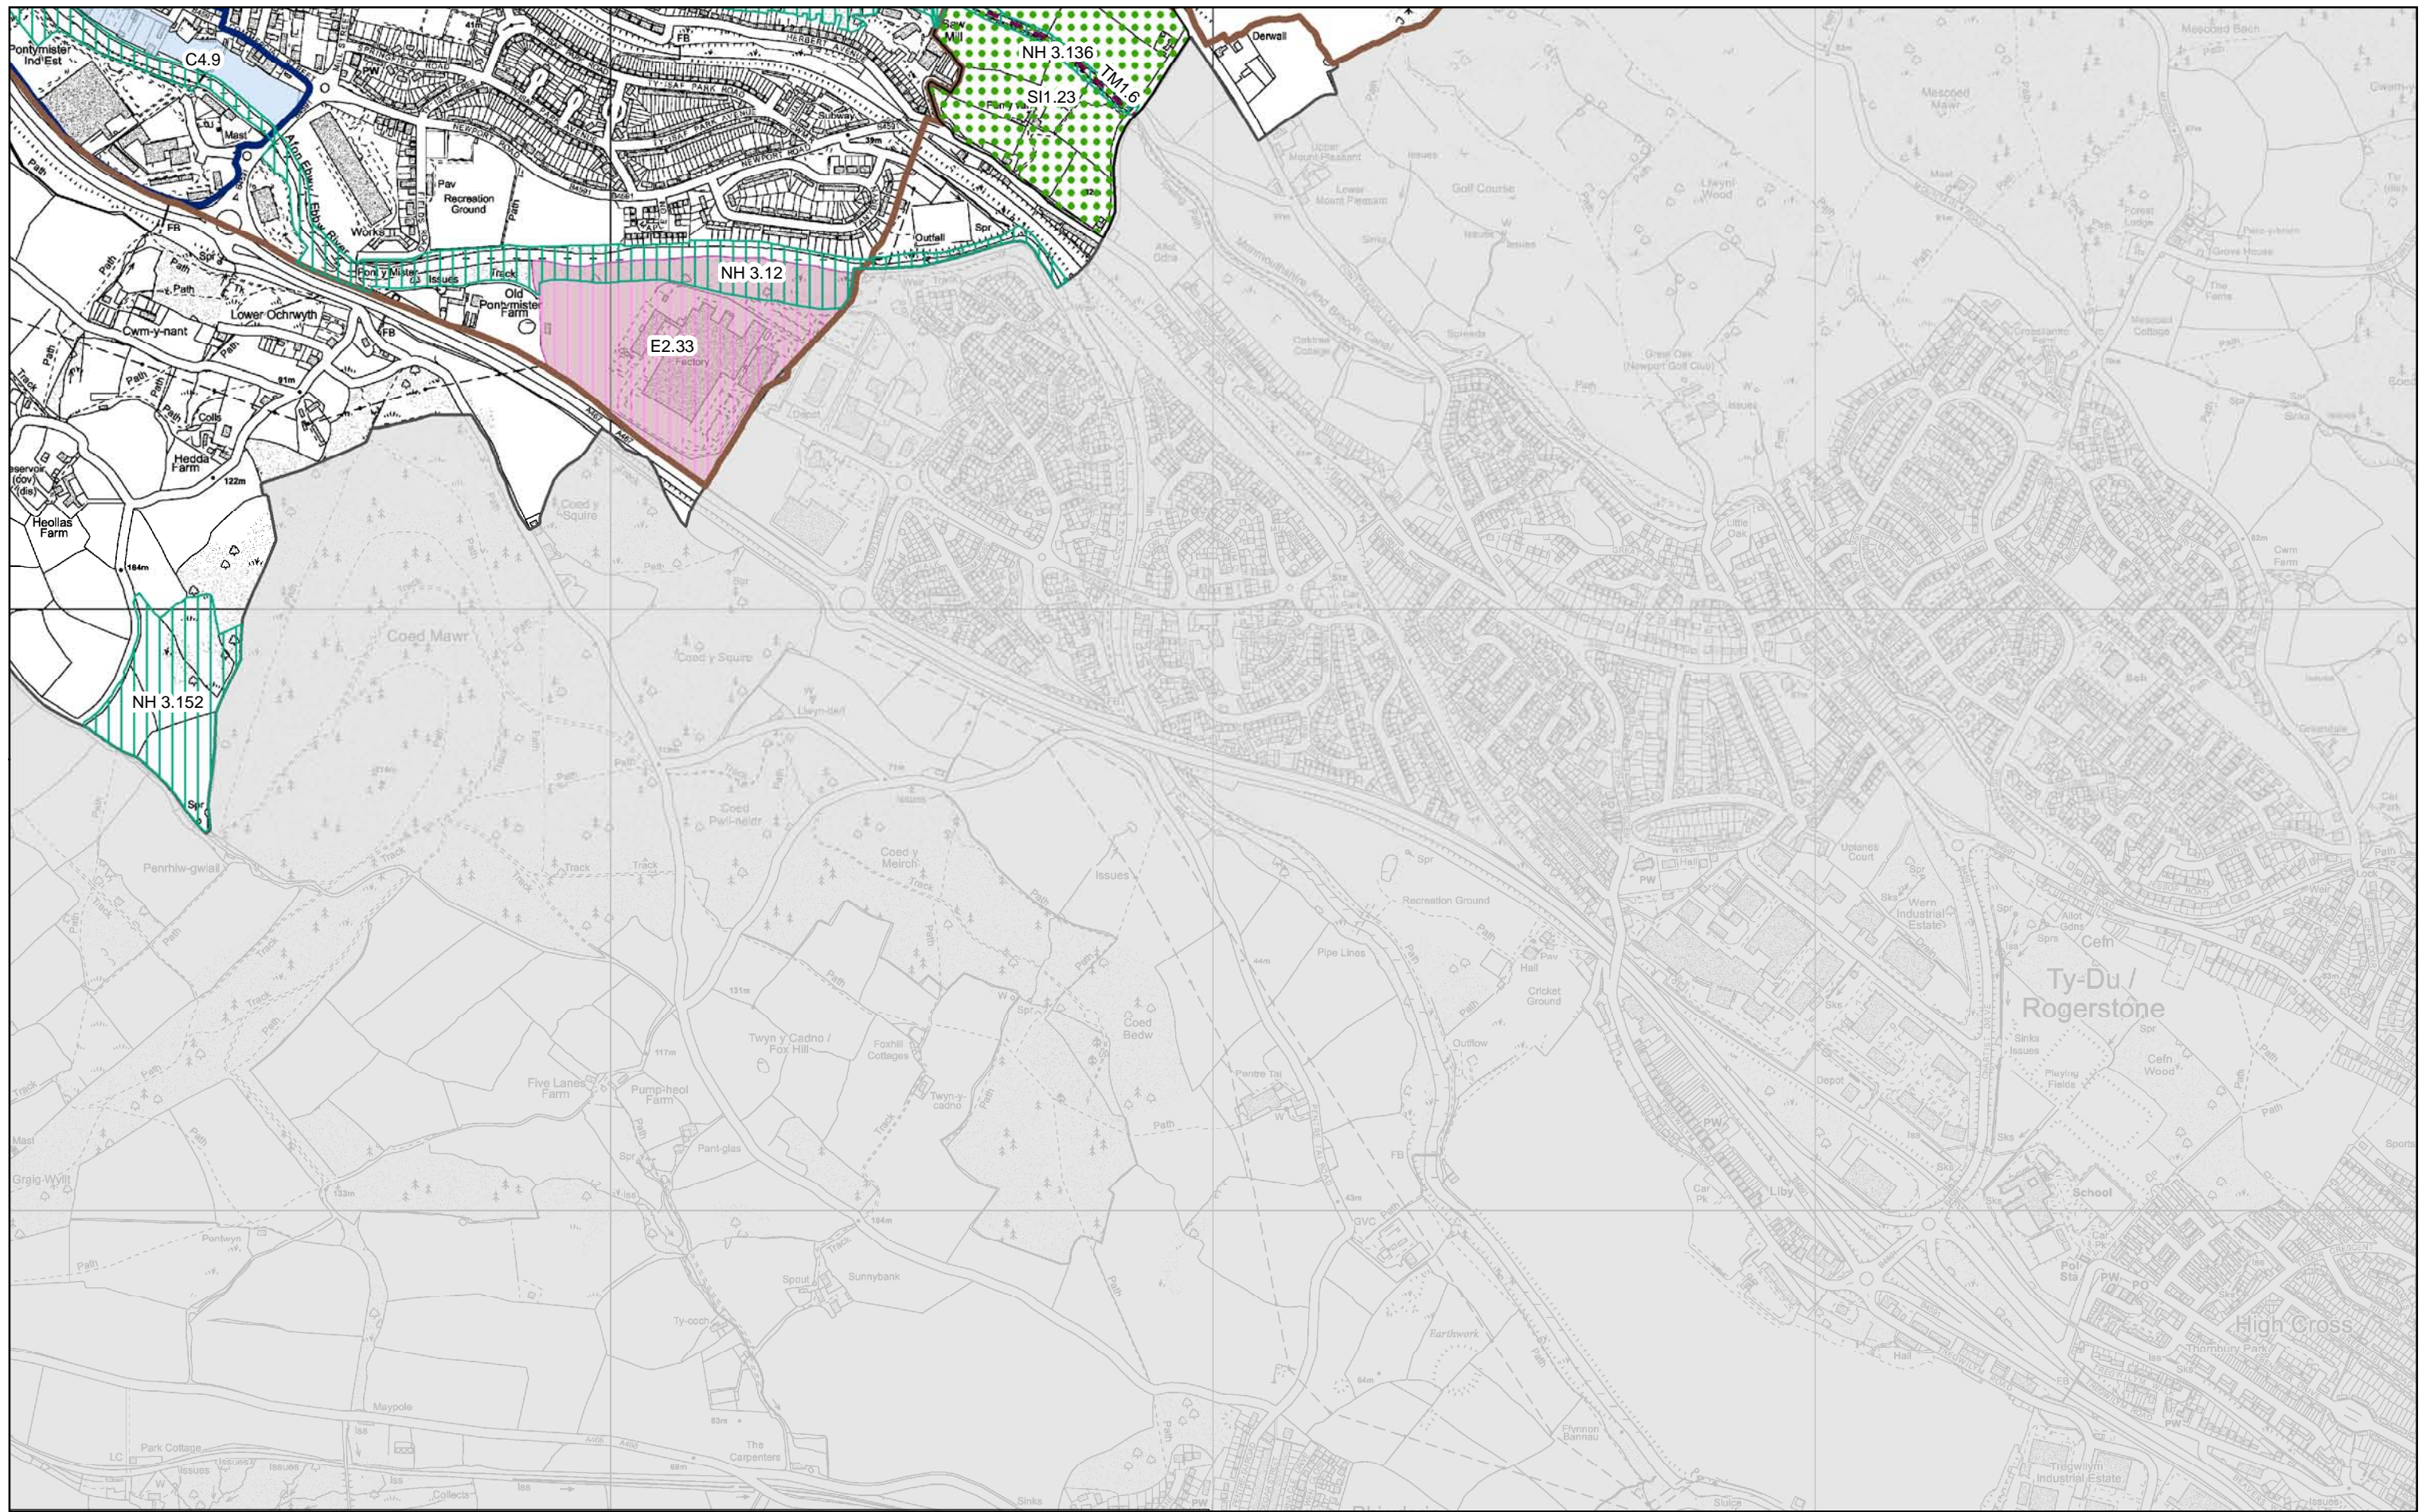

Scale: 1:10,000	Proposals Map
	Map Ref: ST2688	Deposit
© Crown Copyright 2016, Caerphilly County Borough Council, 100025372. © Hawlfraint y Goron, 2016. Cyngor Bwrdeistref Sirol Caerffili, 100025372.