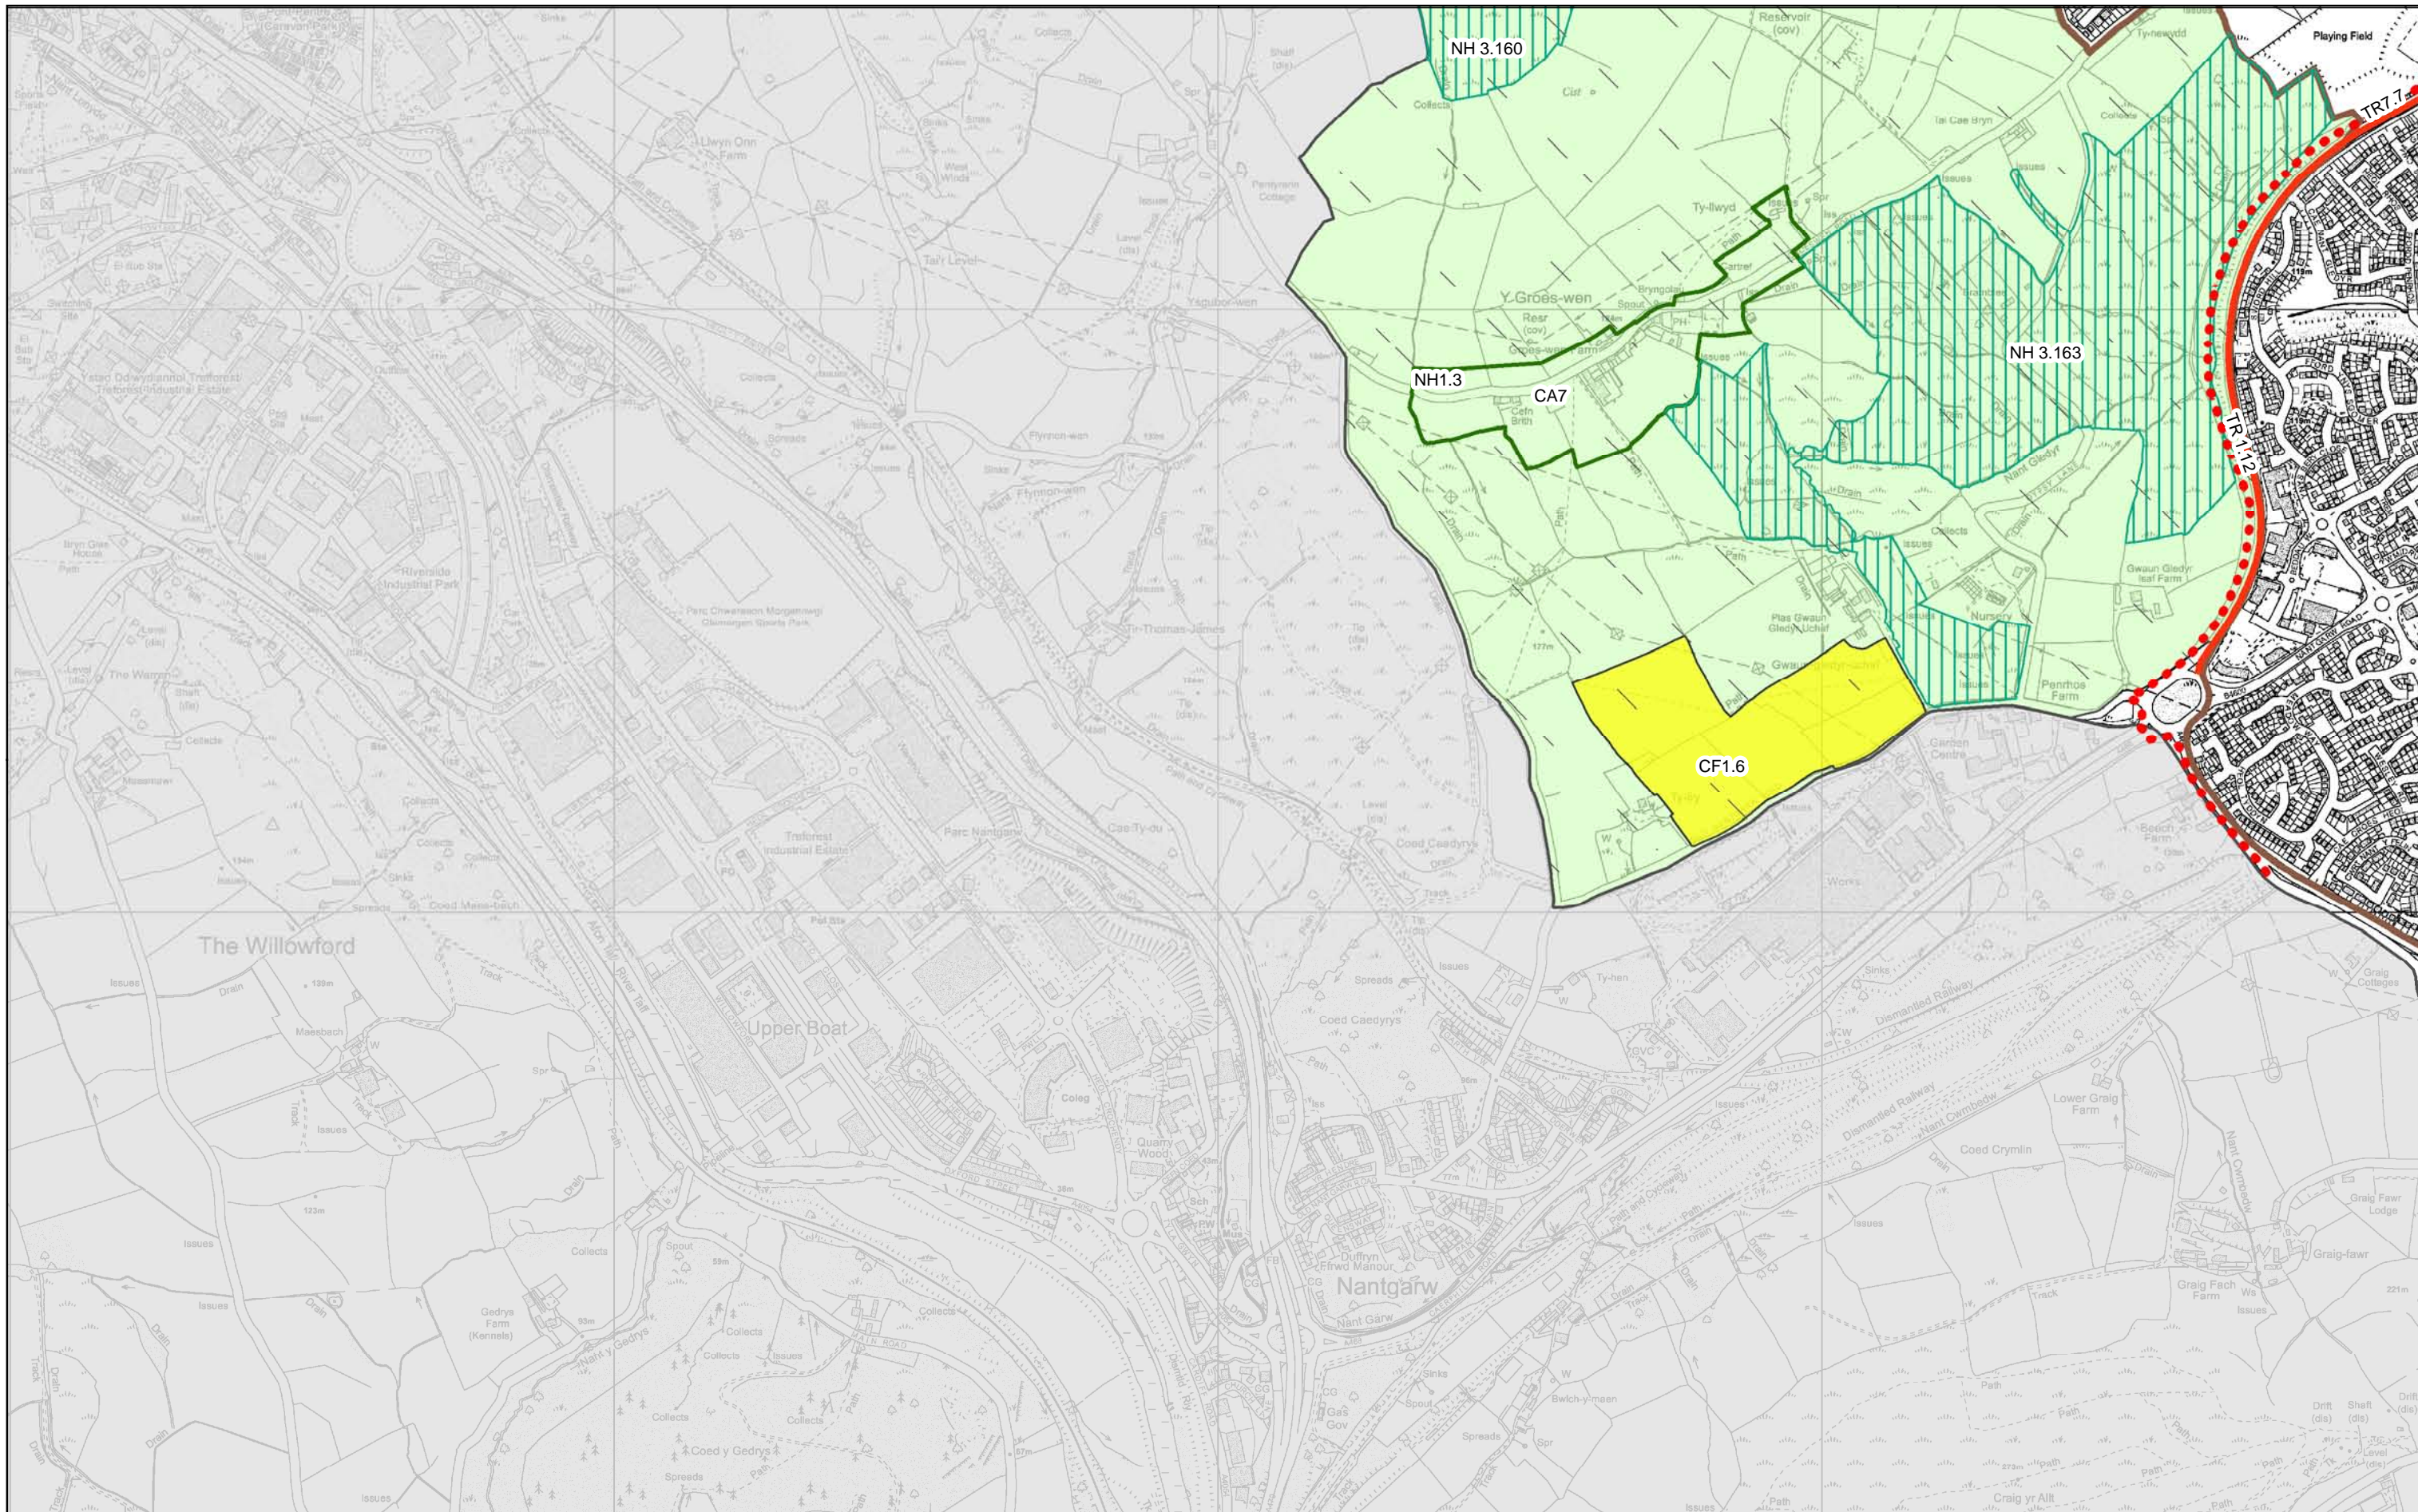

Scale: 1:10,000	Proposals Map
	Map Ref: ST1486	Deposit
© Crown Copyright 2016, Caerphilly County Borough Council, 100025372. © Hawlfraint y Goron, 2016. Cyngor Bwrdeistref Sirol Caerffili, 100025372.