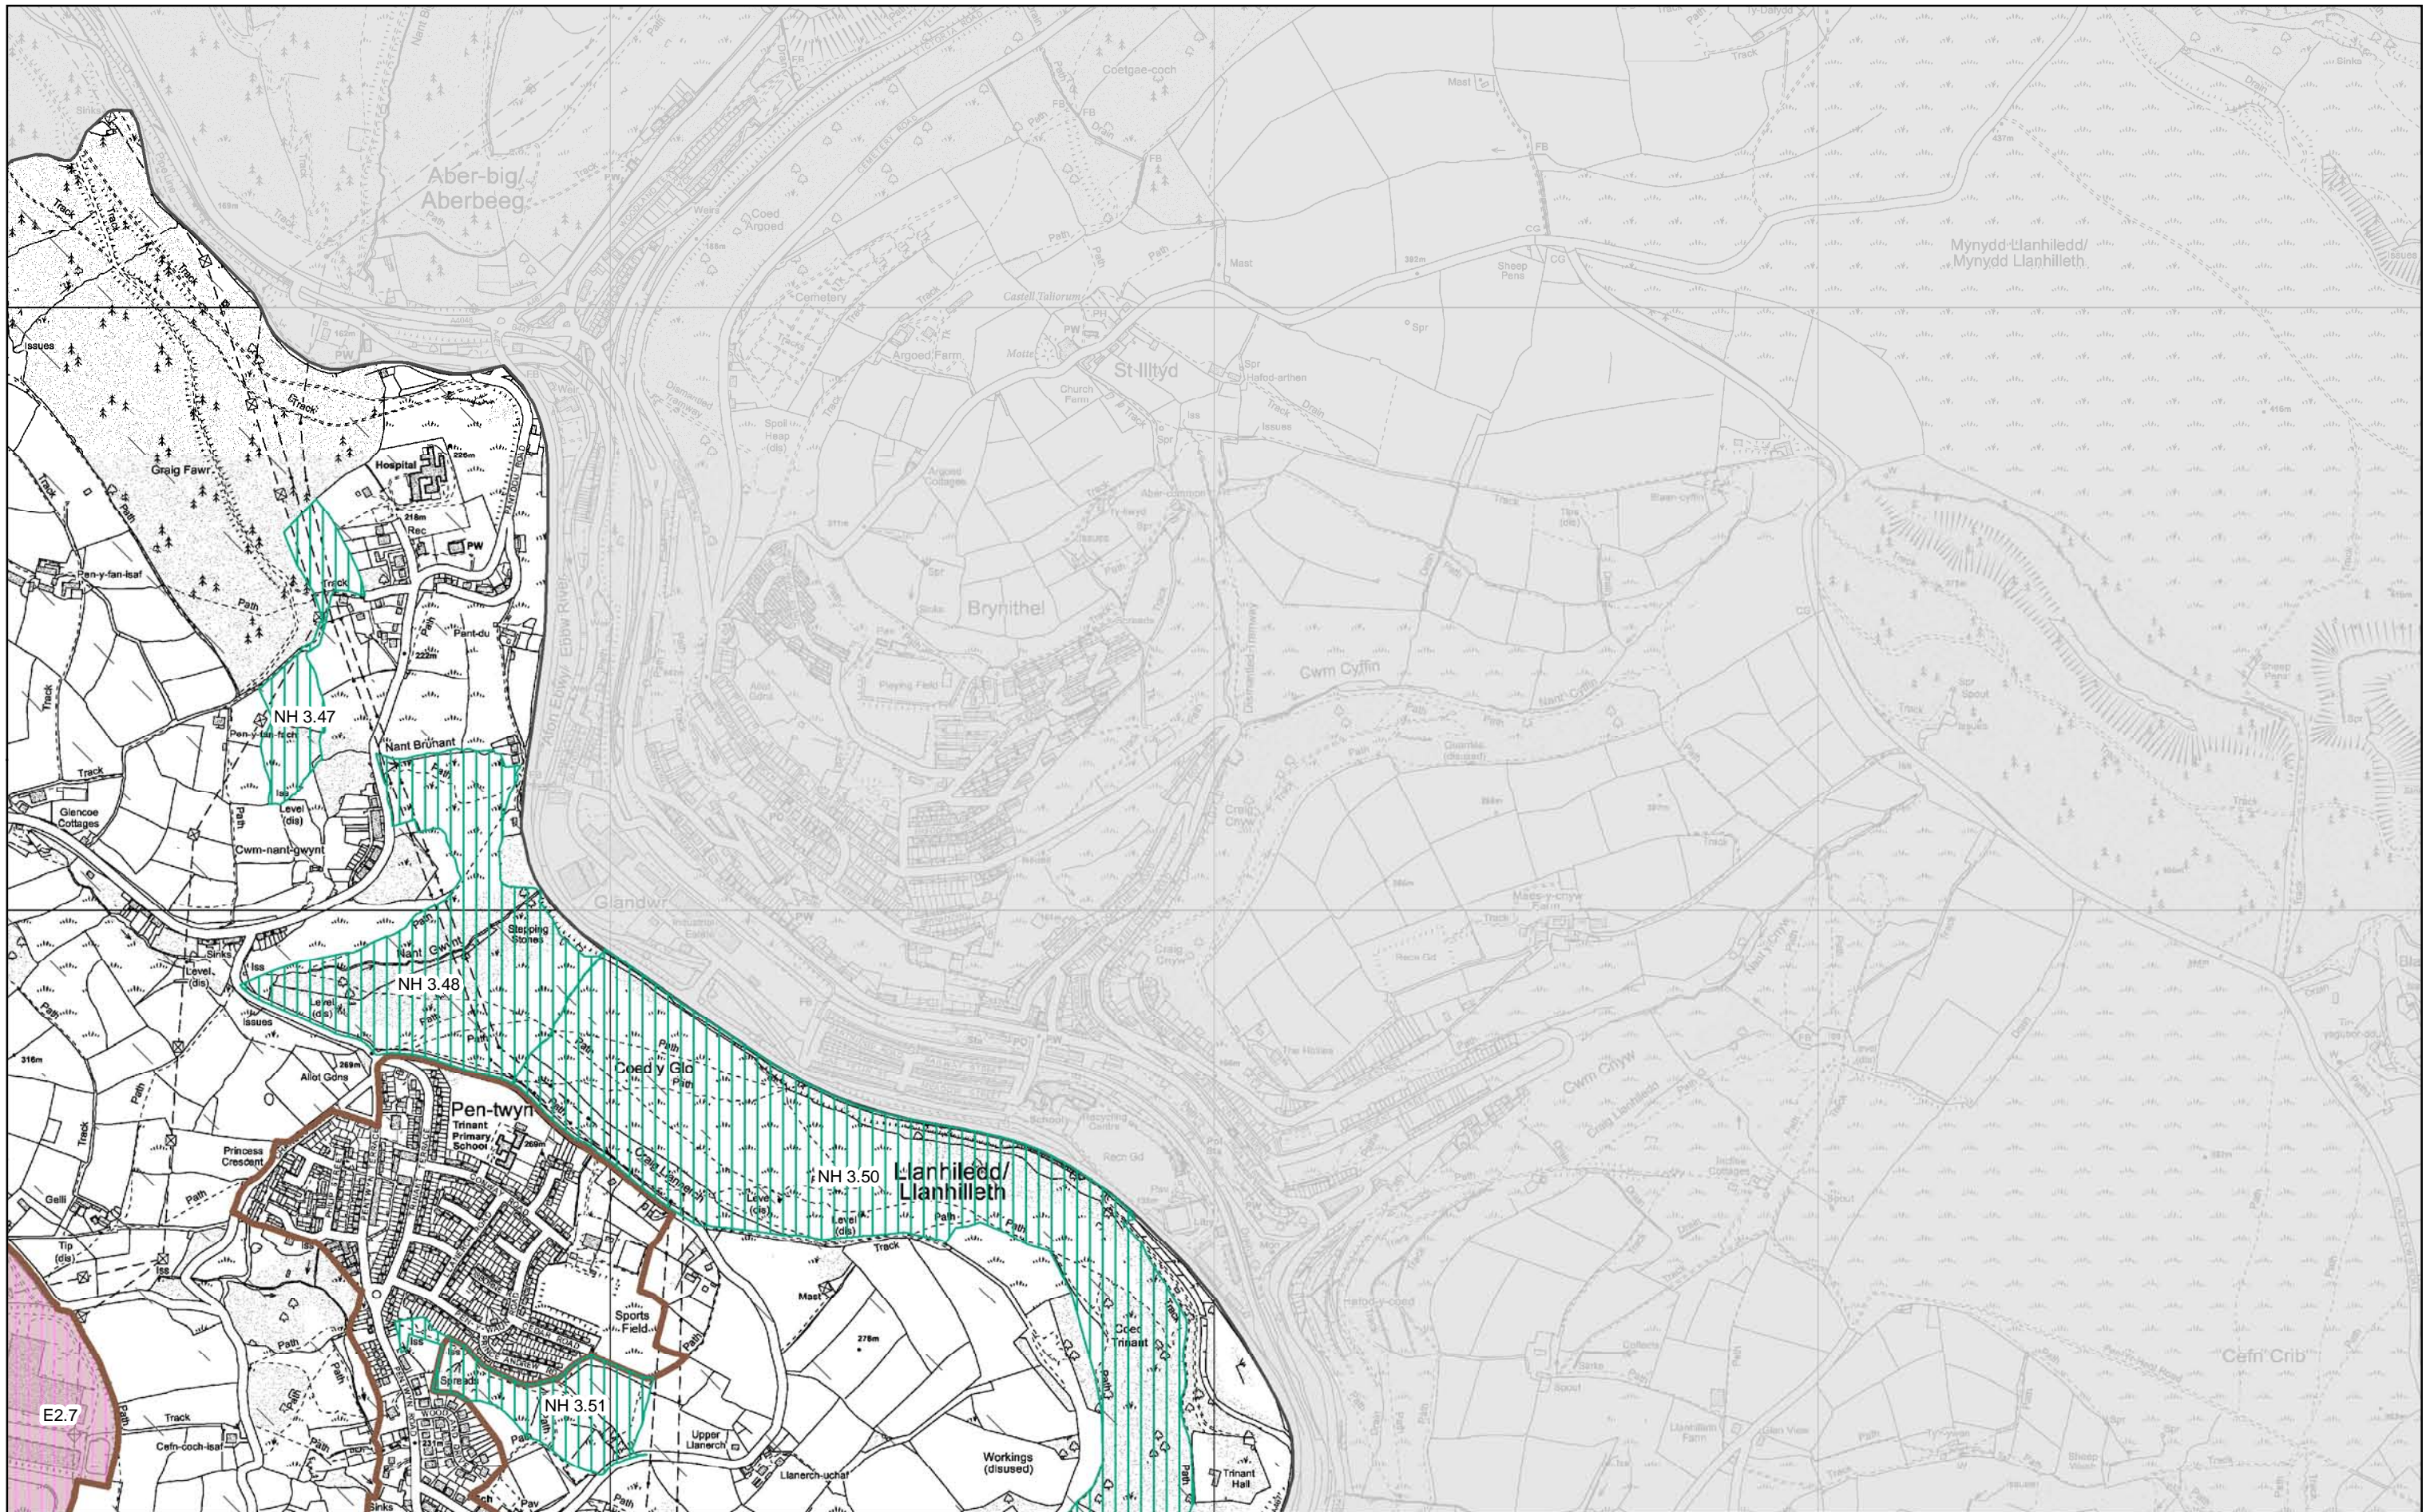

Scale: 1:10,000	Proposals Map
	Map Ref: SO2201	Deposit
© Crown Copyright 2016, Caerphilly County Borough Council, 100025372. © Hawlfraint y Goron, 2016. Cyngor Bwrdeistref Sirol Caerffili, 100025372.