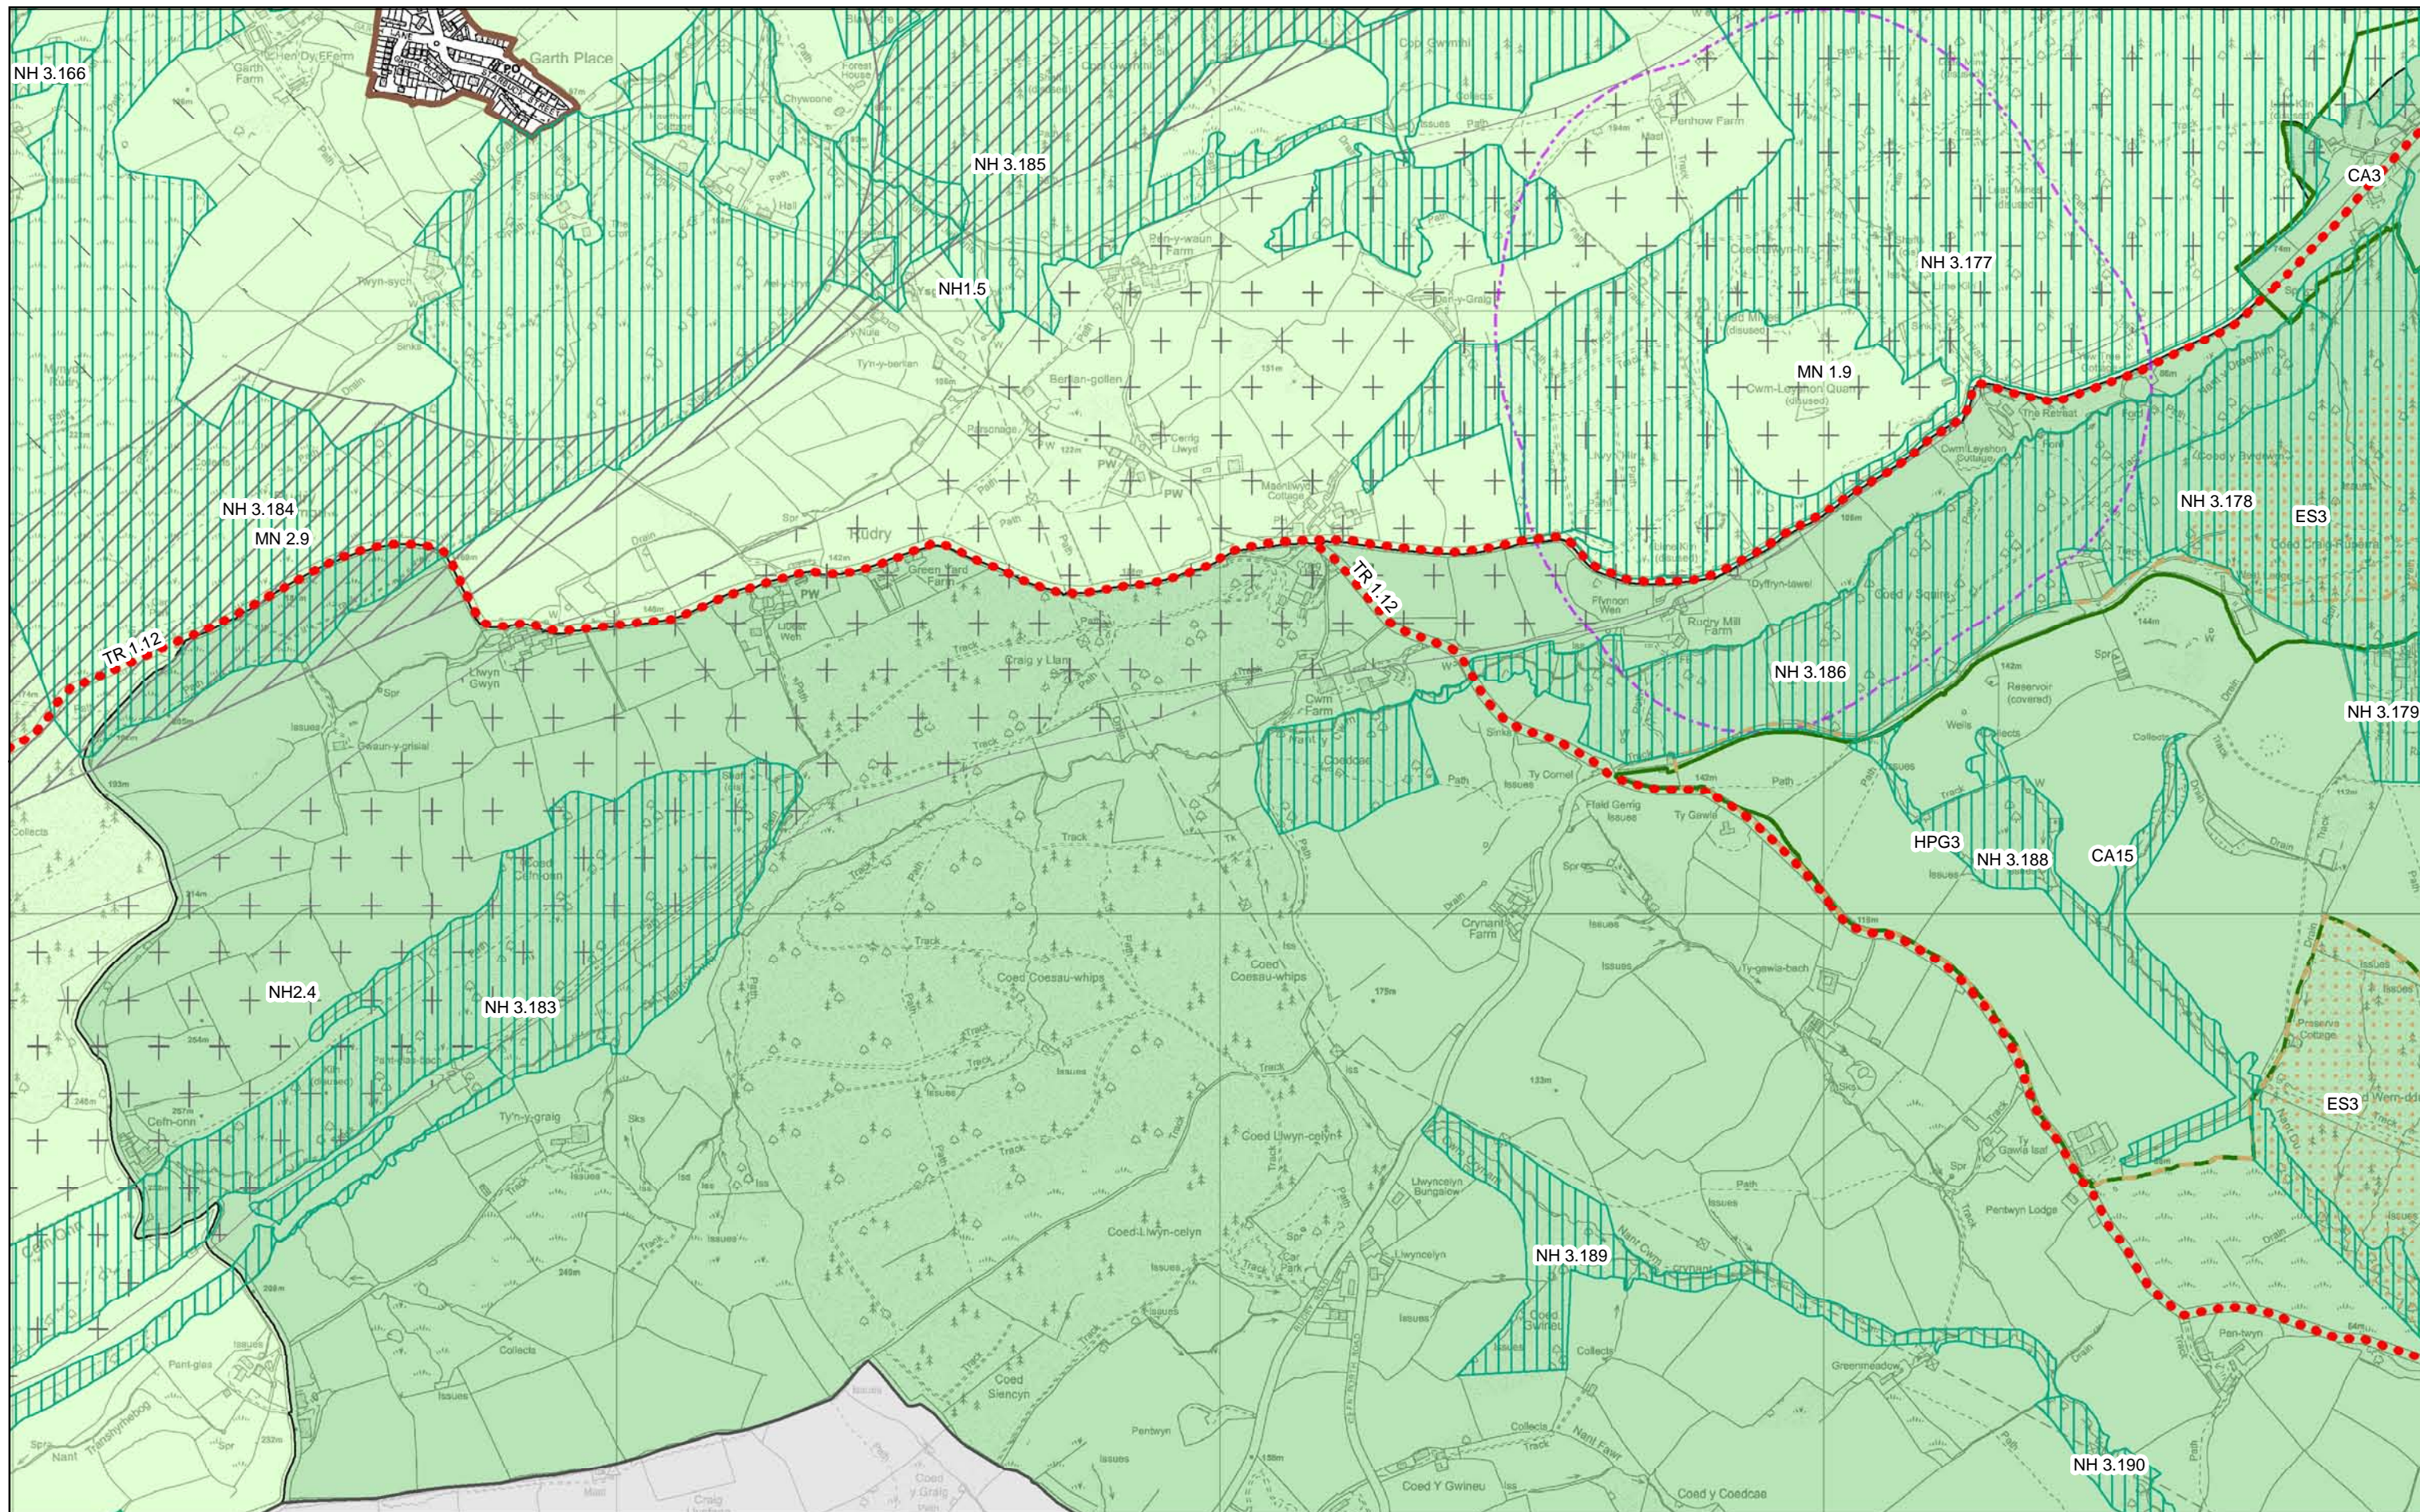

Scale: 1:10,000	Proposals Map
	Map Ref: ST2286	Deposit
© Crown Copyright 2016, Caerphilly County Borough Council, 100025372. © Hawlfraint y Goron, 2016. Cyngor Bwrdeistref Sirol Caerffili, 100025372.		

40

Replacement Caerphilly CB Local Development Plan
Up to 2031