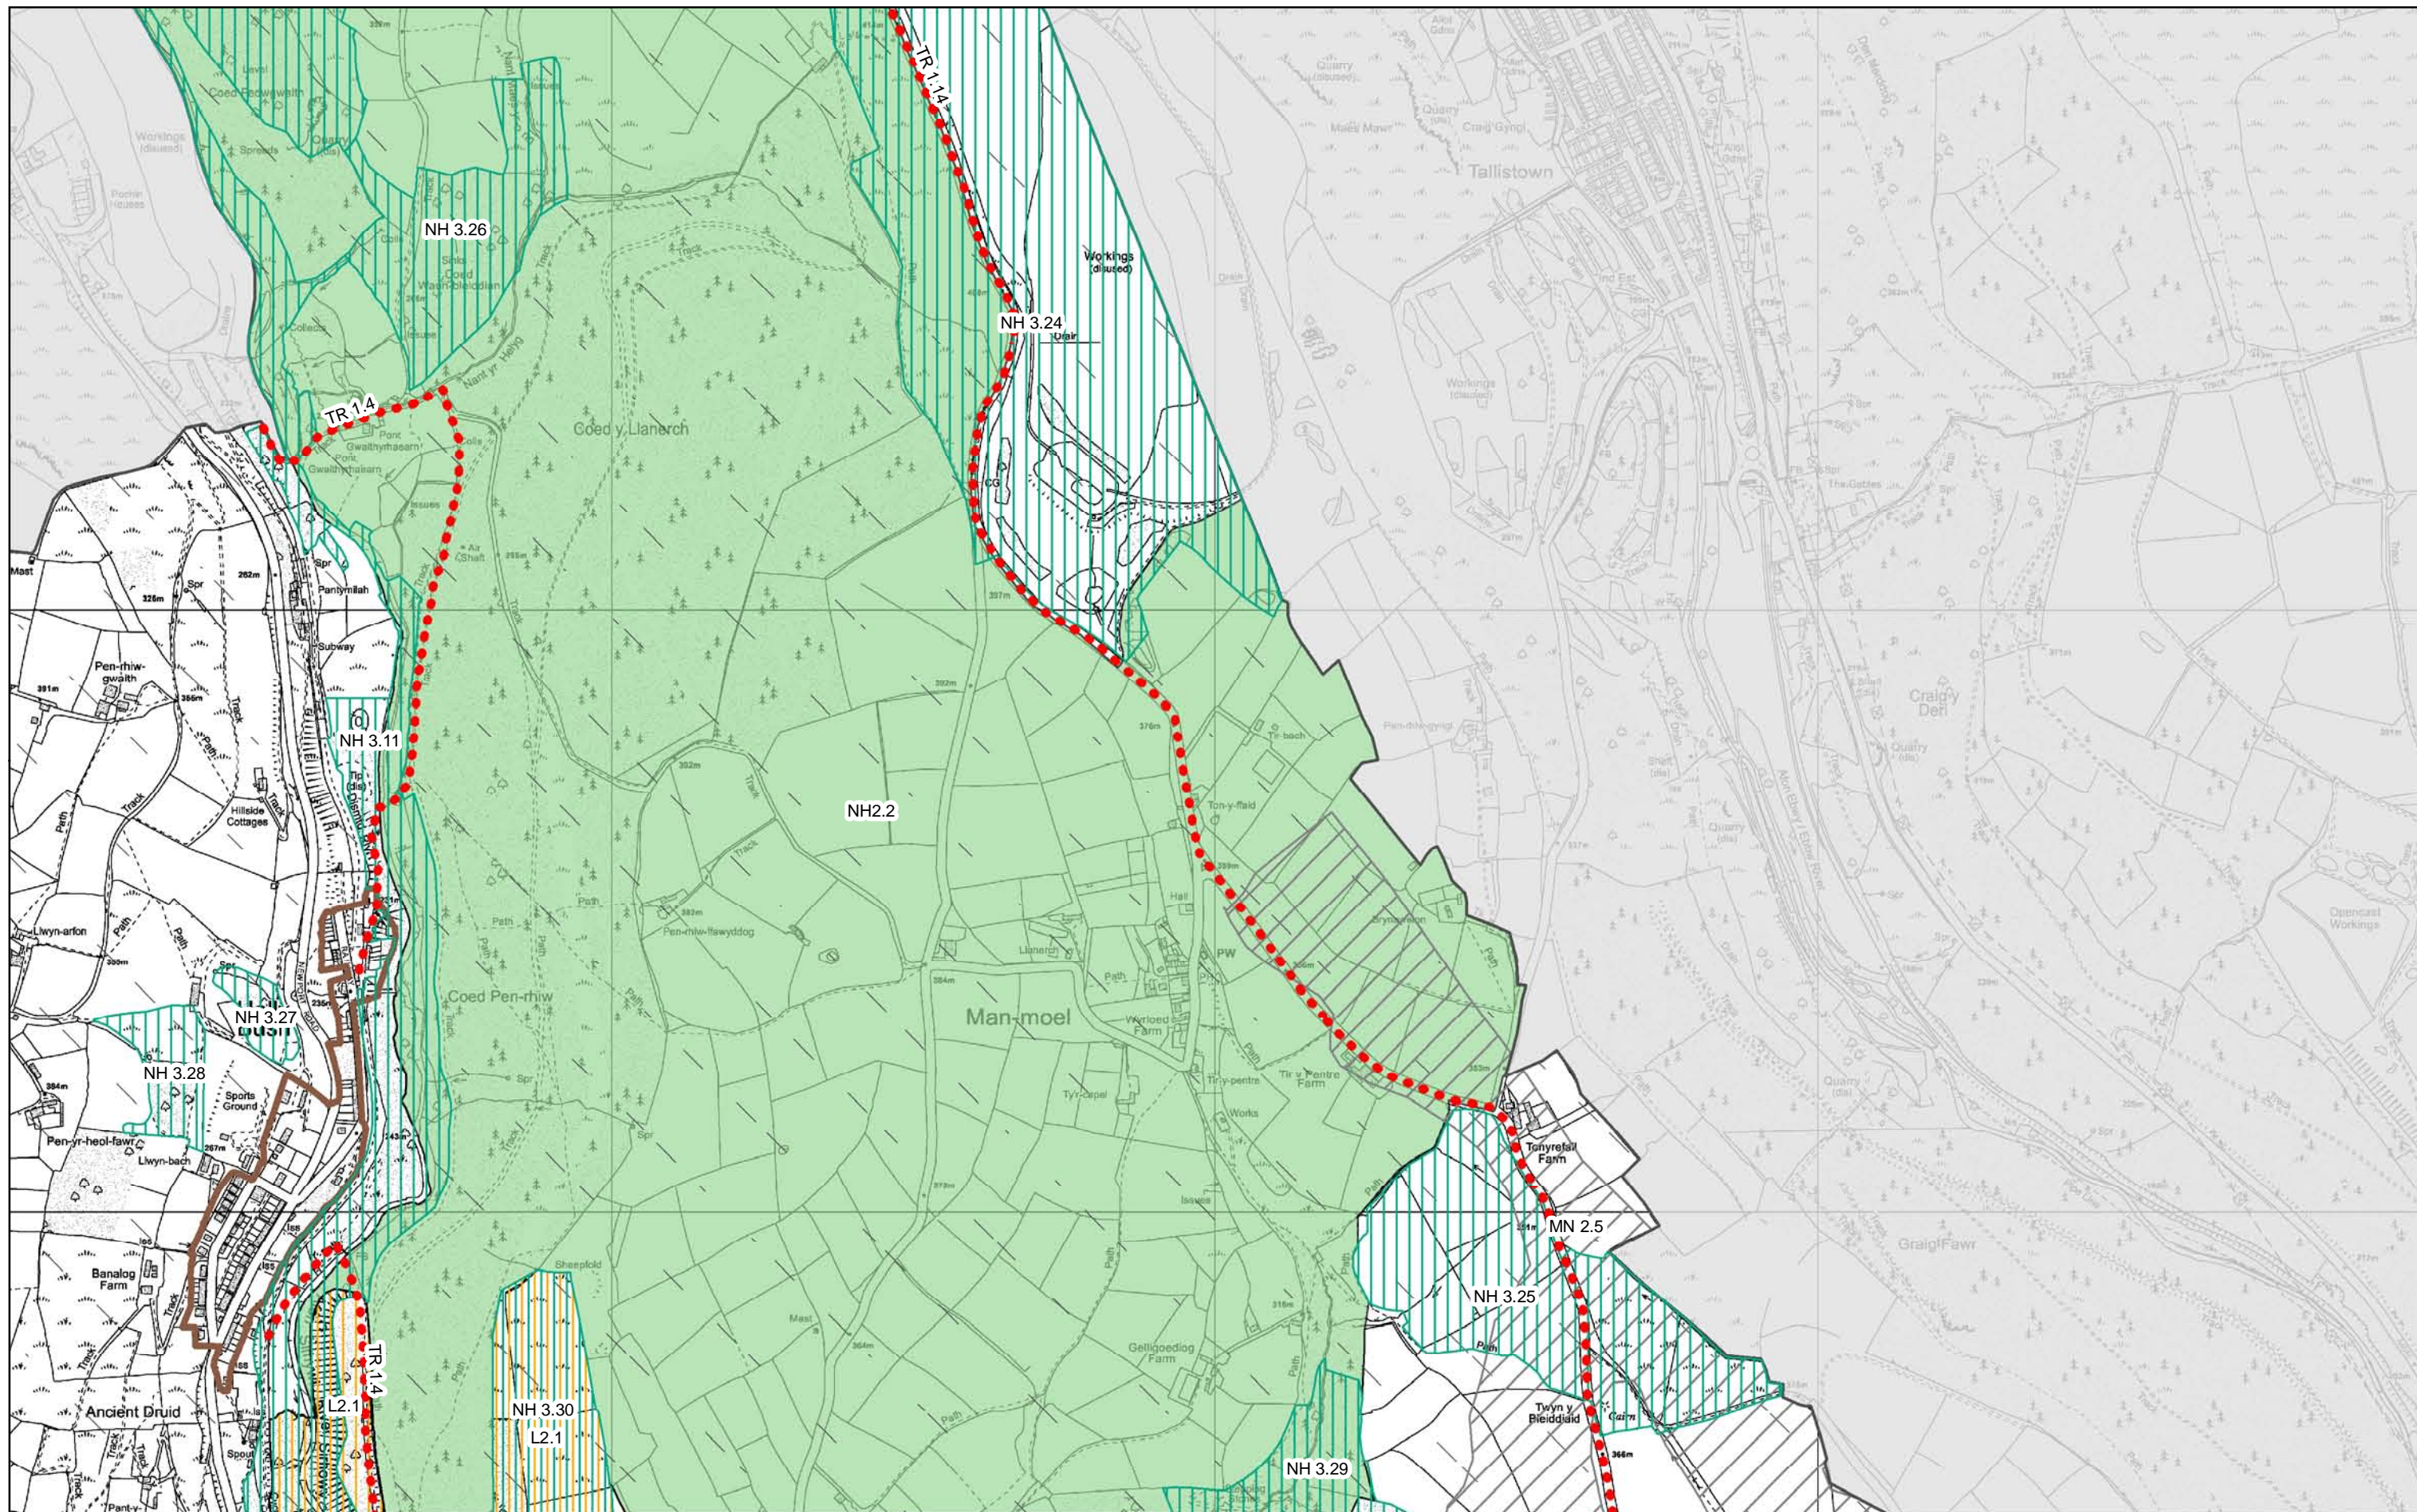

Scale: 1:10,000	Proposals Map
	Map Ref: SO1803	Deposit
© Crown Copyright 2016, Caerphilly County Borough Council, 100025372. © Hawlfraint y Goron, 2016. Cyngor Bwrdeistref Sirol Caerffili, 100025372.		

09

Replacement Caerphilly CB Local Development Plan
Up to 2031