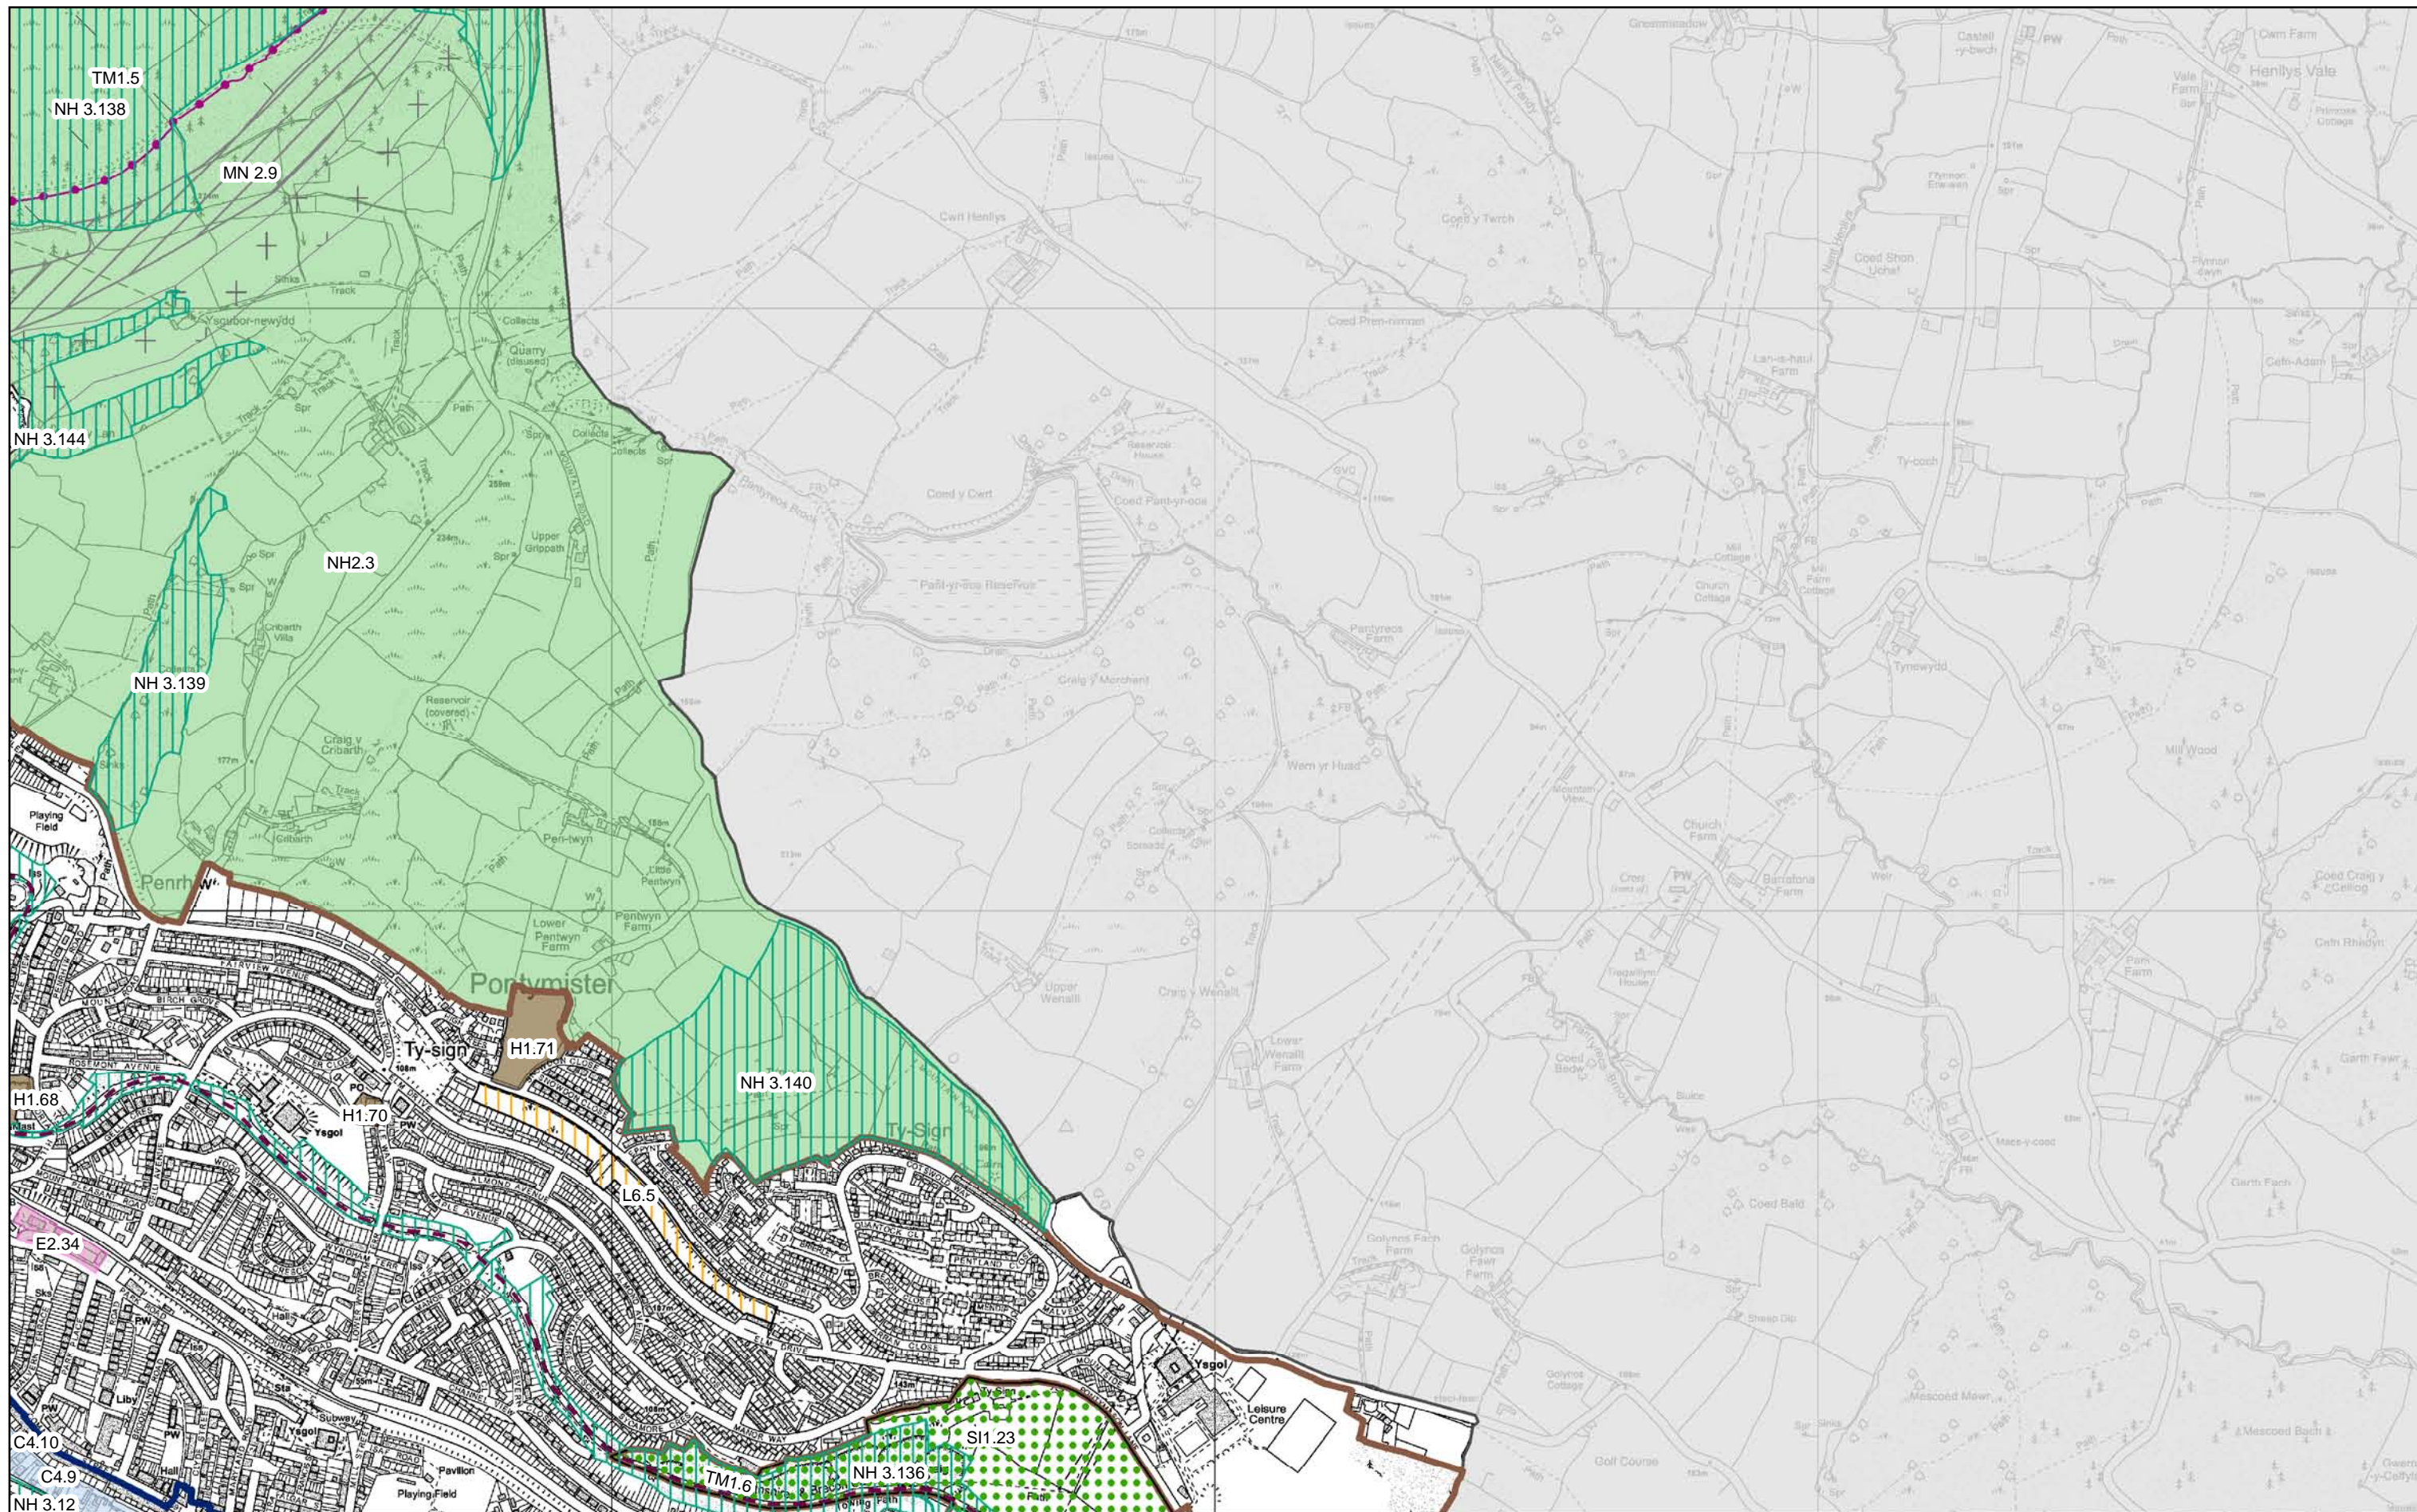

30

Replacement Caerphilly CB Local Development Plan
Up to 2031

	Scale: 1:10,000	Proposals Map
	Map Ref: ST2291	Deposit
© Crown Copyright 2016, Caerphilly County Borough Council, 100025372. © Hawlfraint y Goron, 2016. Cyngor Bwrdeistref Sirol Caerffili, 100025372.		