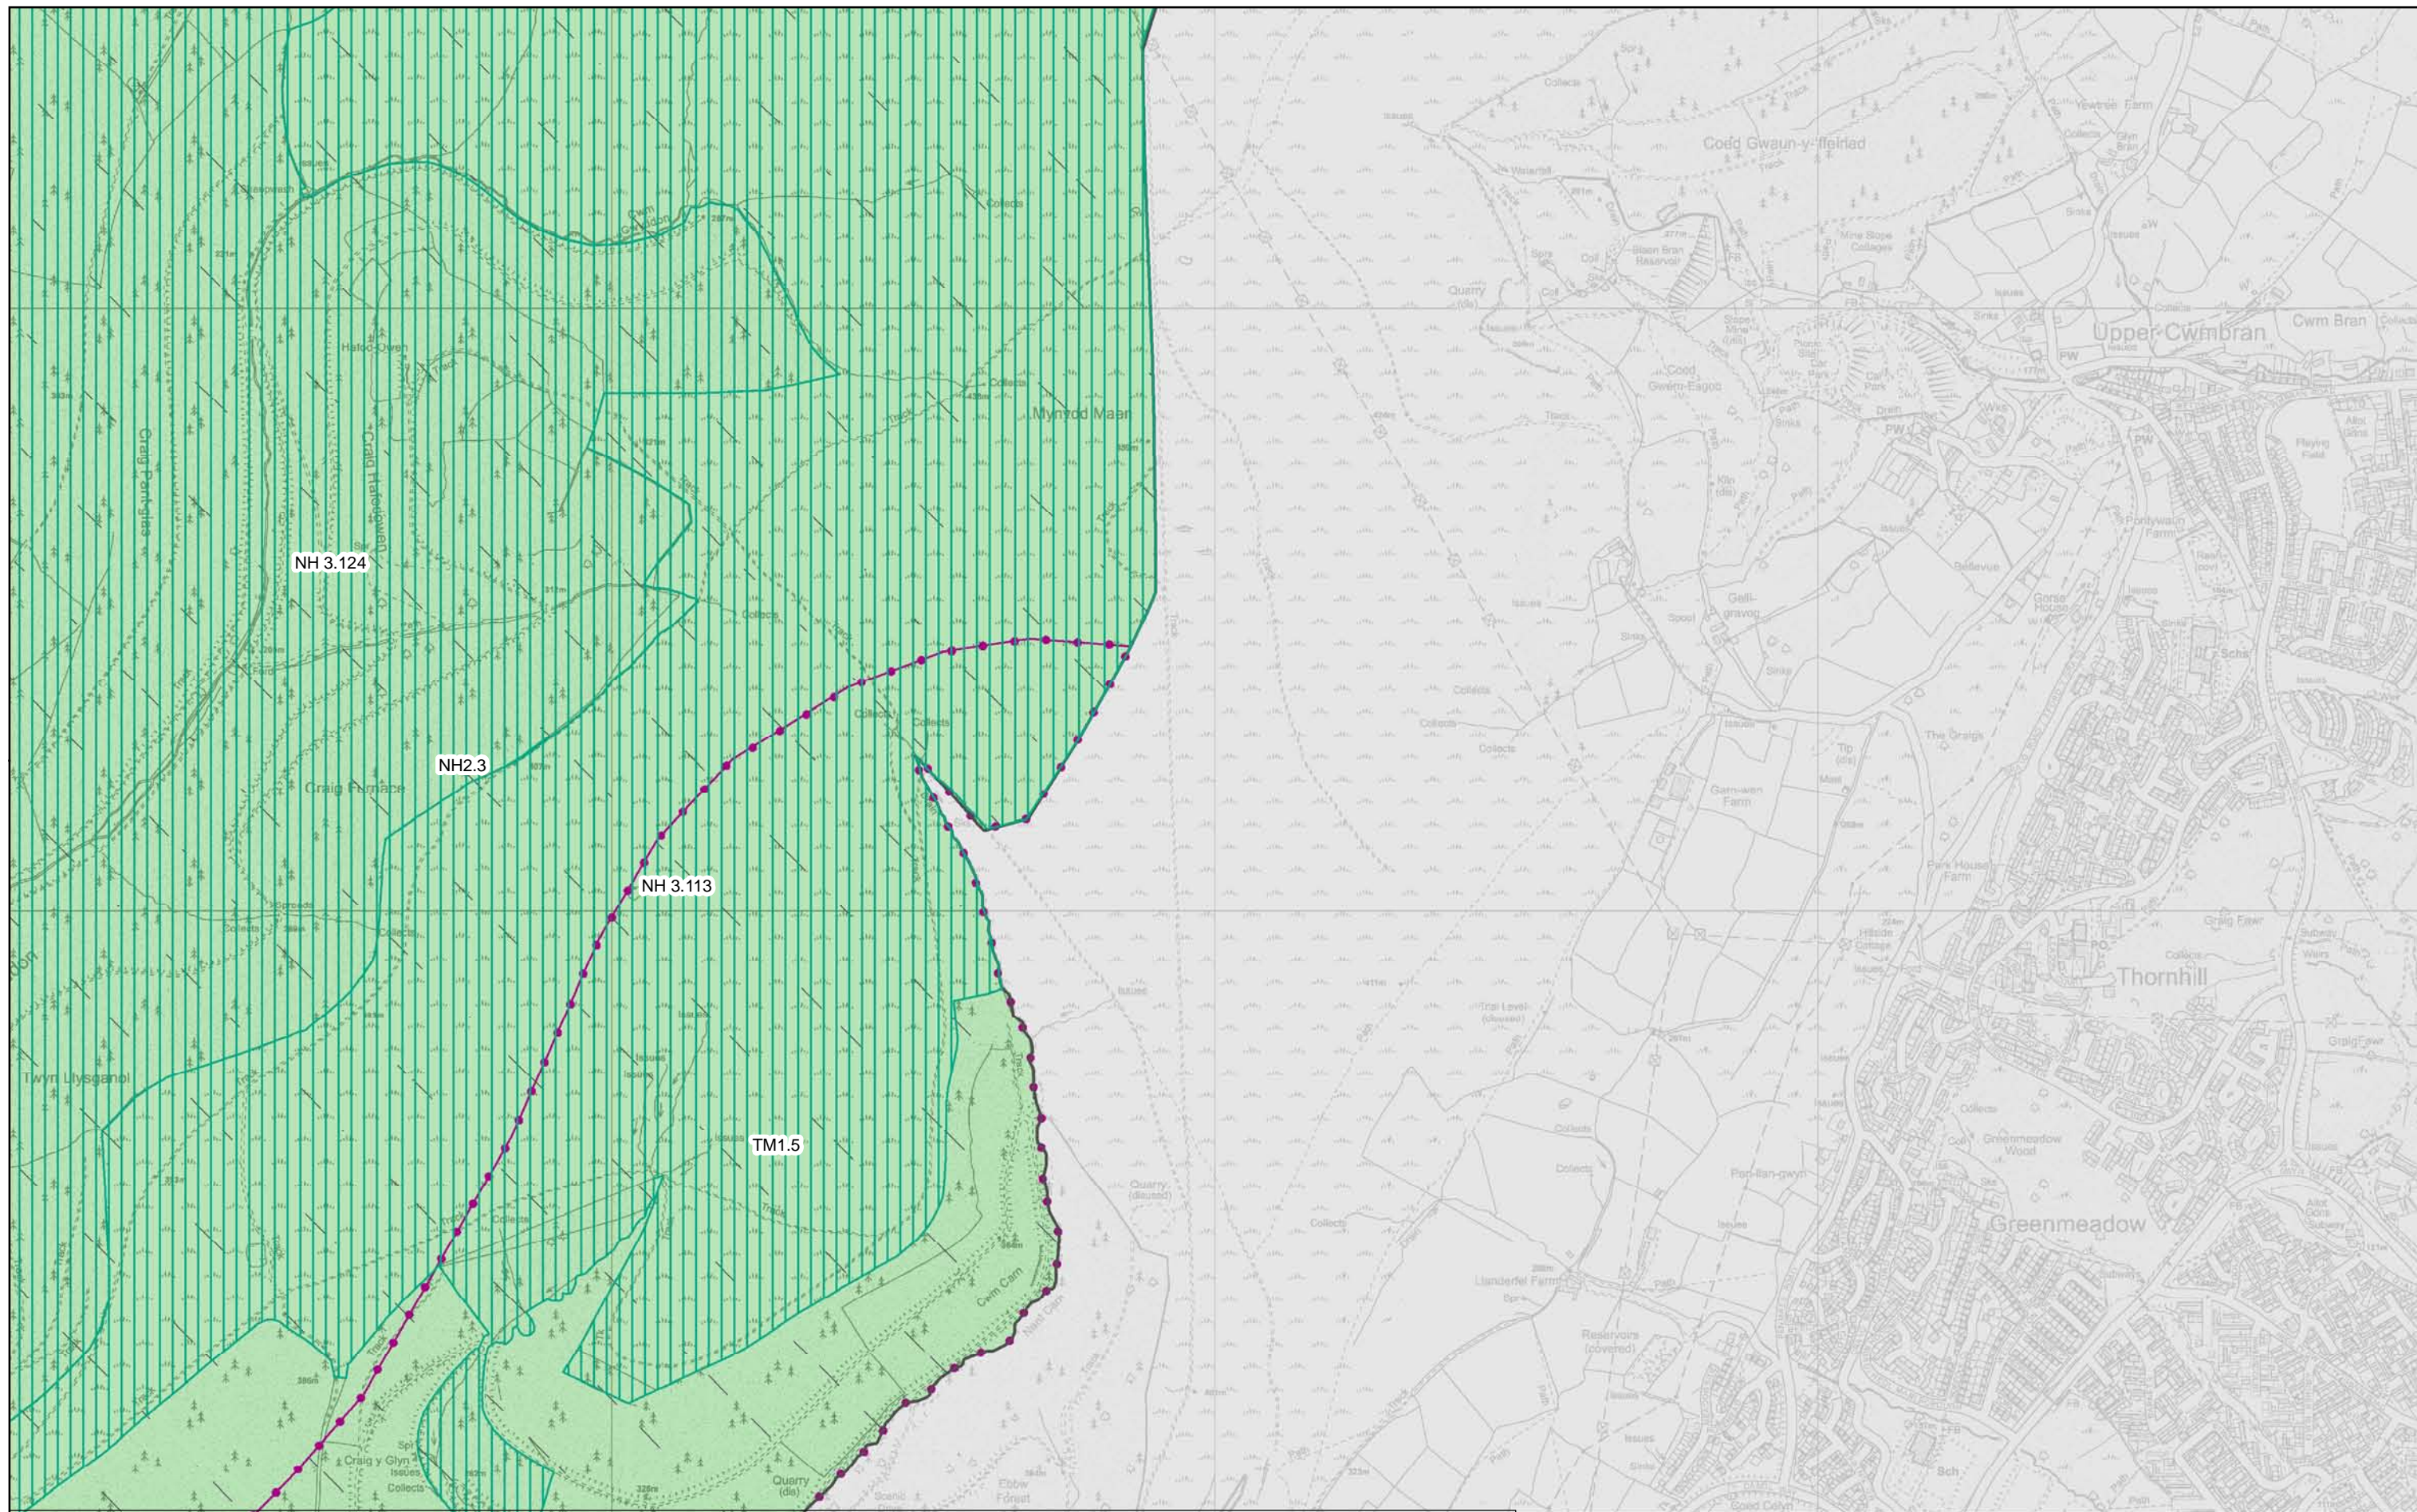

Scale: 1:10,000	Proposals Map
	Map Ref: ST2696	Deposit
© Crown Copyright 2016, Caerphilly County Borough Council, 100025372. © Hawlfraint y Goron, 2016. Cyngor Bwrdeistref Sirol Caerffili, 100025372.