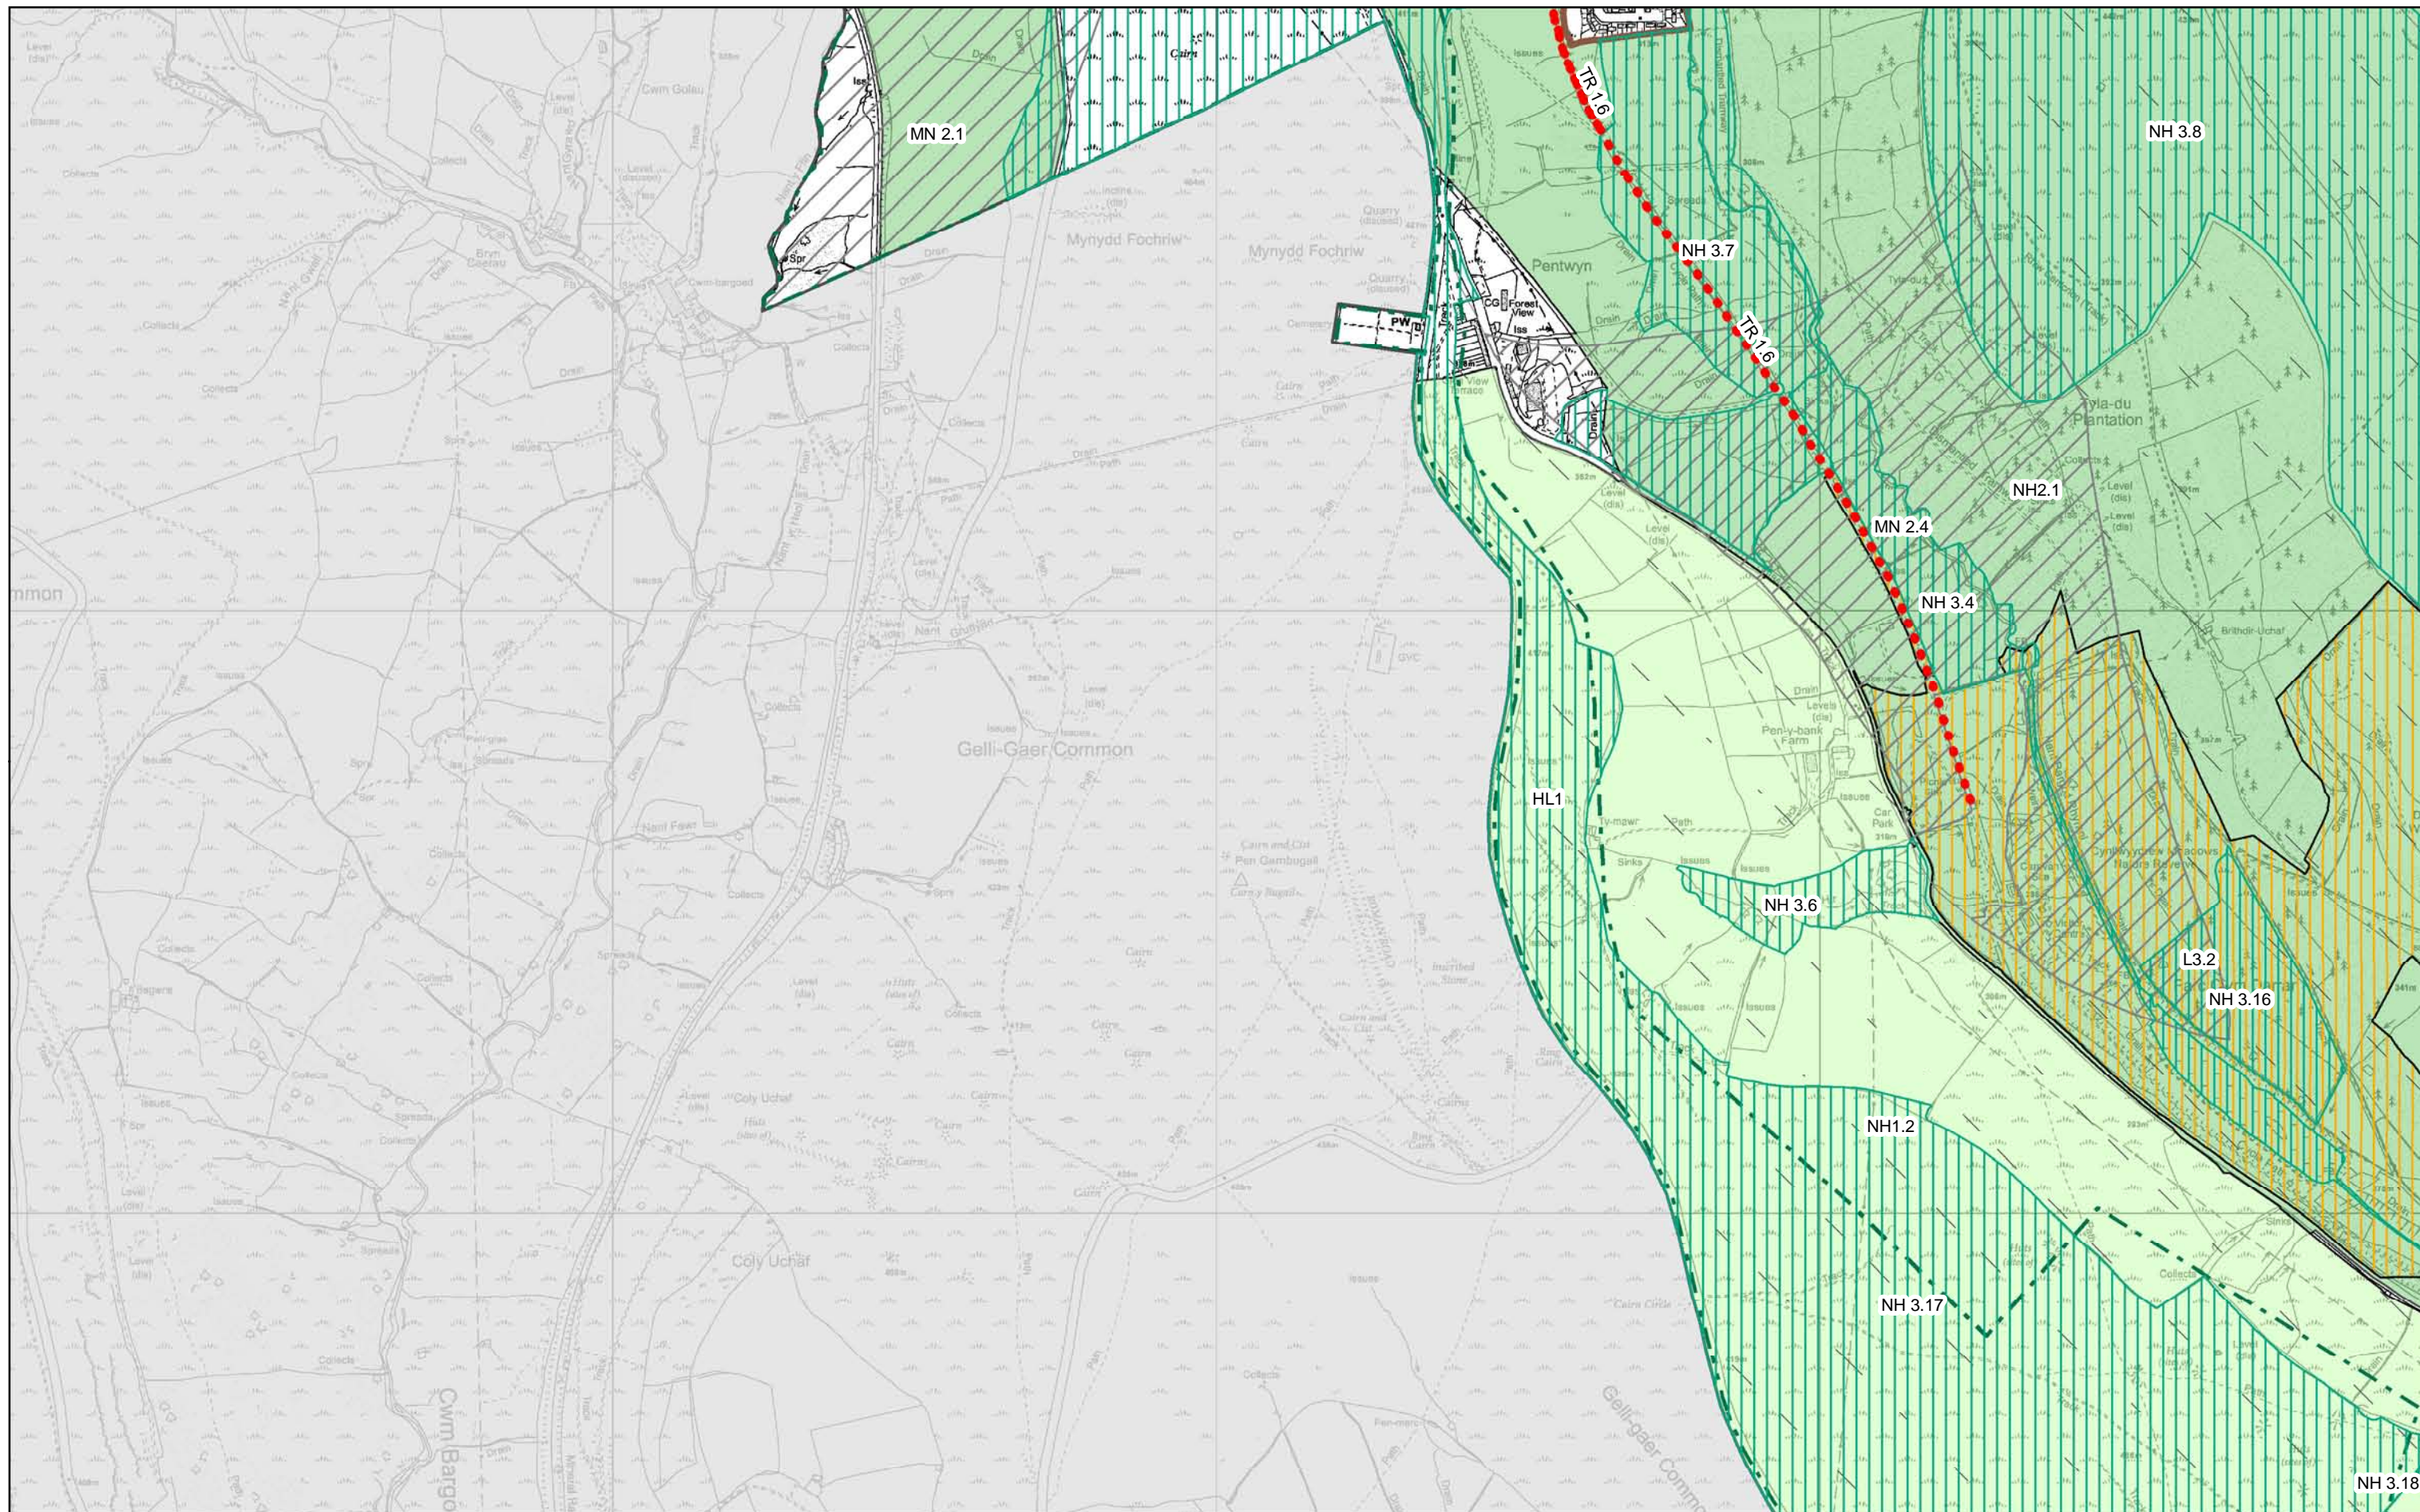

Scale: 1:10,000	Proposals Map
	Map Ref: SO1003	Deposit
© Crown Copyright 2016, Caerphilly County Borough Council, 100025372. © Hawlfraint y Goron, 2016. Cyngor Bwrdeistref Sirol Caerffili, 100025372.		

07

Replacement Caerphilly CB Local Development Plan
Up to 2031