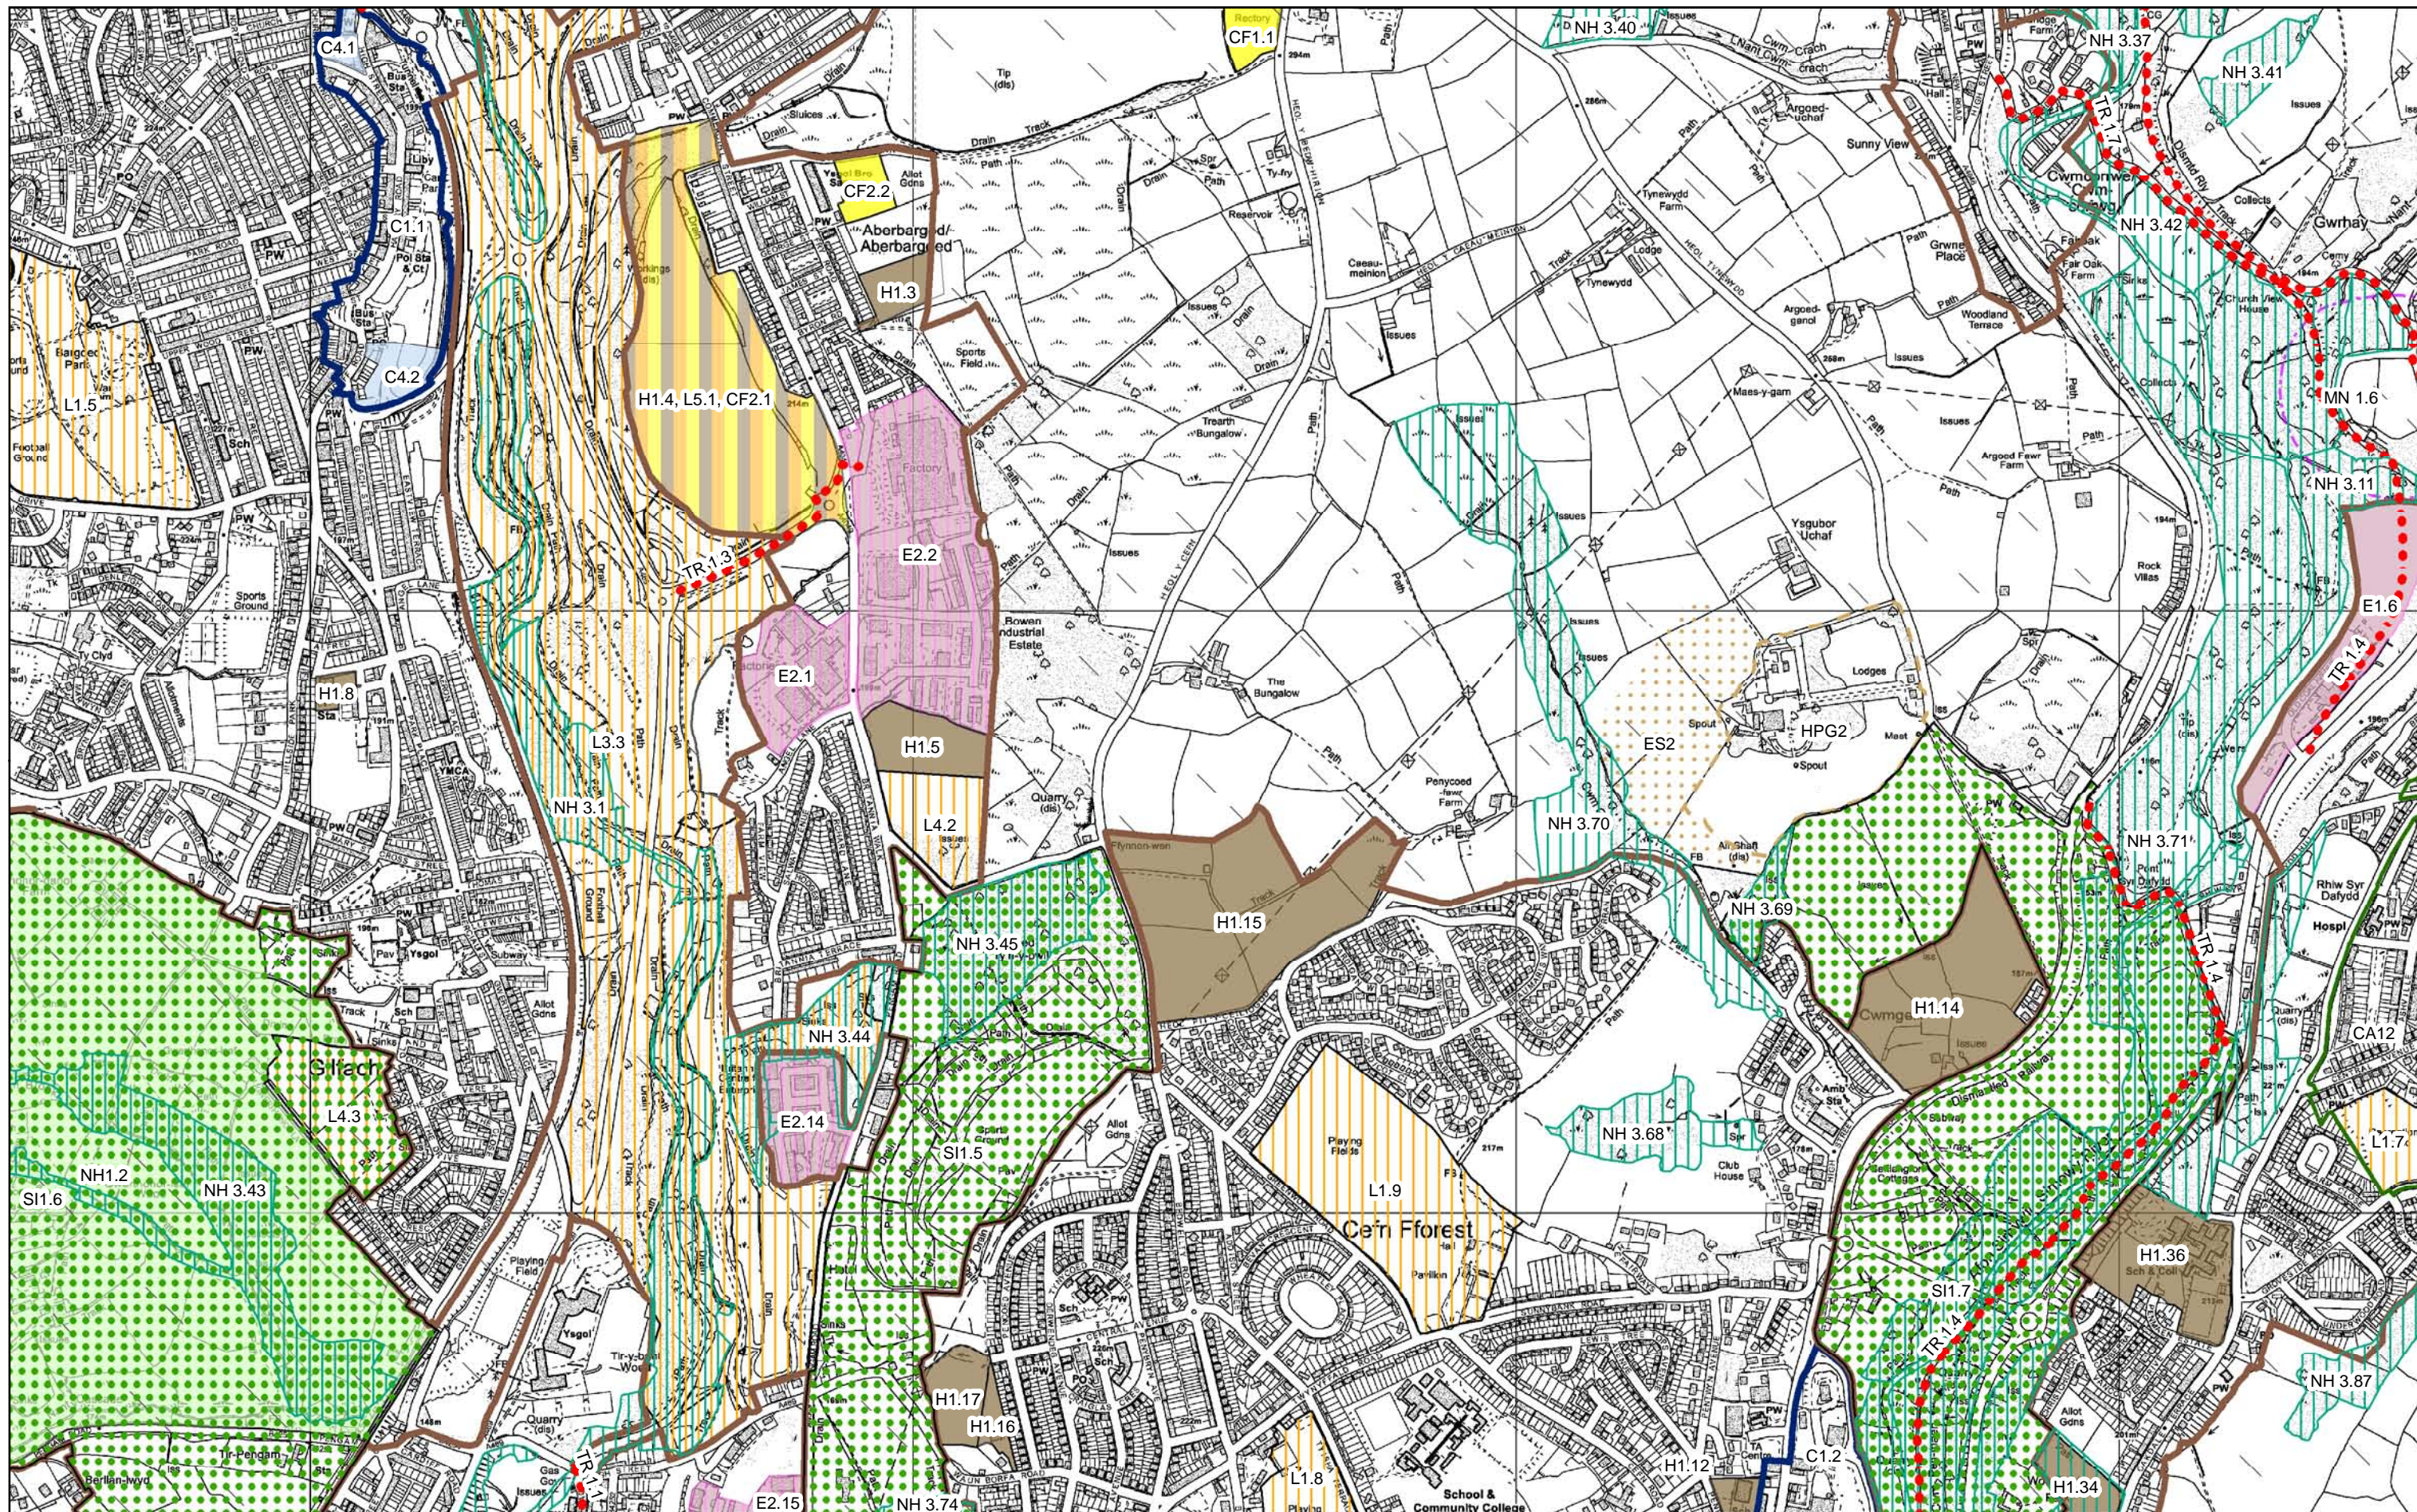

Scale: 1:10,000	Proposals Map
	Map Ref: ST1498	Deposit
© Crown Copyright 2016, Caerphilly County Borough Council, 100025372. © Hawlfraint y Goron, 2016. Cyngor Bwrdeistref Sirol Caerffili, 100025372.