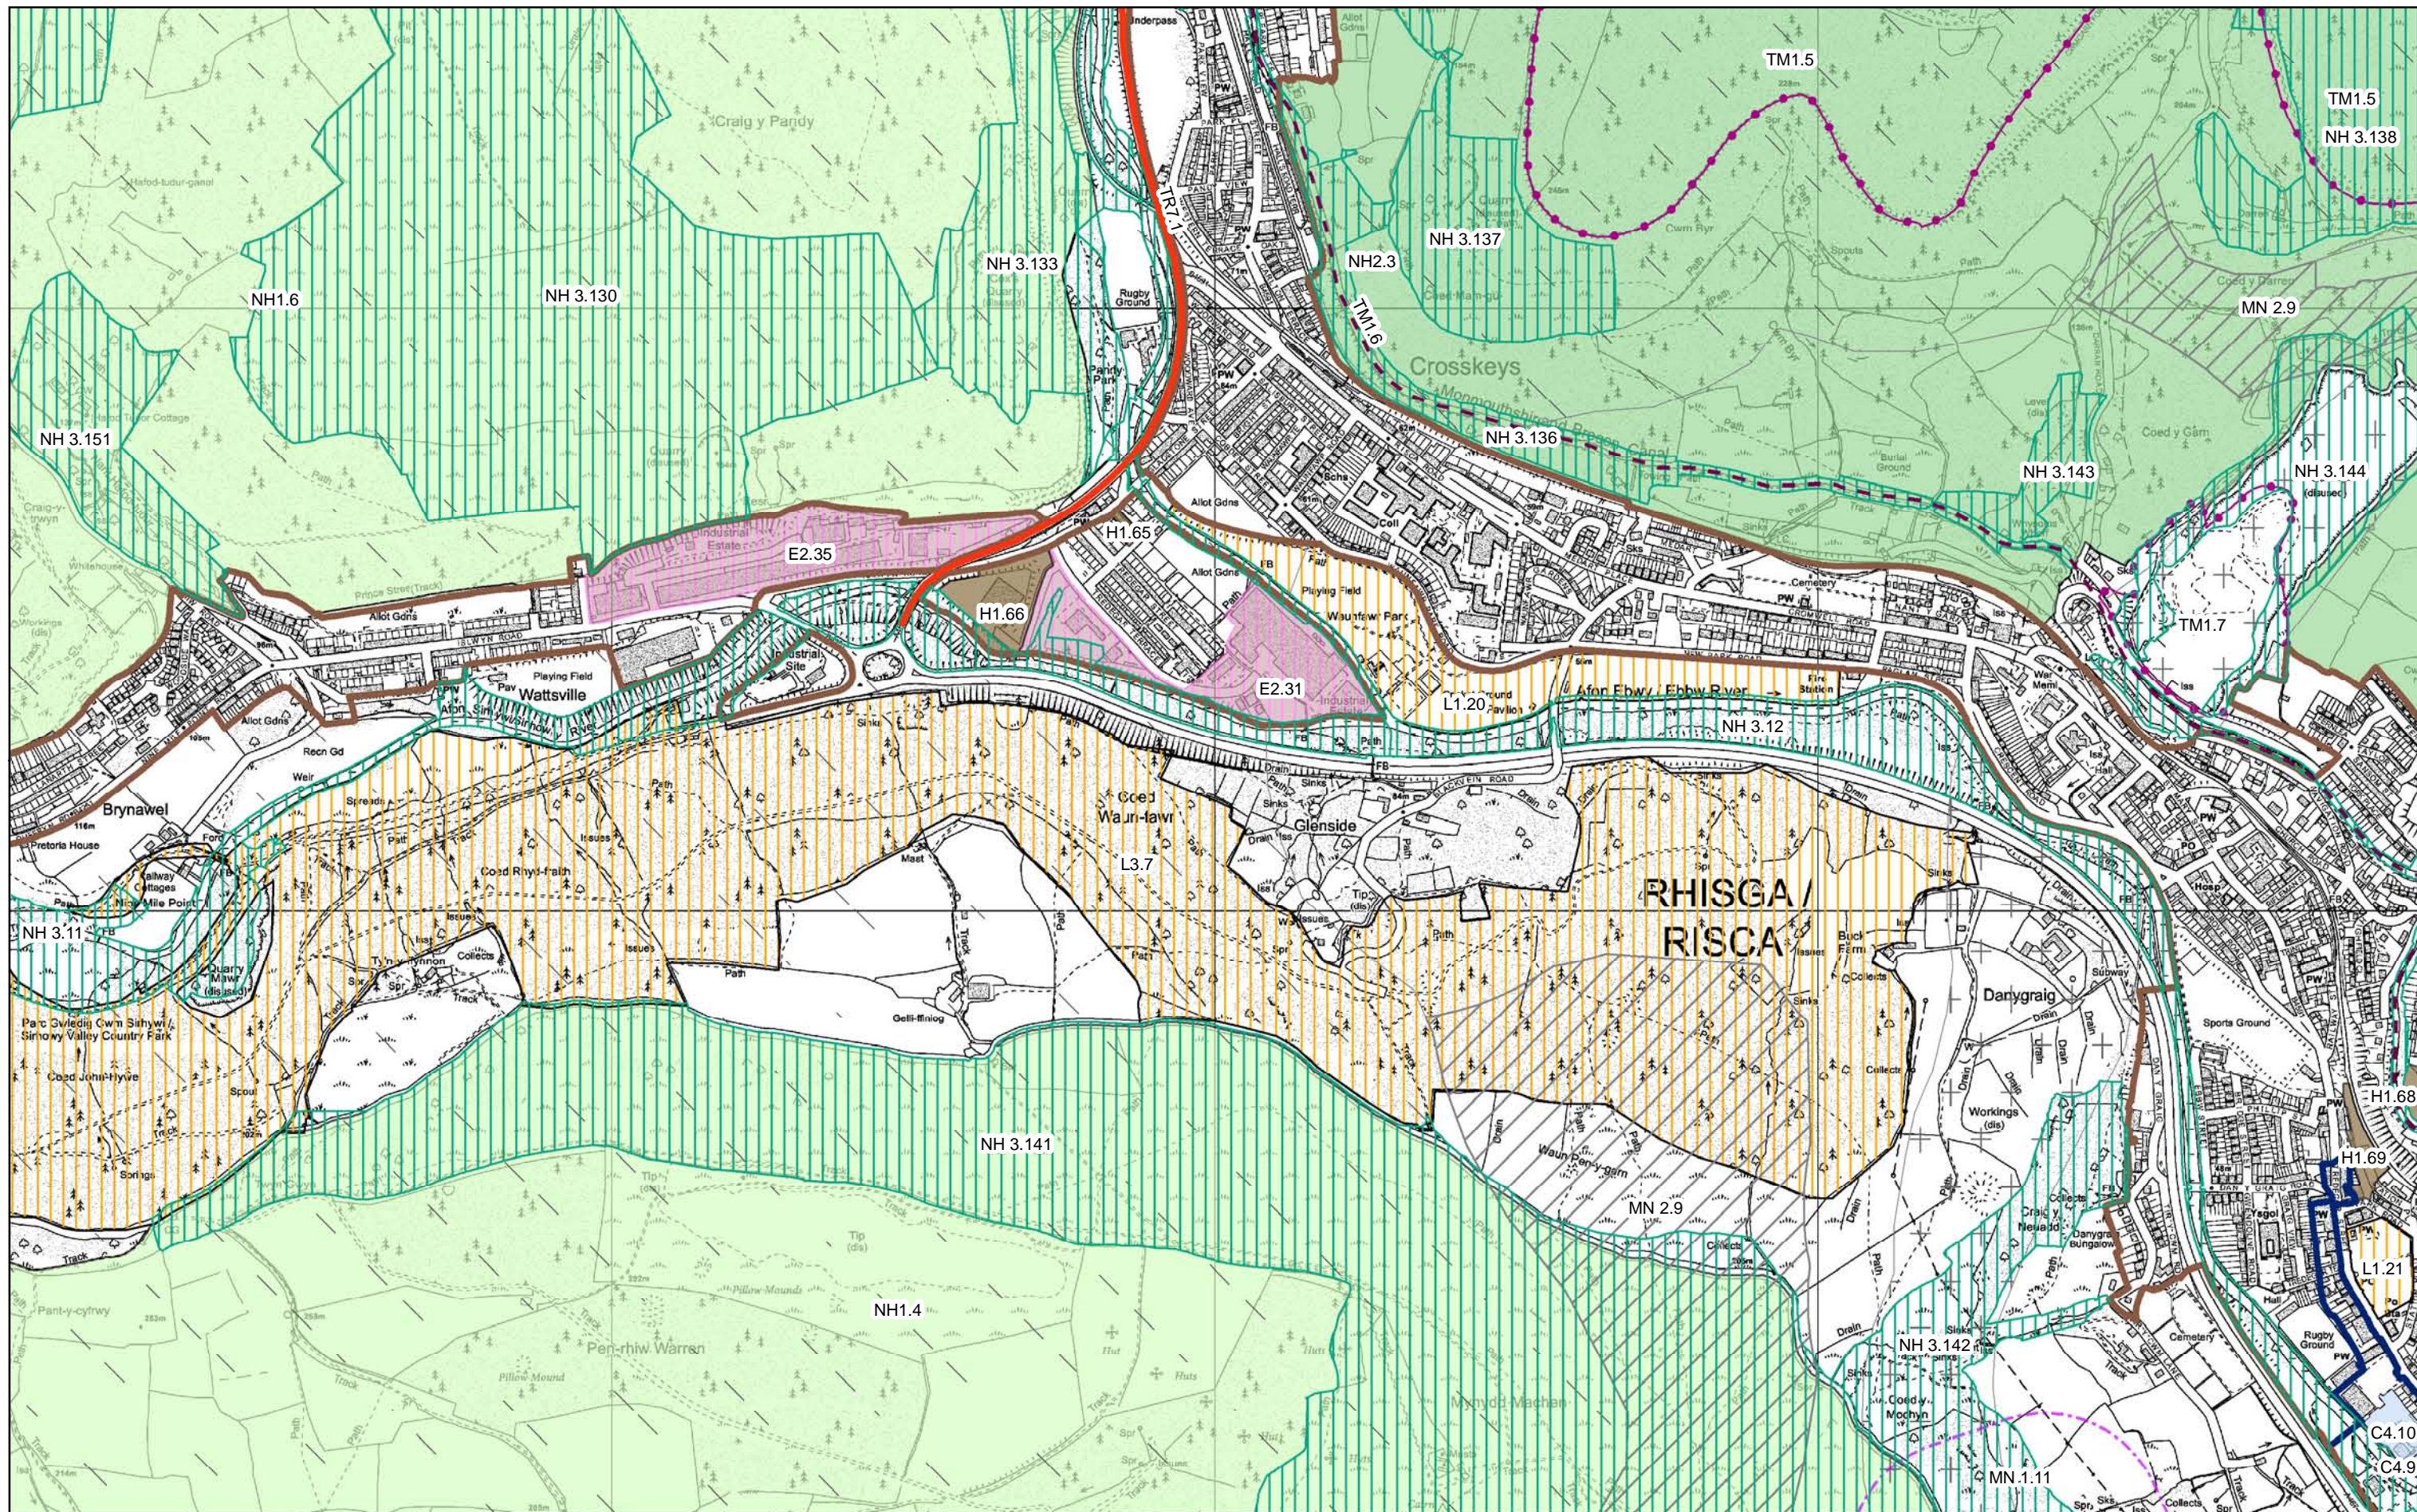

Scale: 1:10,000	Proposals Map
	Map Ref: ST2291	Deposit
© Crown Copyright 2016, Caerphilly County Borough Council, 100025372. © Hawlfraint y Goron, 2016. Cyngor Bwrdeistref Sirol Caerffili, 100025372.