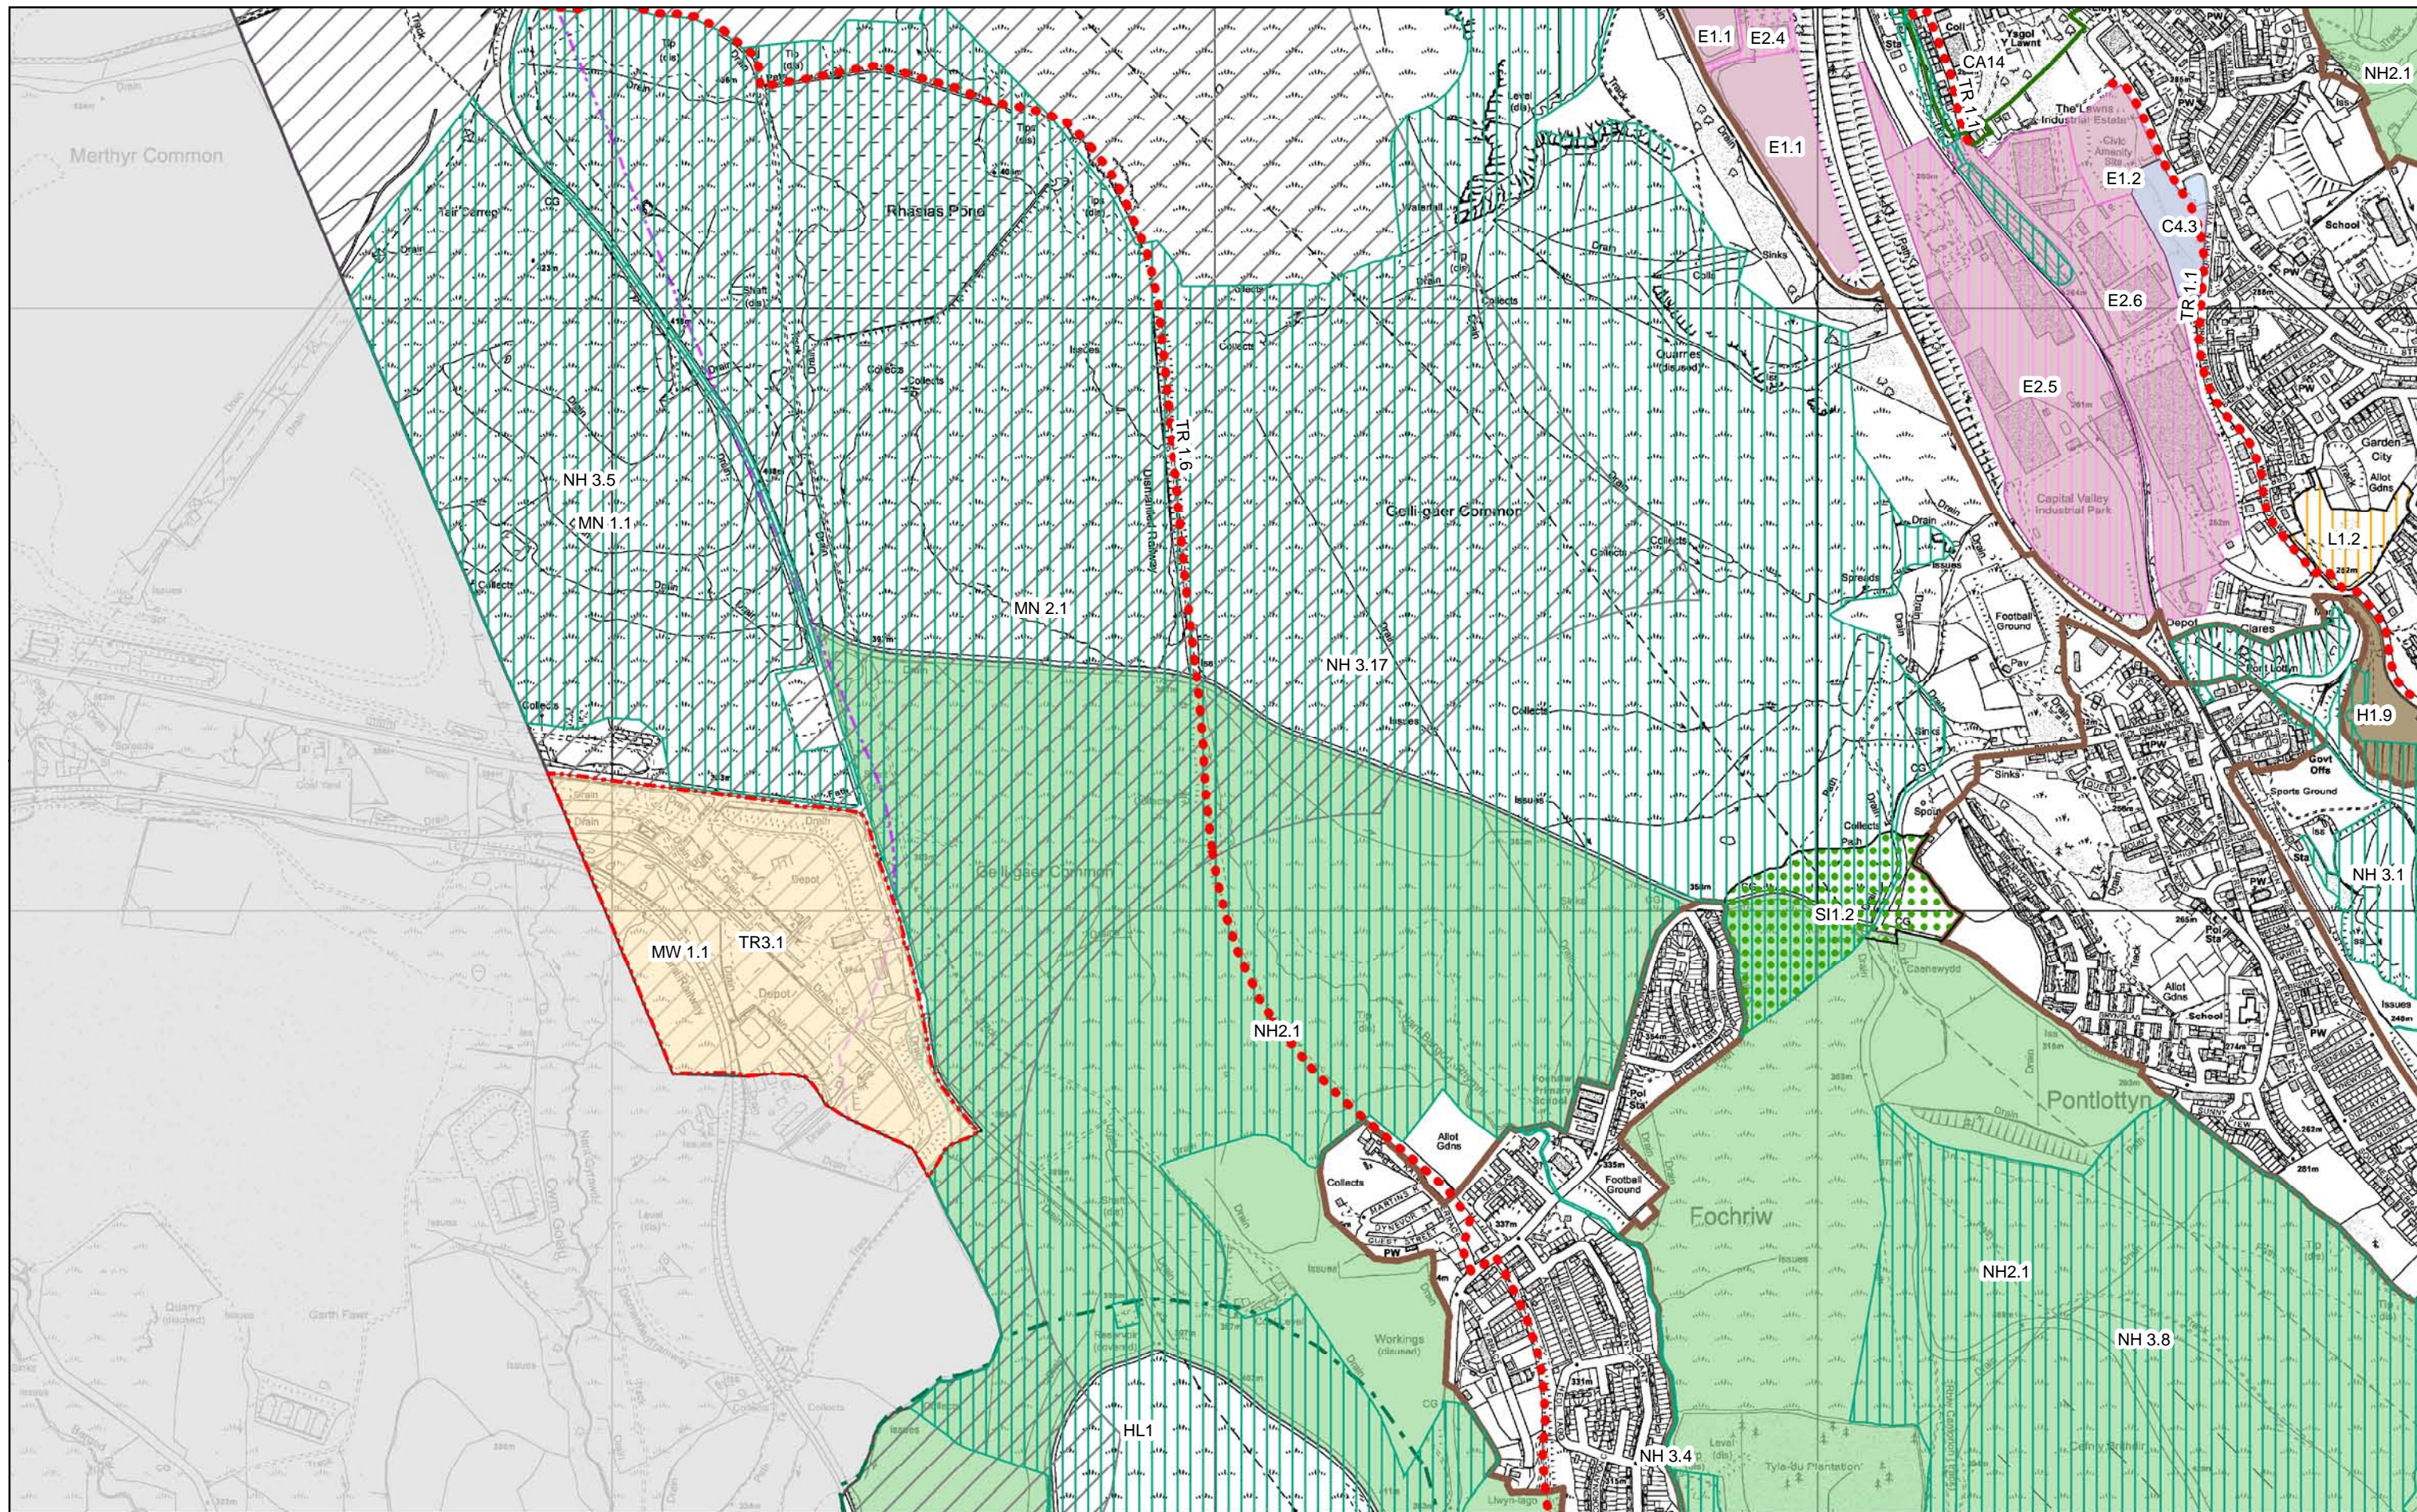

Scale: 1:10,000	Proposals Map
	Map Ref: SO1006	Deposit
© Crown Copyright 2016, Caerphilly County Borough Council, 100025372. © Hawlfraint y Goron, 2016. Cyngor Bwrdeistref Sirol Caerffili, 100025372.		

04

Replacement Caerphilly CB Local Development Plan
Up to 2031