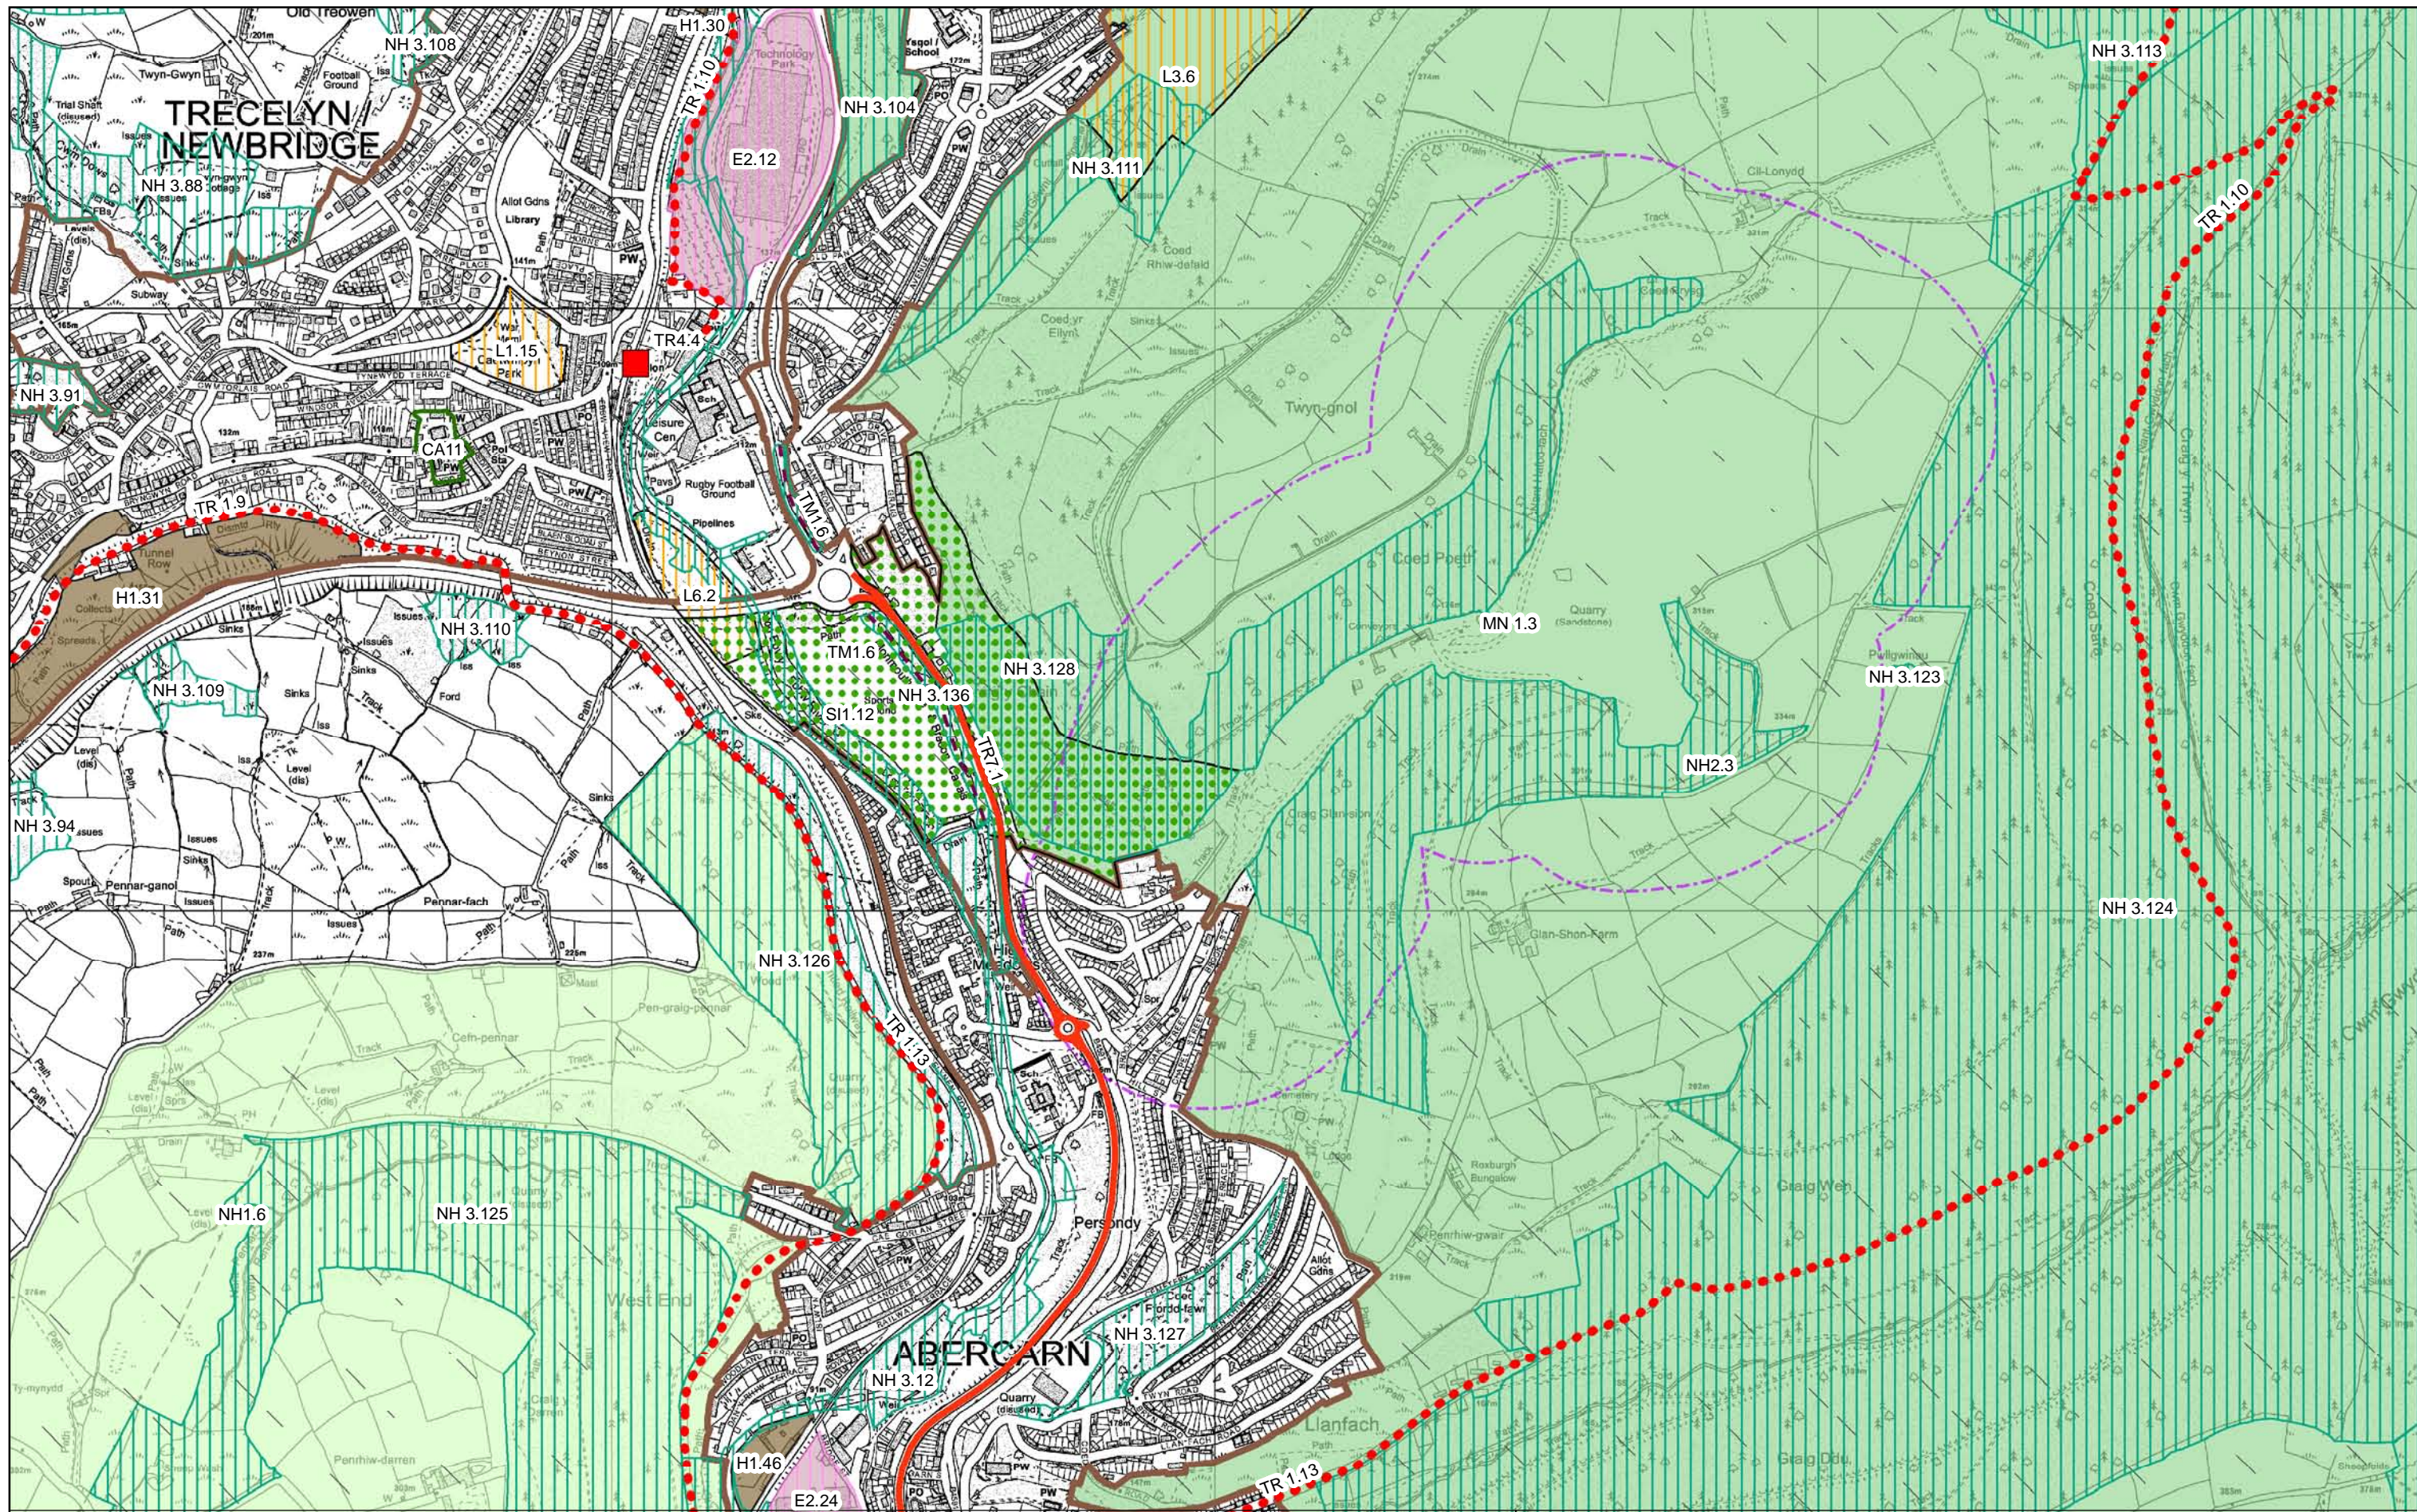

Scale: 1:10,000	Proposals Map
	Map Ref: ST2296	Deposit
© Crown Copyright 2016, Caerphilly County Borough Council, 100025372. © Hawlfraint y Goron, 2016. Cyngor Bwrdeistref Sirol Caerffili, 100025372.