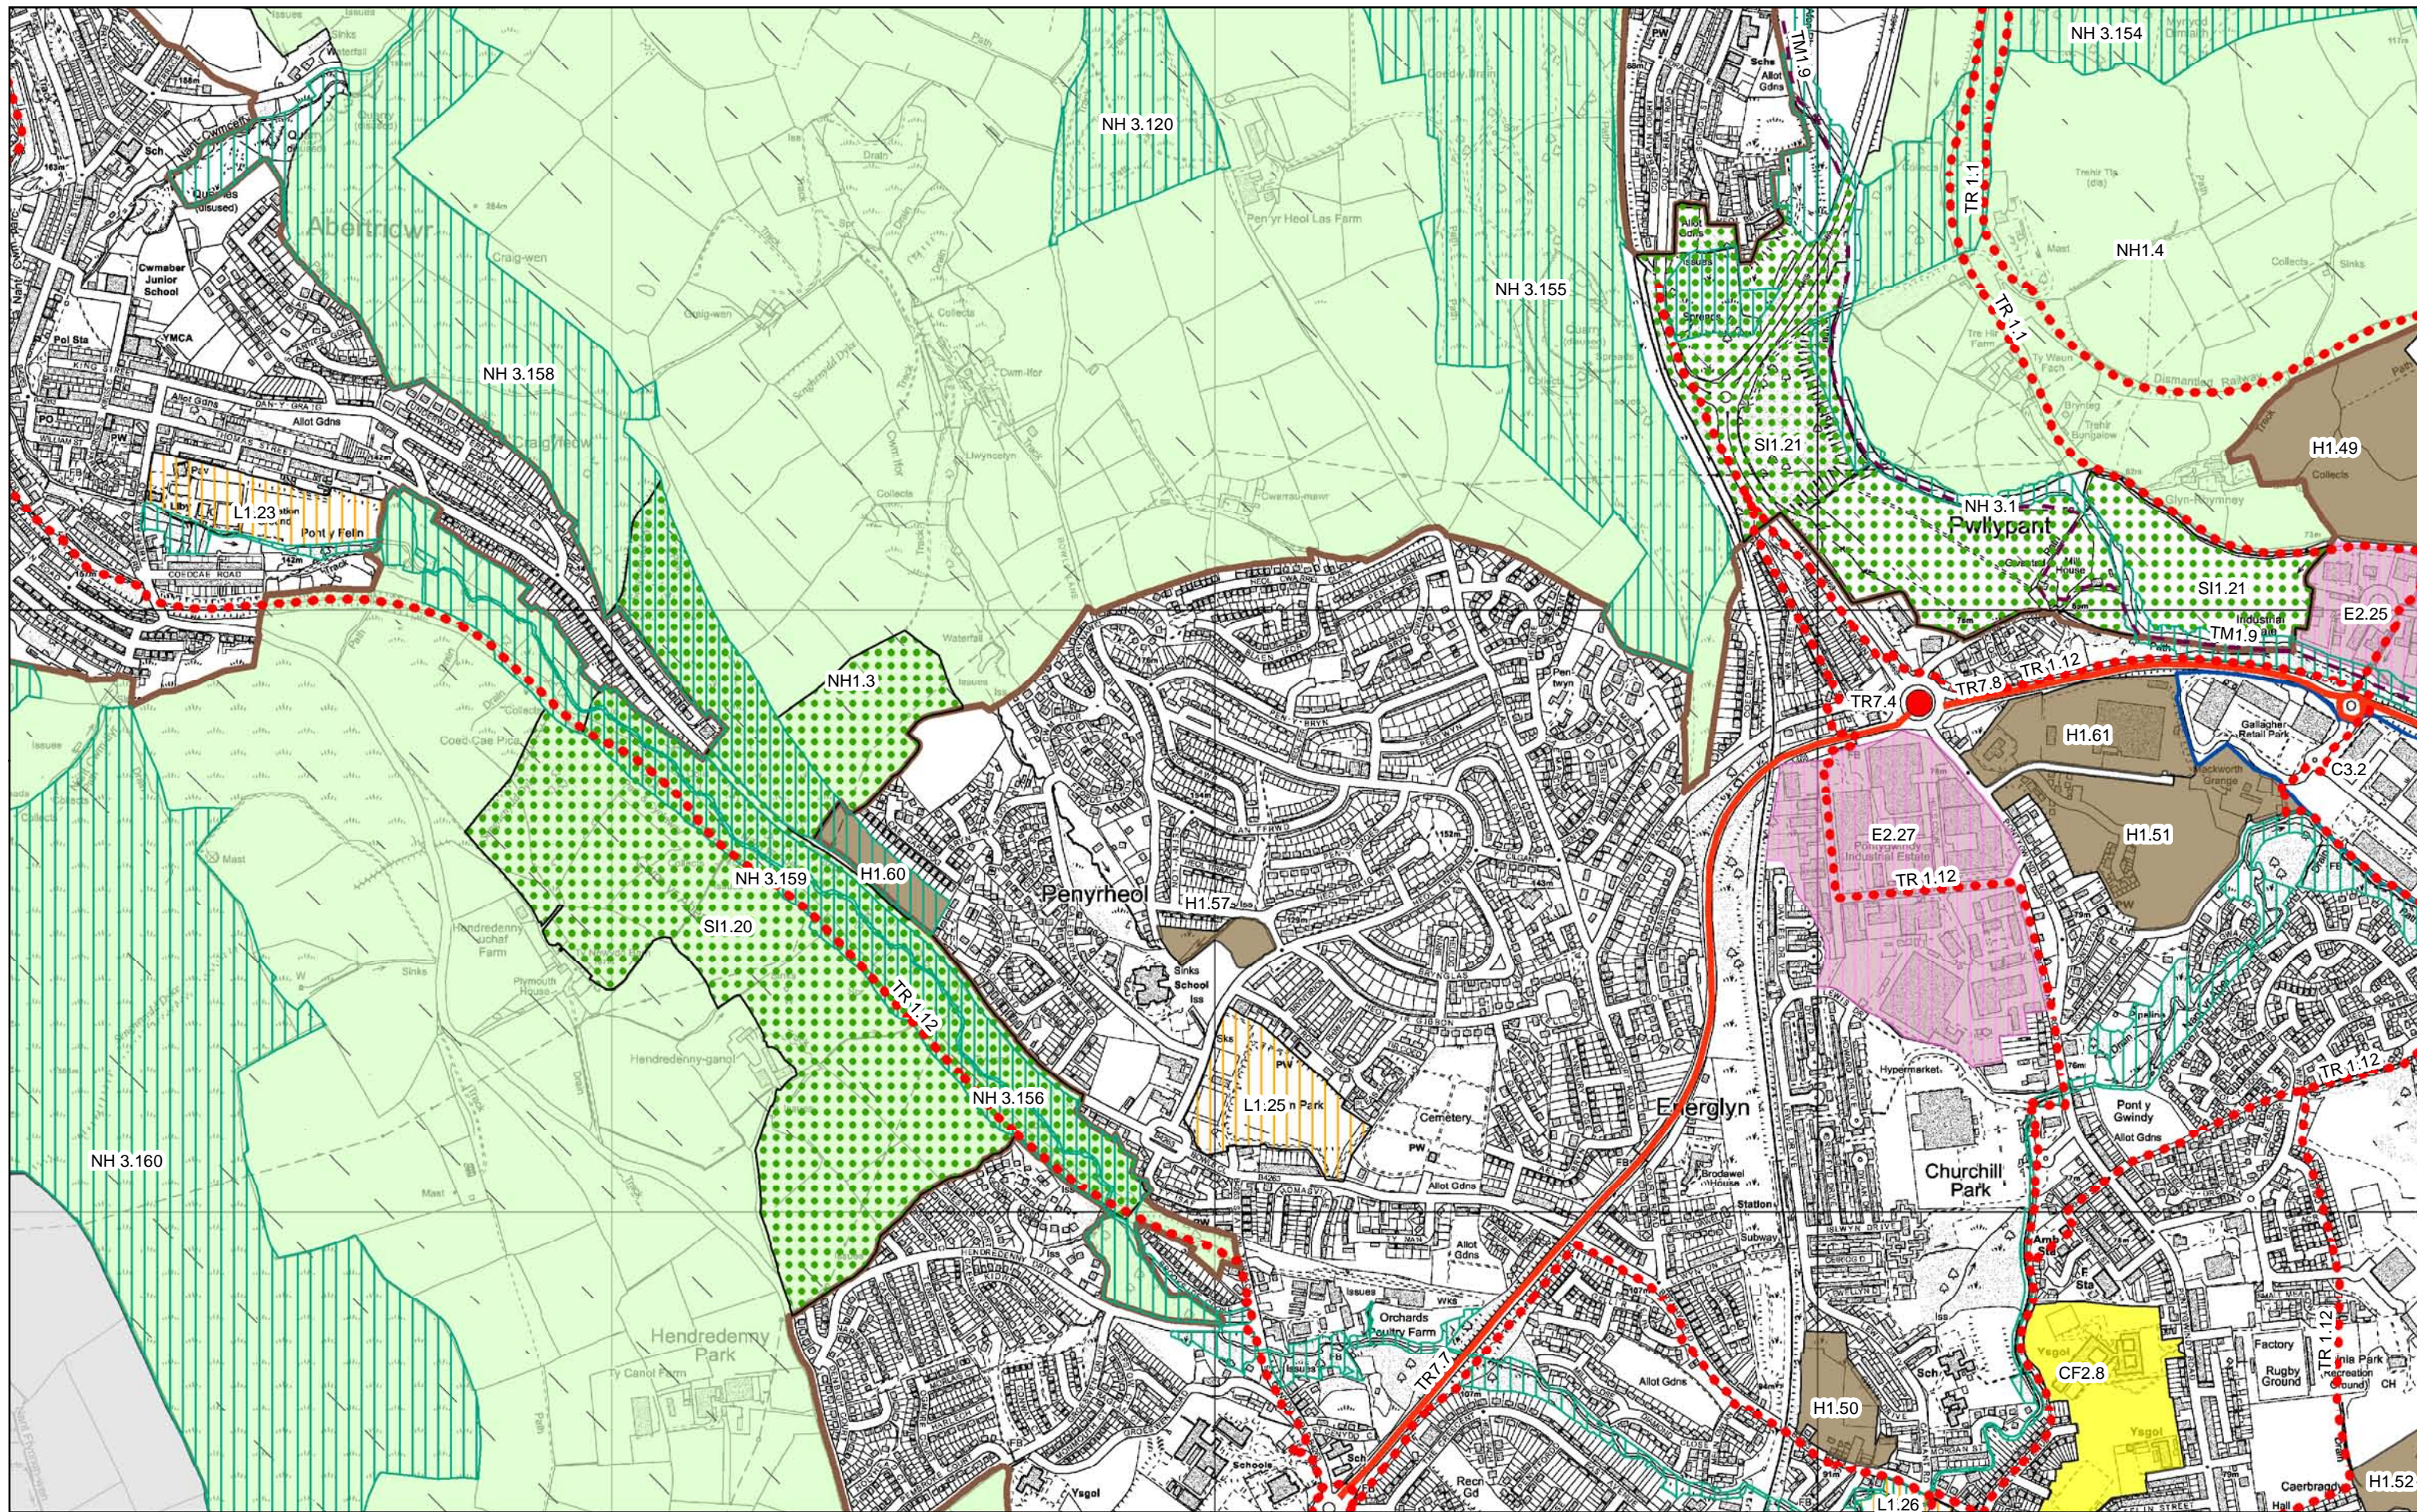

Scale: 1:10,000	Proposals Map
	Map Ref: ST1488	Deposit
© Crown Copyright 2016, Caerphilly County Borough Council, 100025372. © Hawlfraint y Goron, 2016. Cyngor Bwrdeistref Sirol Caerffili, 100025372.