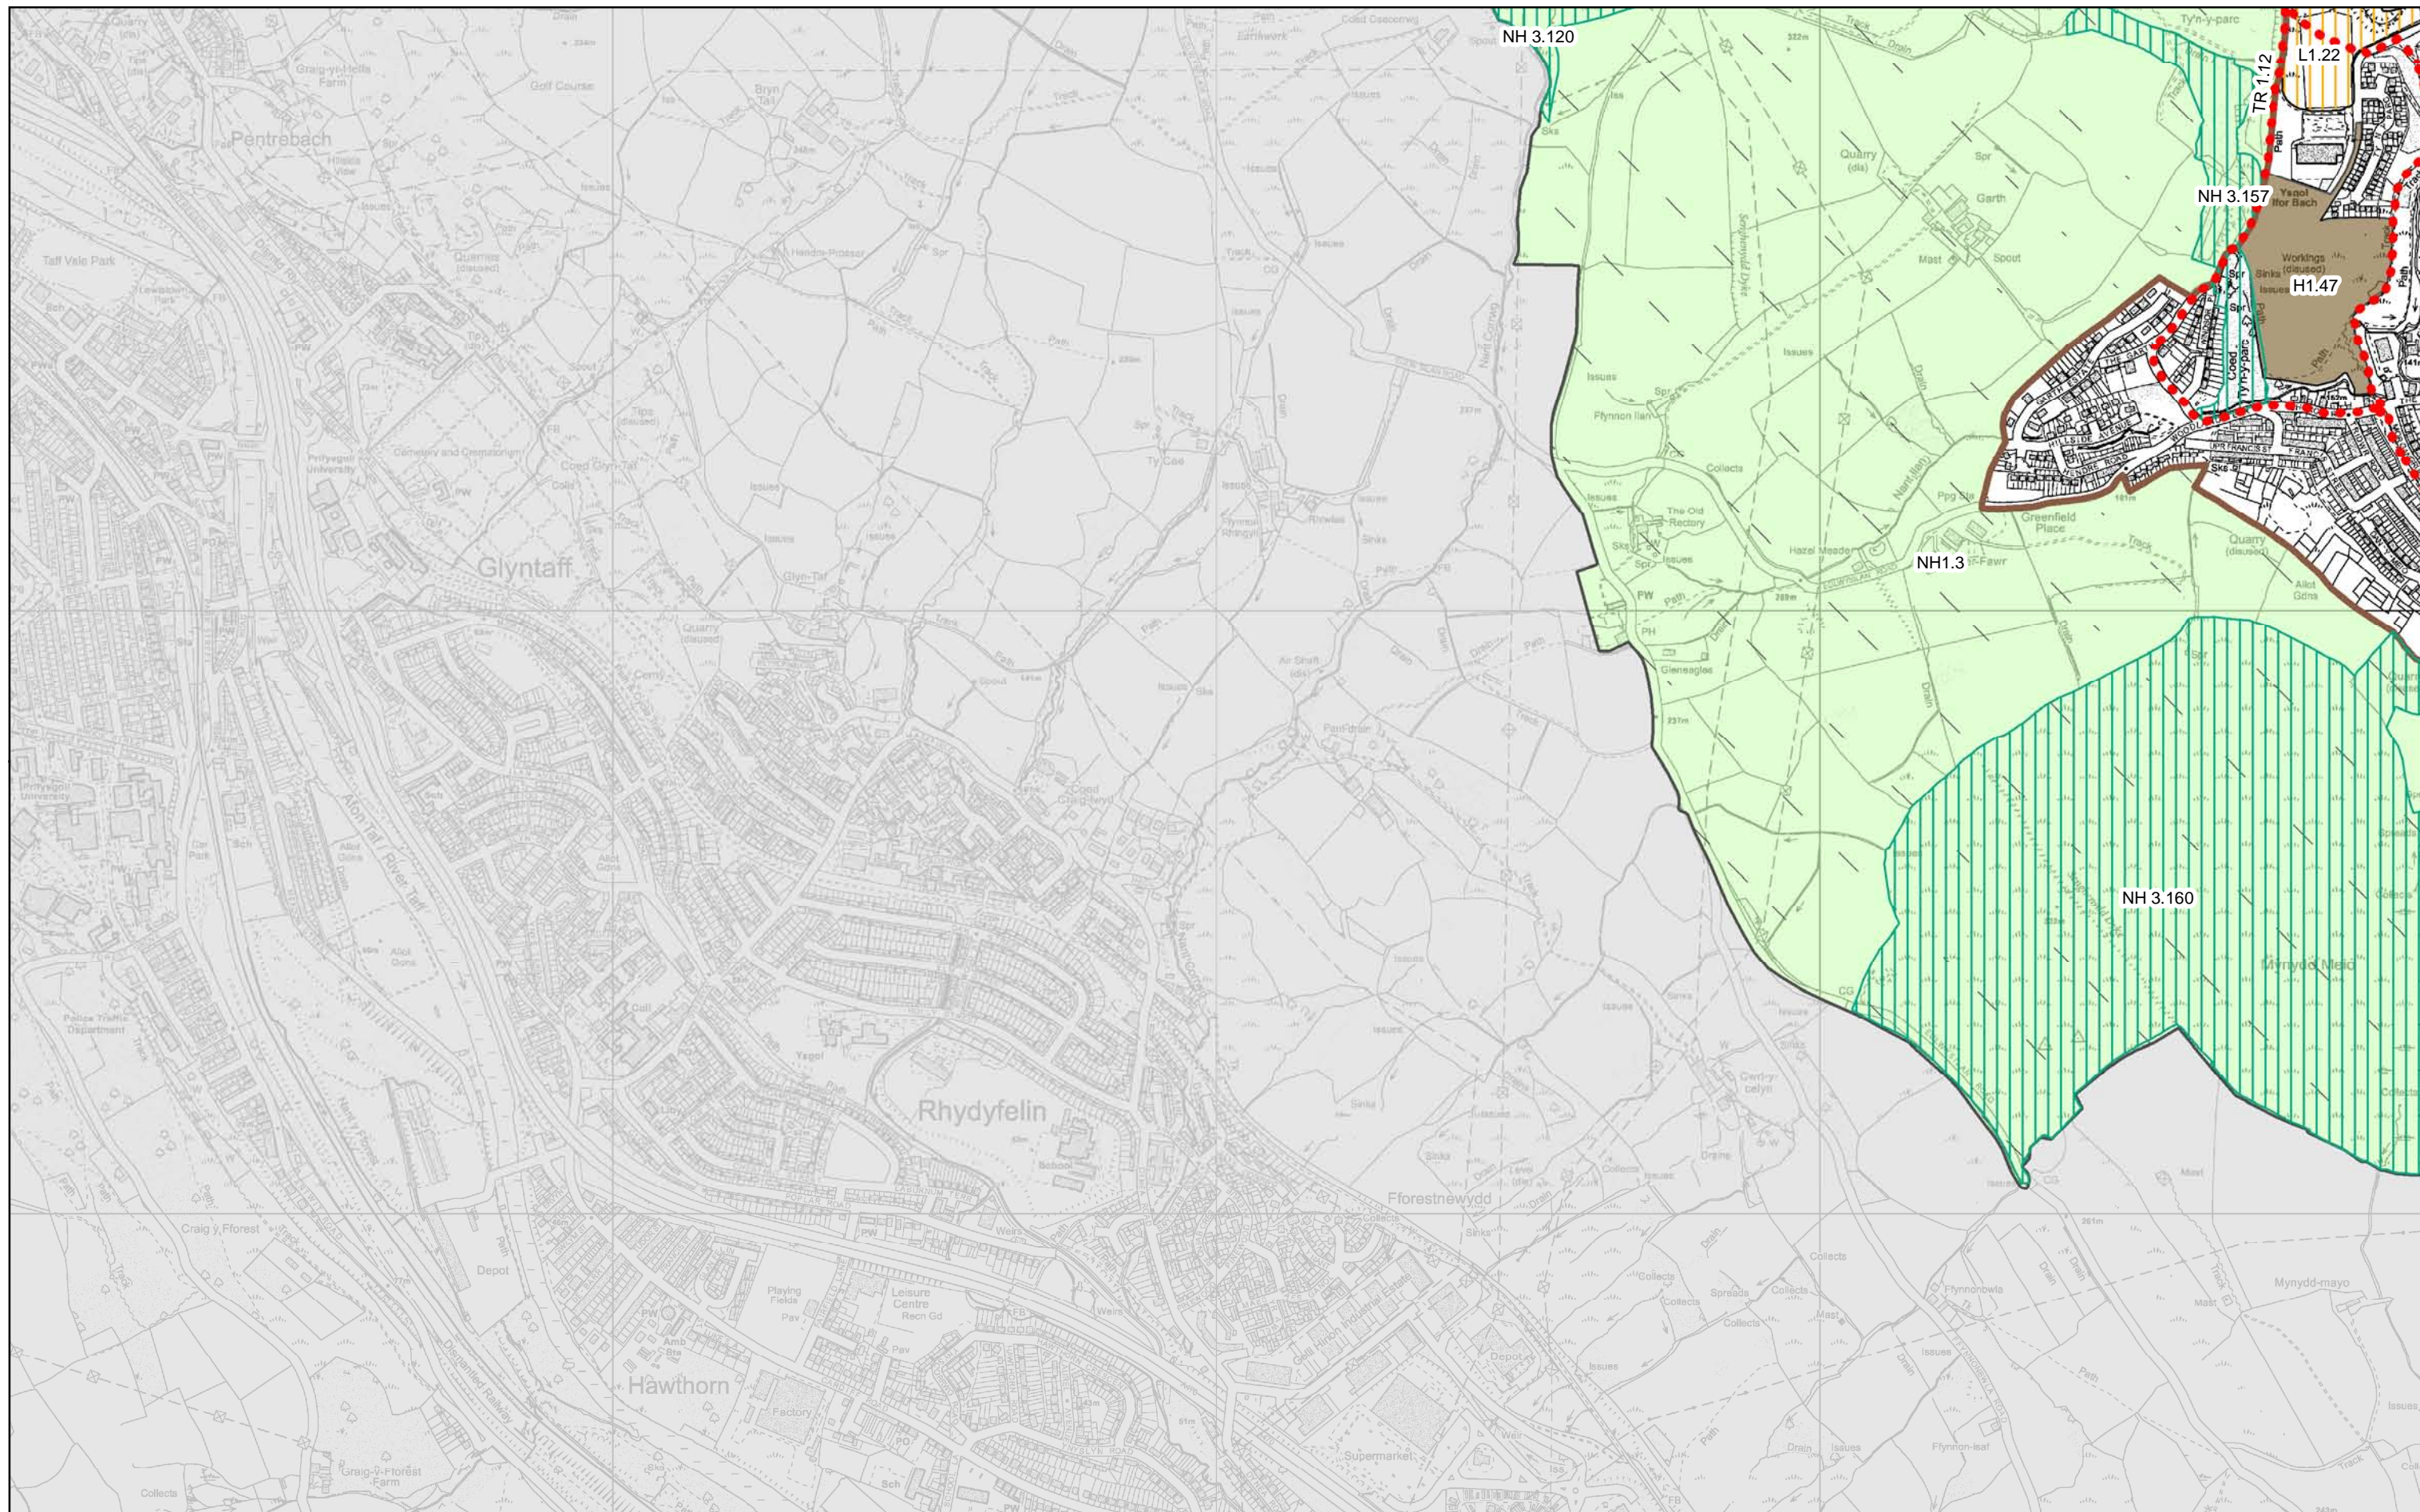

Scale: 1:10,000	Proposals Map
	Map Ref: ST1088	Deposit
© Crown Copyright 2016, Caerphilly County Borough Council, 100025372. © Hawlfraint y Goron, 2016. Cyngor Bwrdeistref Sirol Caerffili, 100025372.