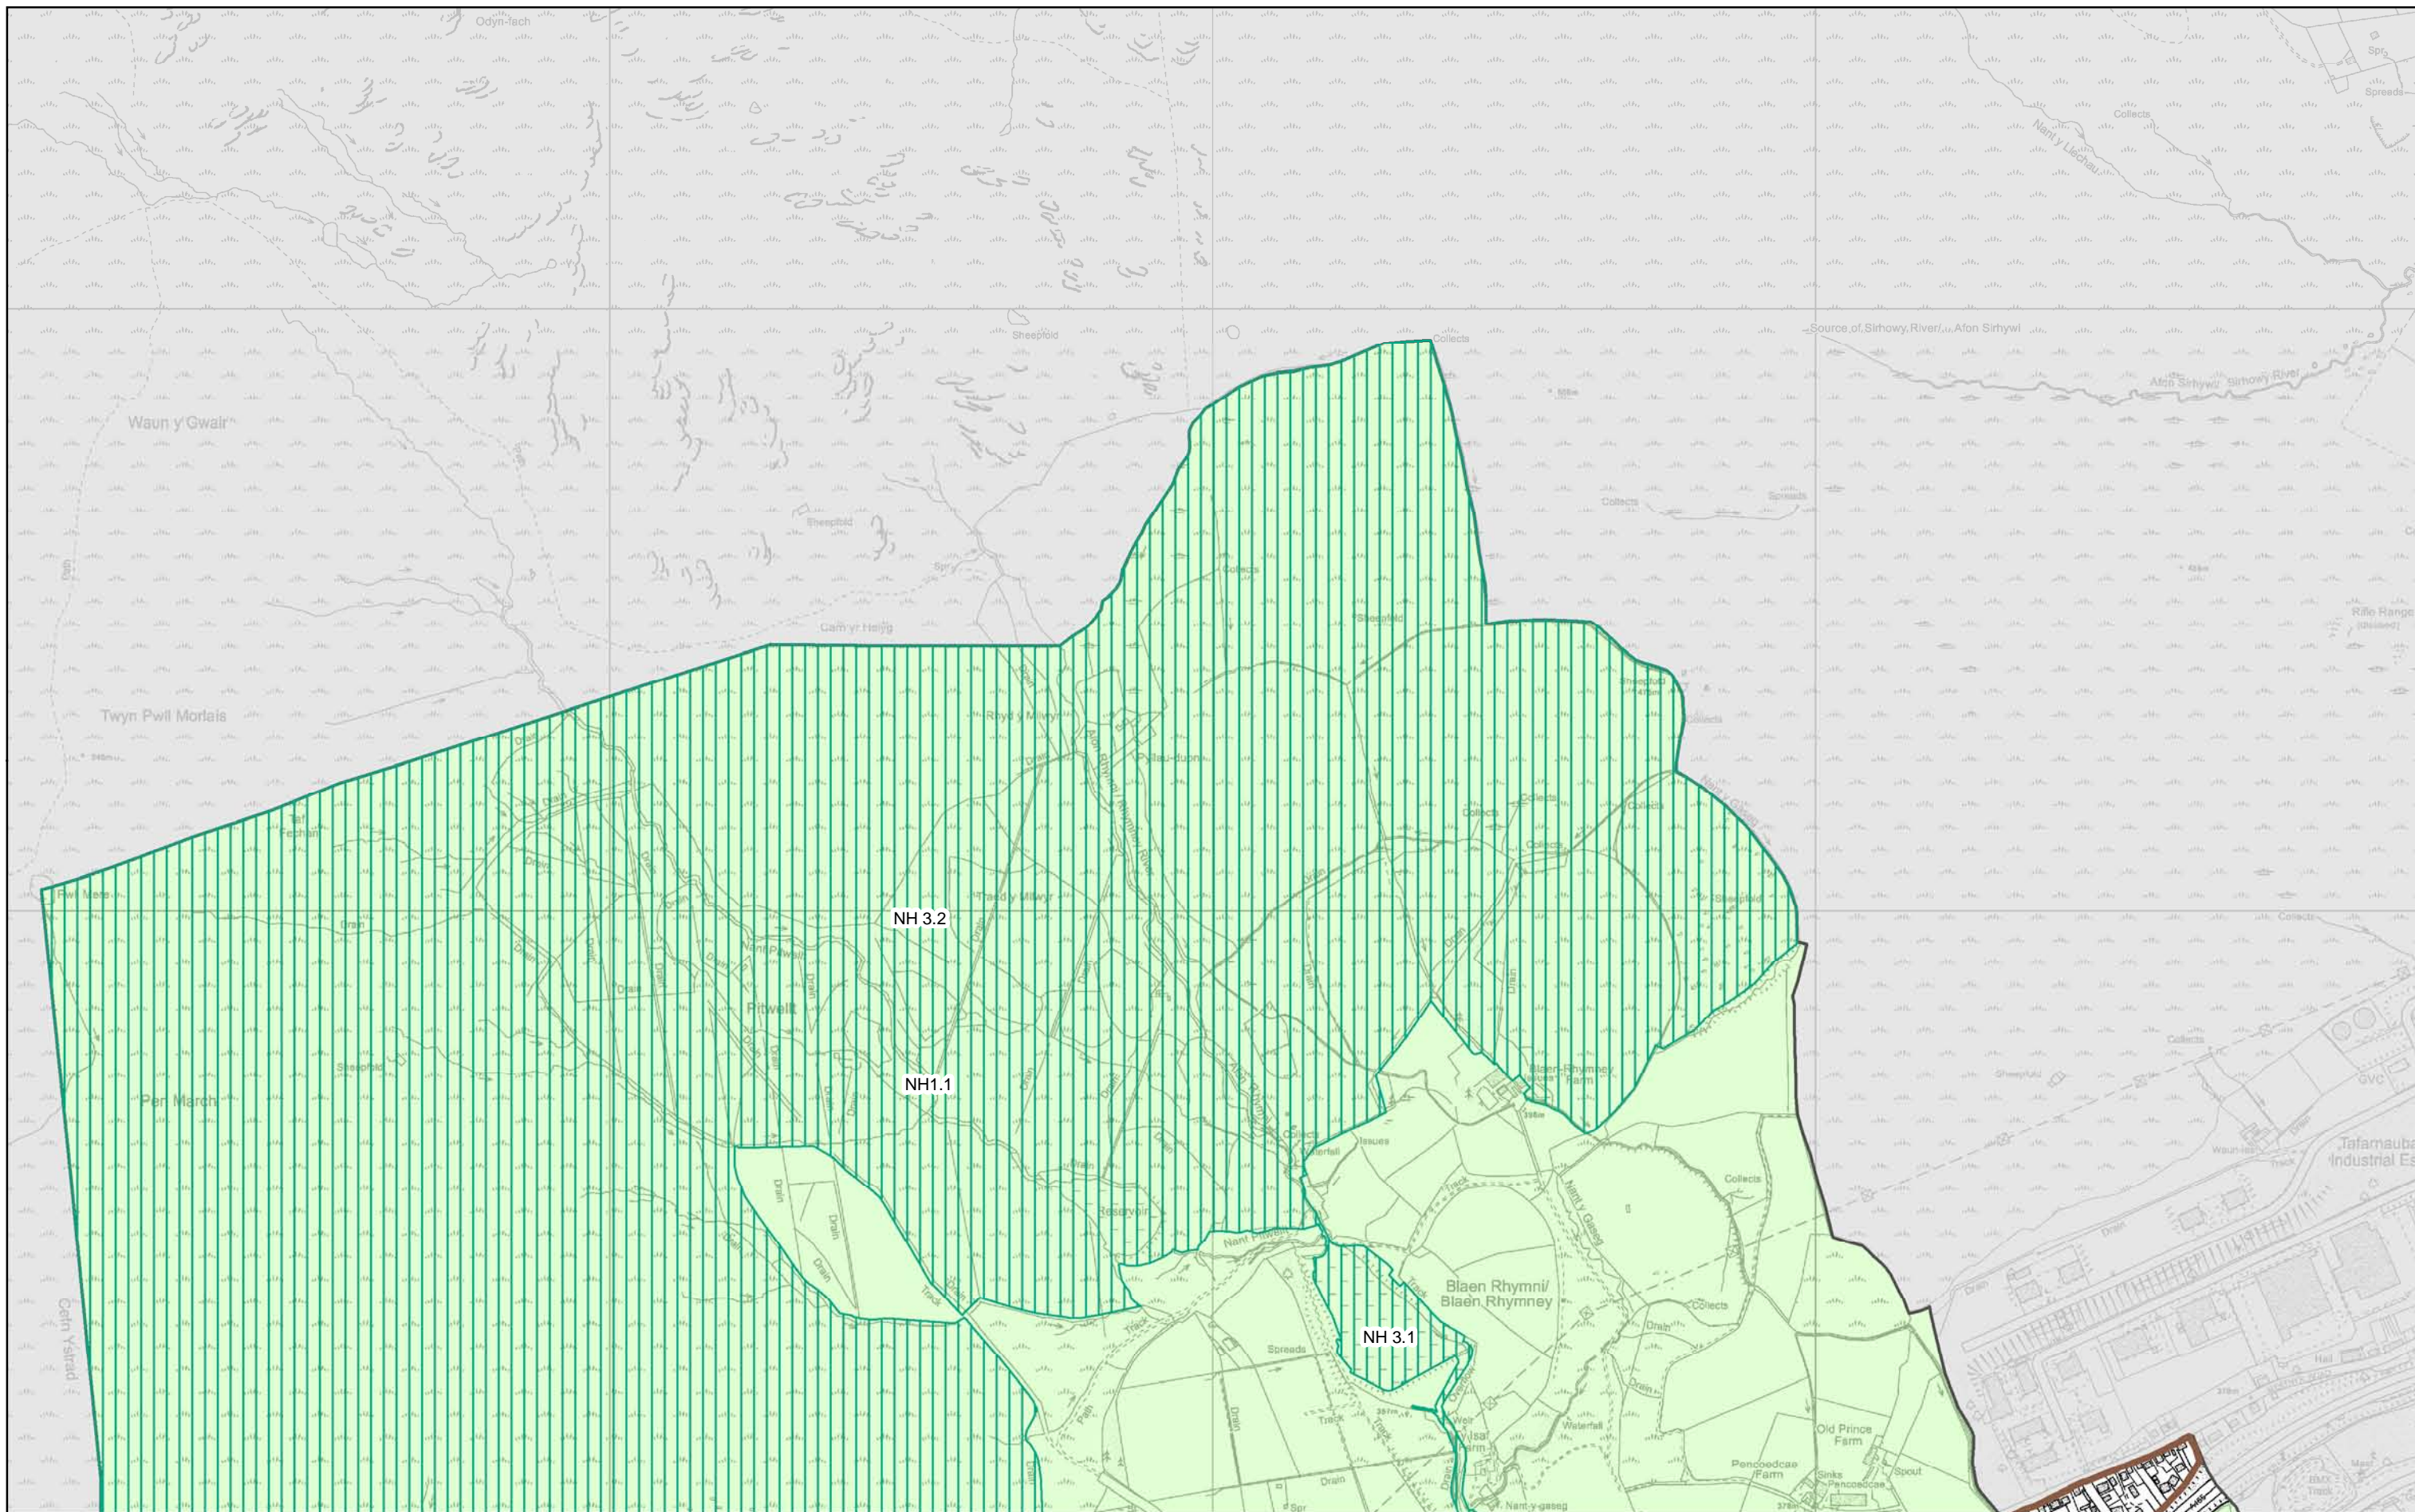

 Coal Safeguarding Zone MN2

 Area Protection Sand & Gravel MN2

 Limestone Safeguarding Area

 Sandstone Safeguarding Area

Scale/ Diadffr
1:10,000 @ A3

	Scale: 1:10,000	Proposals Map
	Map Ref: SO1011	Deposit
© Crown Copyright 2016, Caerphilly County Borough Council, 100025372. © Hawlfraint y Goron, 2016. Cyngor Bwrdeistref Sirol Caerffili, 100025372.		