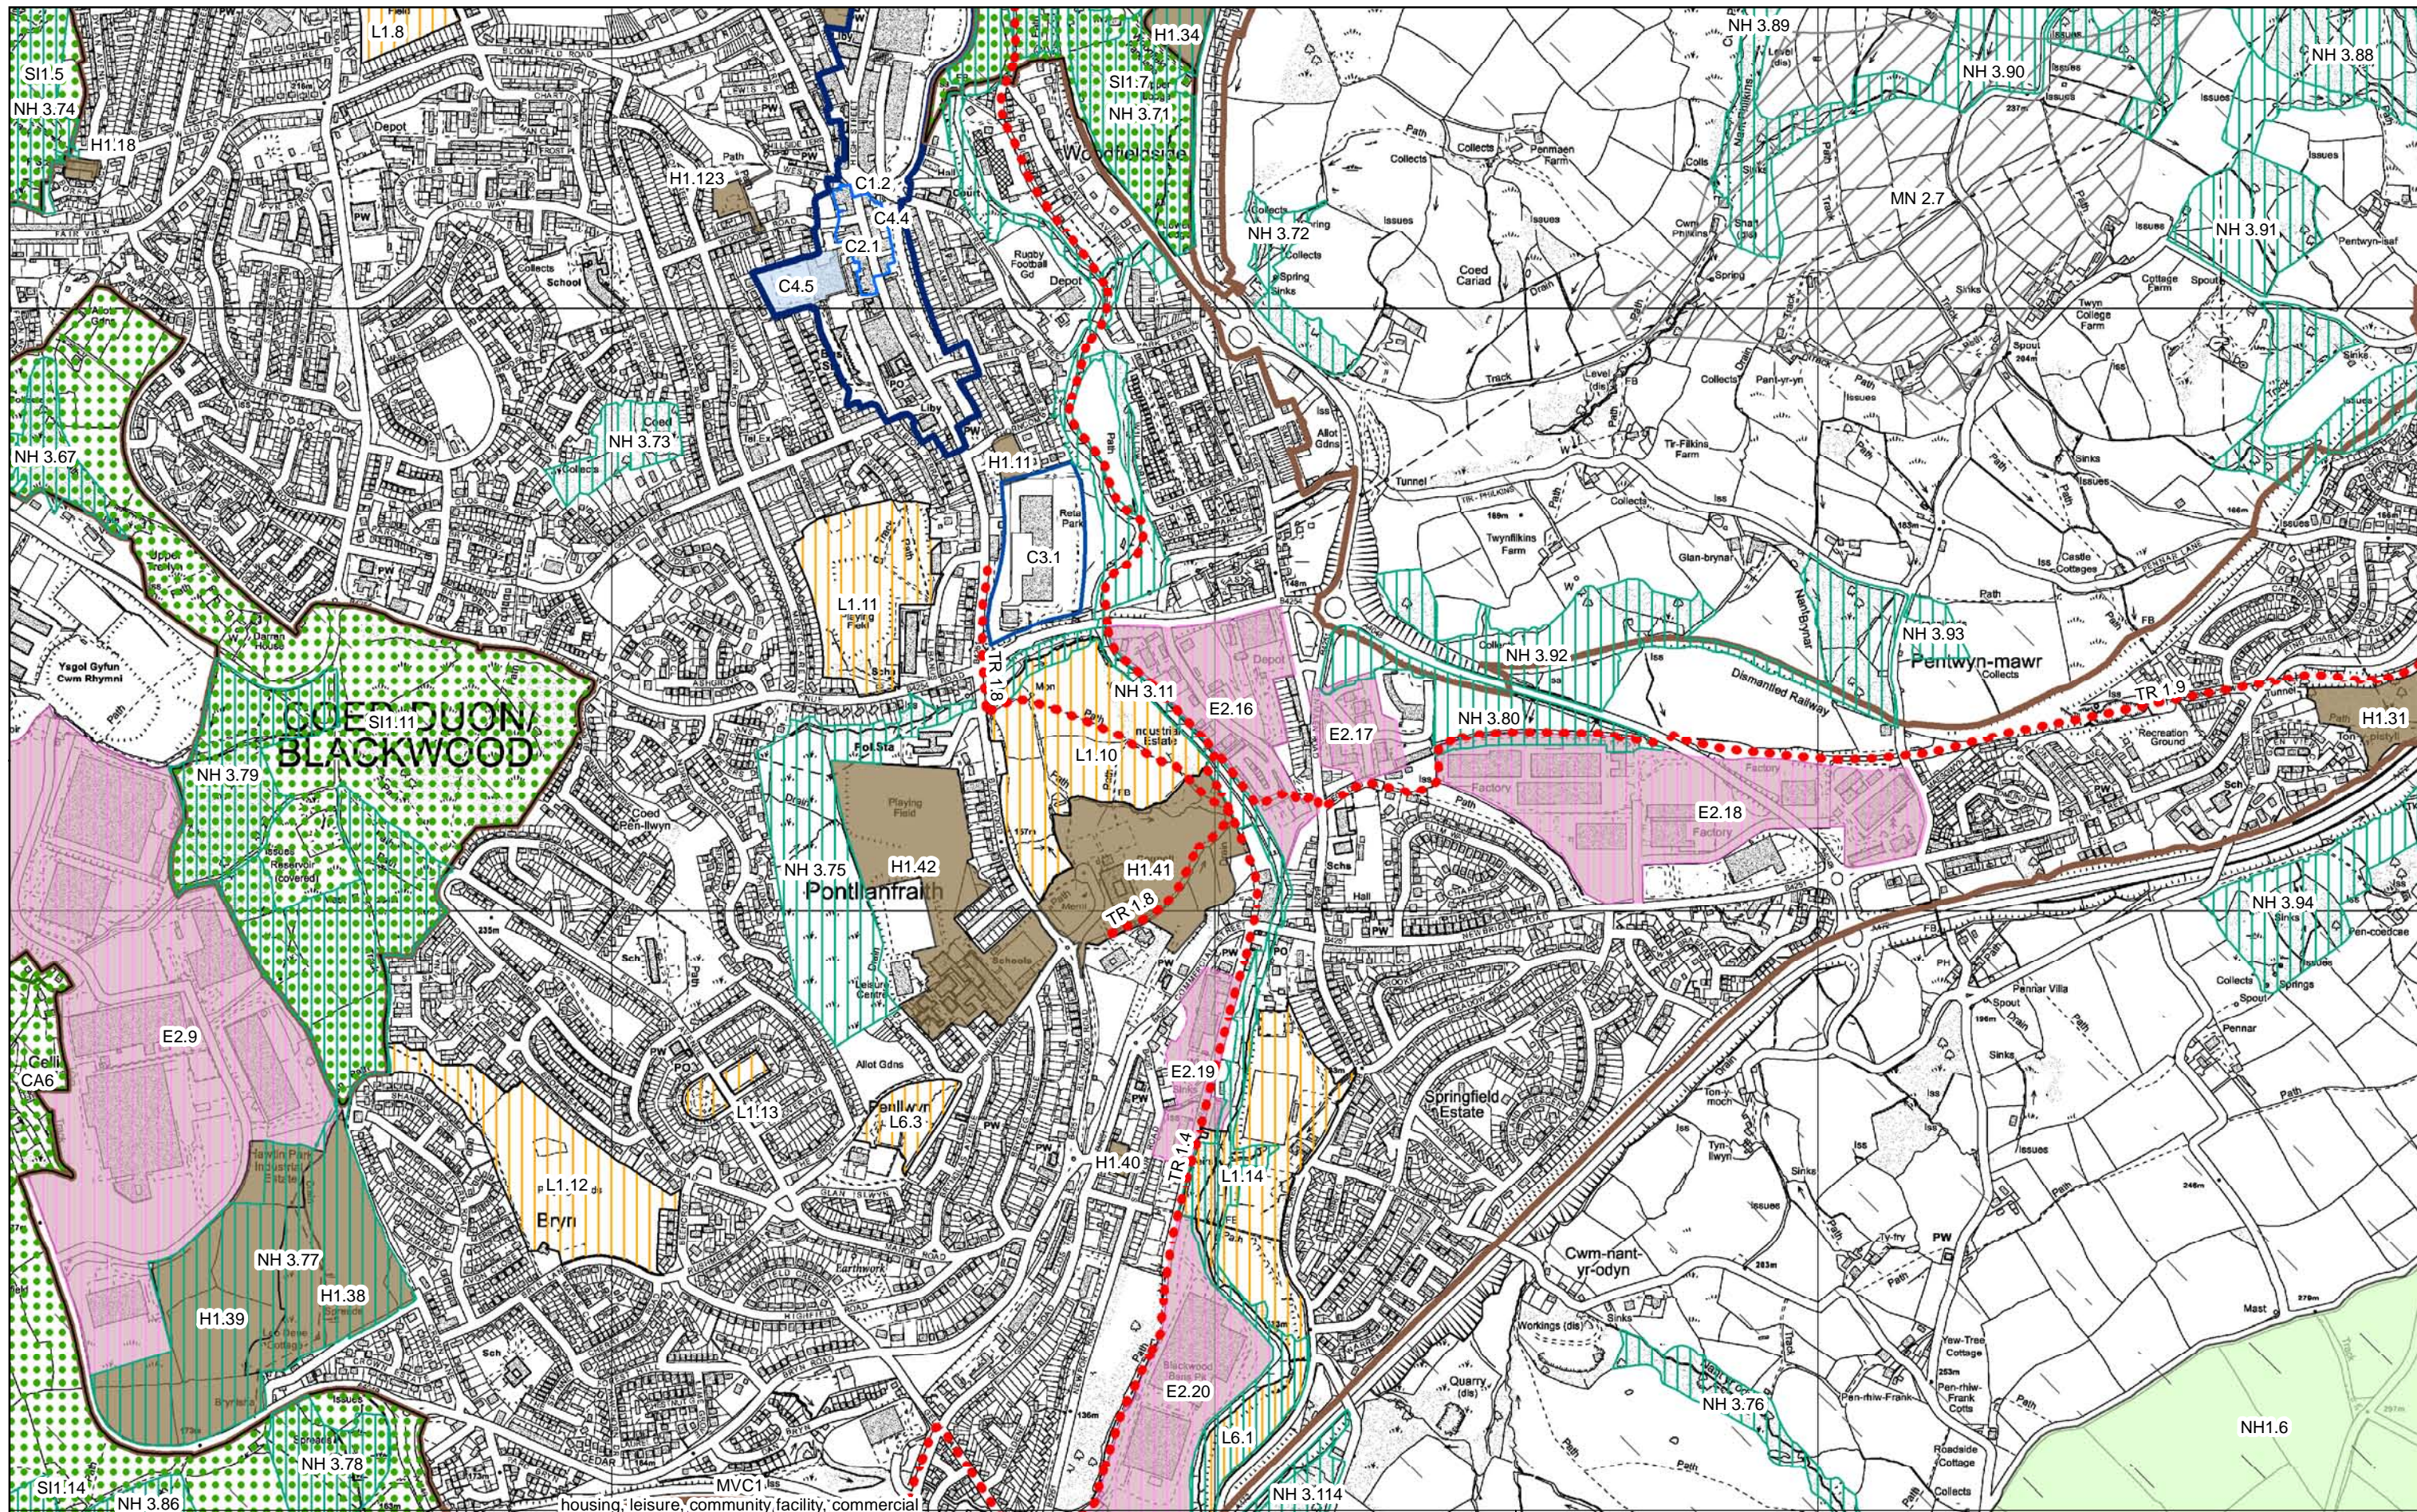

Scale: 1:10,000	Proposals Map
	Map Ref: ST1896	Deposit
© Crown Copyright 2016, Caerphilly County Borough Council, 100025372. © Hawlfraint y Goron, 2016. Cyngor Bwrdeistref Sirol Caerffili, 100025372.		

20

Replacement Caerphilly CB Local Development Plan Up to 2031