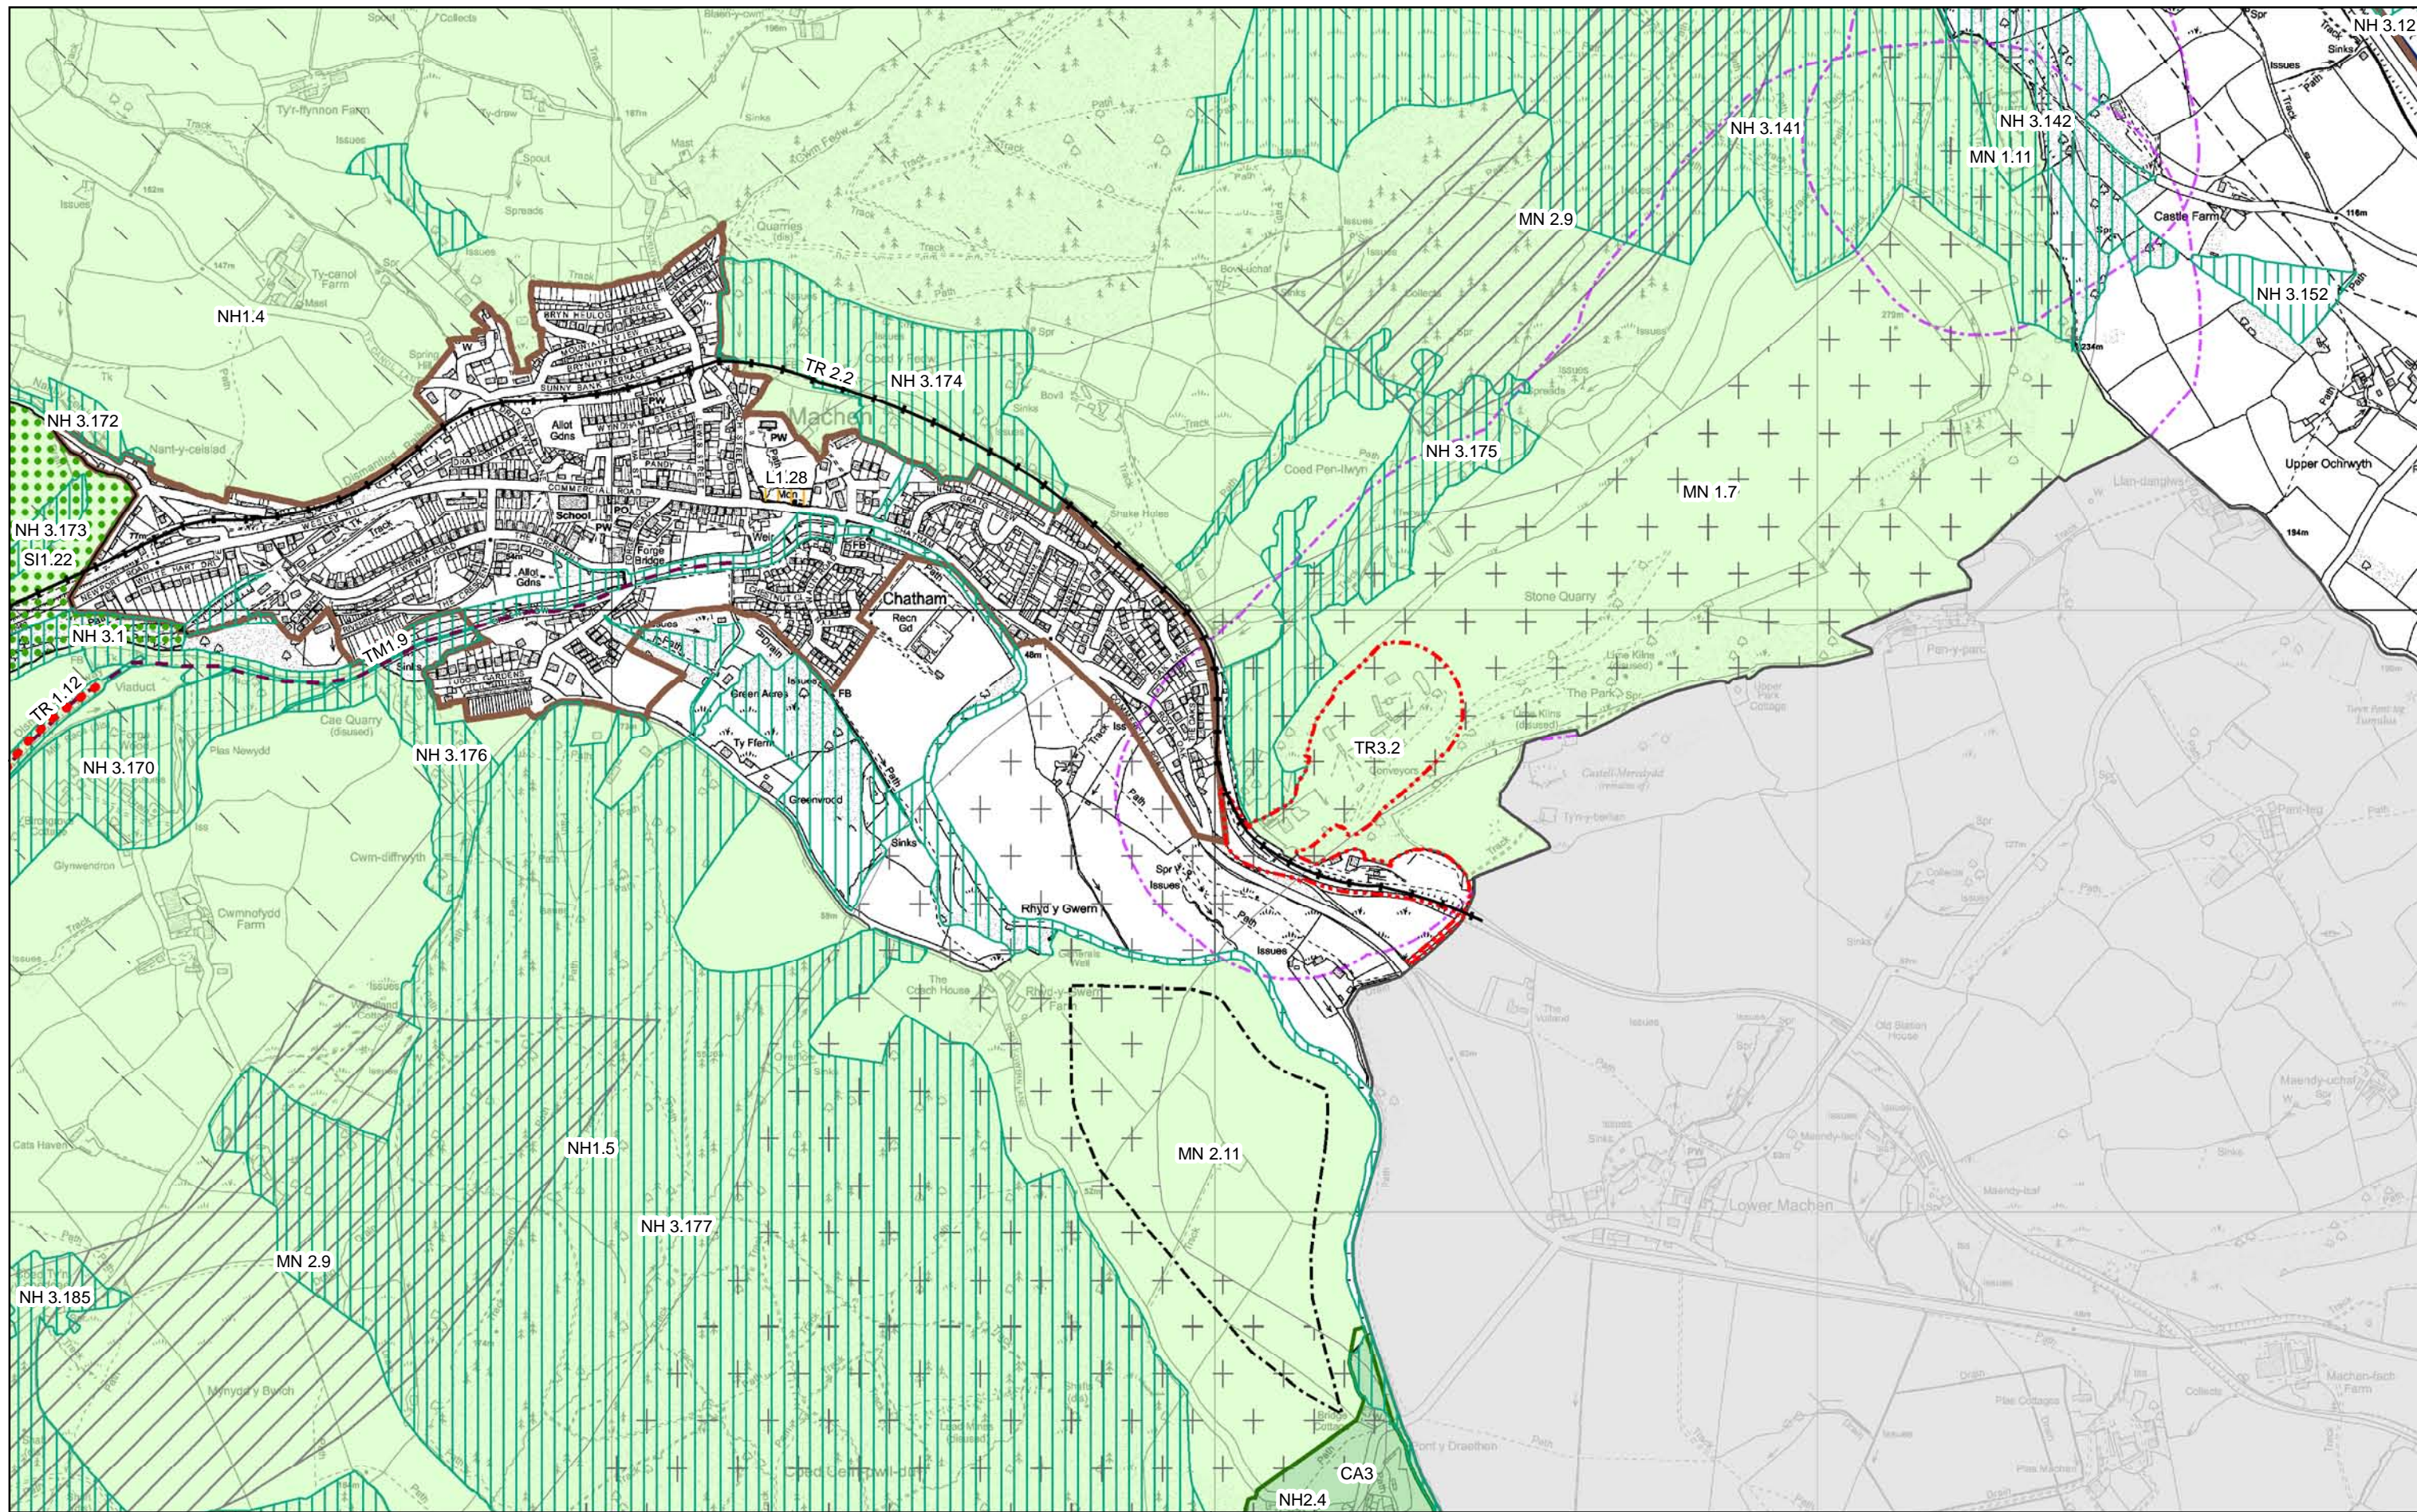

Scale: 1:10,000	Proposals Map
	Map Ref: ST2288	Deposit
© Crown Copyright 2016, Caerphilly County Borough Council, 100025372. © Hawlfraint y Goron, 2016. Cyngor Bwrdeistref Sirol Caerffili, 100025372.