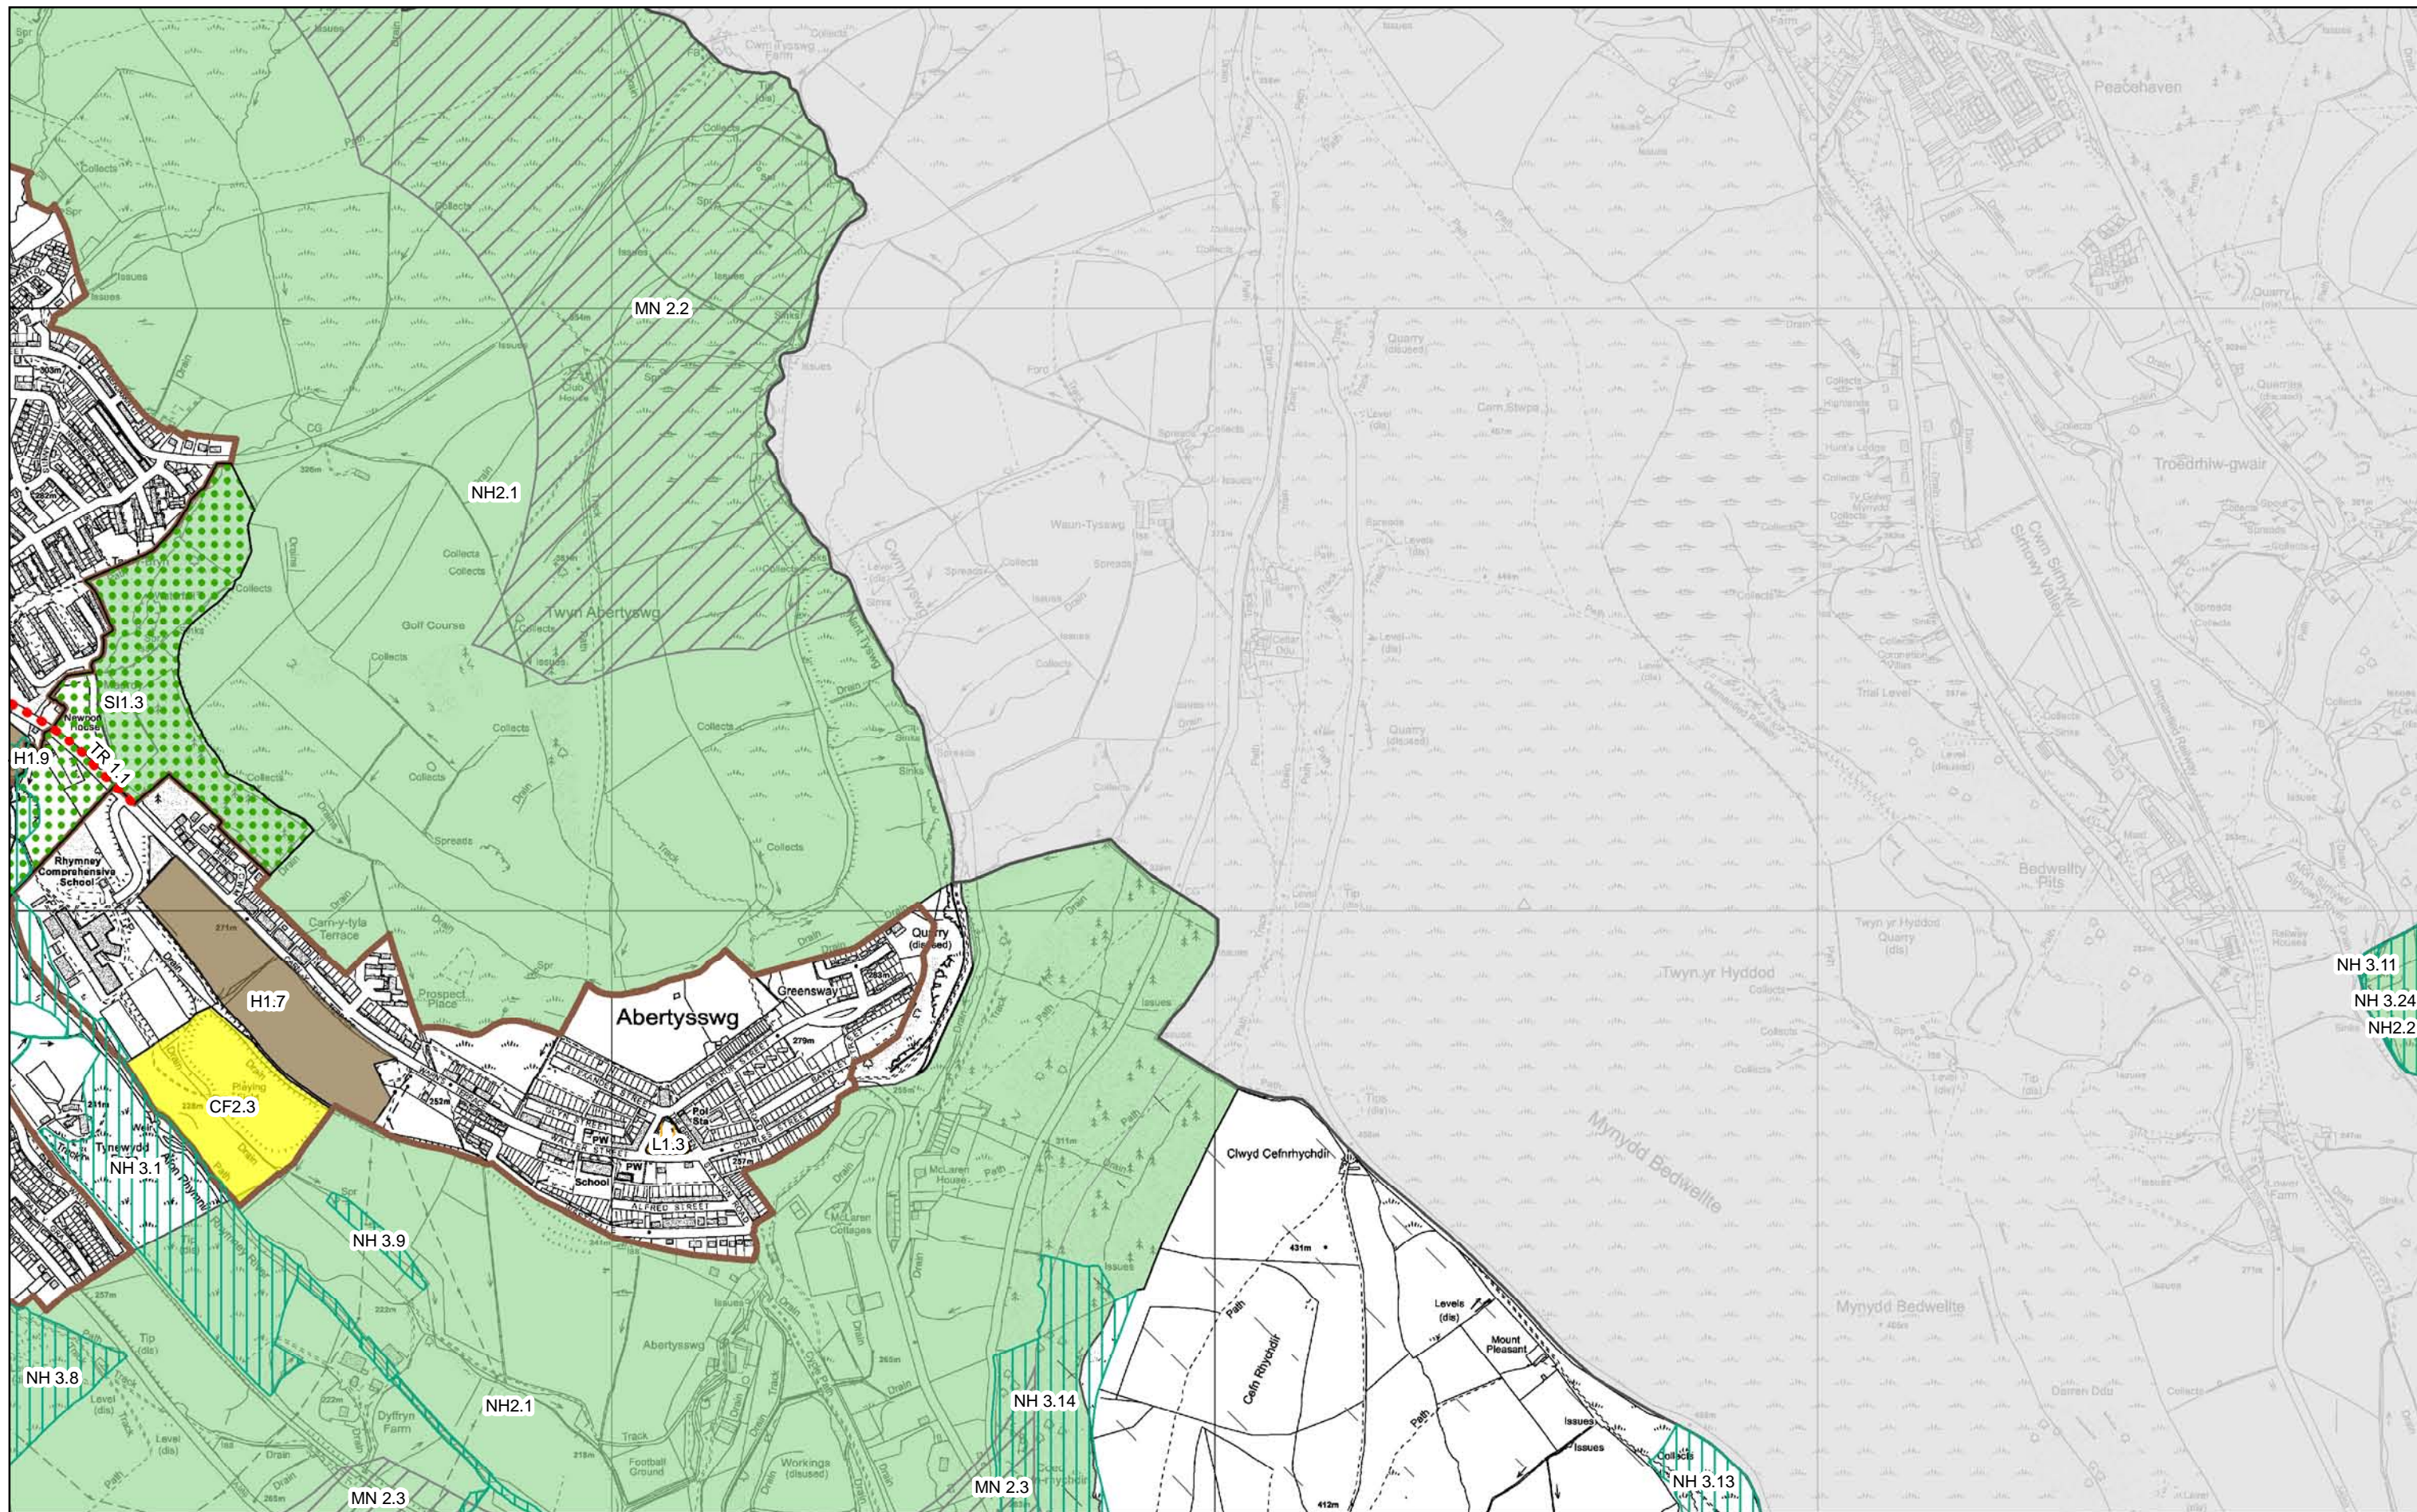

Scale: 1:10,000	Proposals Map
	Map Ref: SO1406	Deposit
© Crown Copyright 2016, Caerphilly County Borough Council, 100025372. © Hawlfraint y Goron, 2016. Cyngor Bwrdeistref Sirol Caerffili, 100025372.		

05

Replacement Caerphilly CB Local Development Plan
Up to 2031