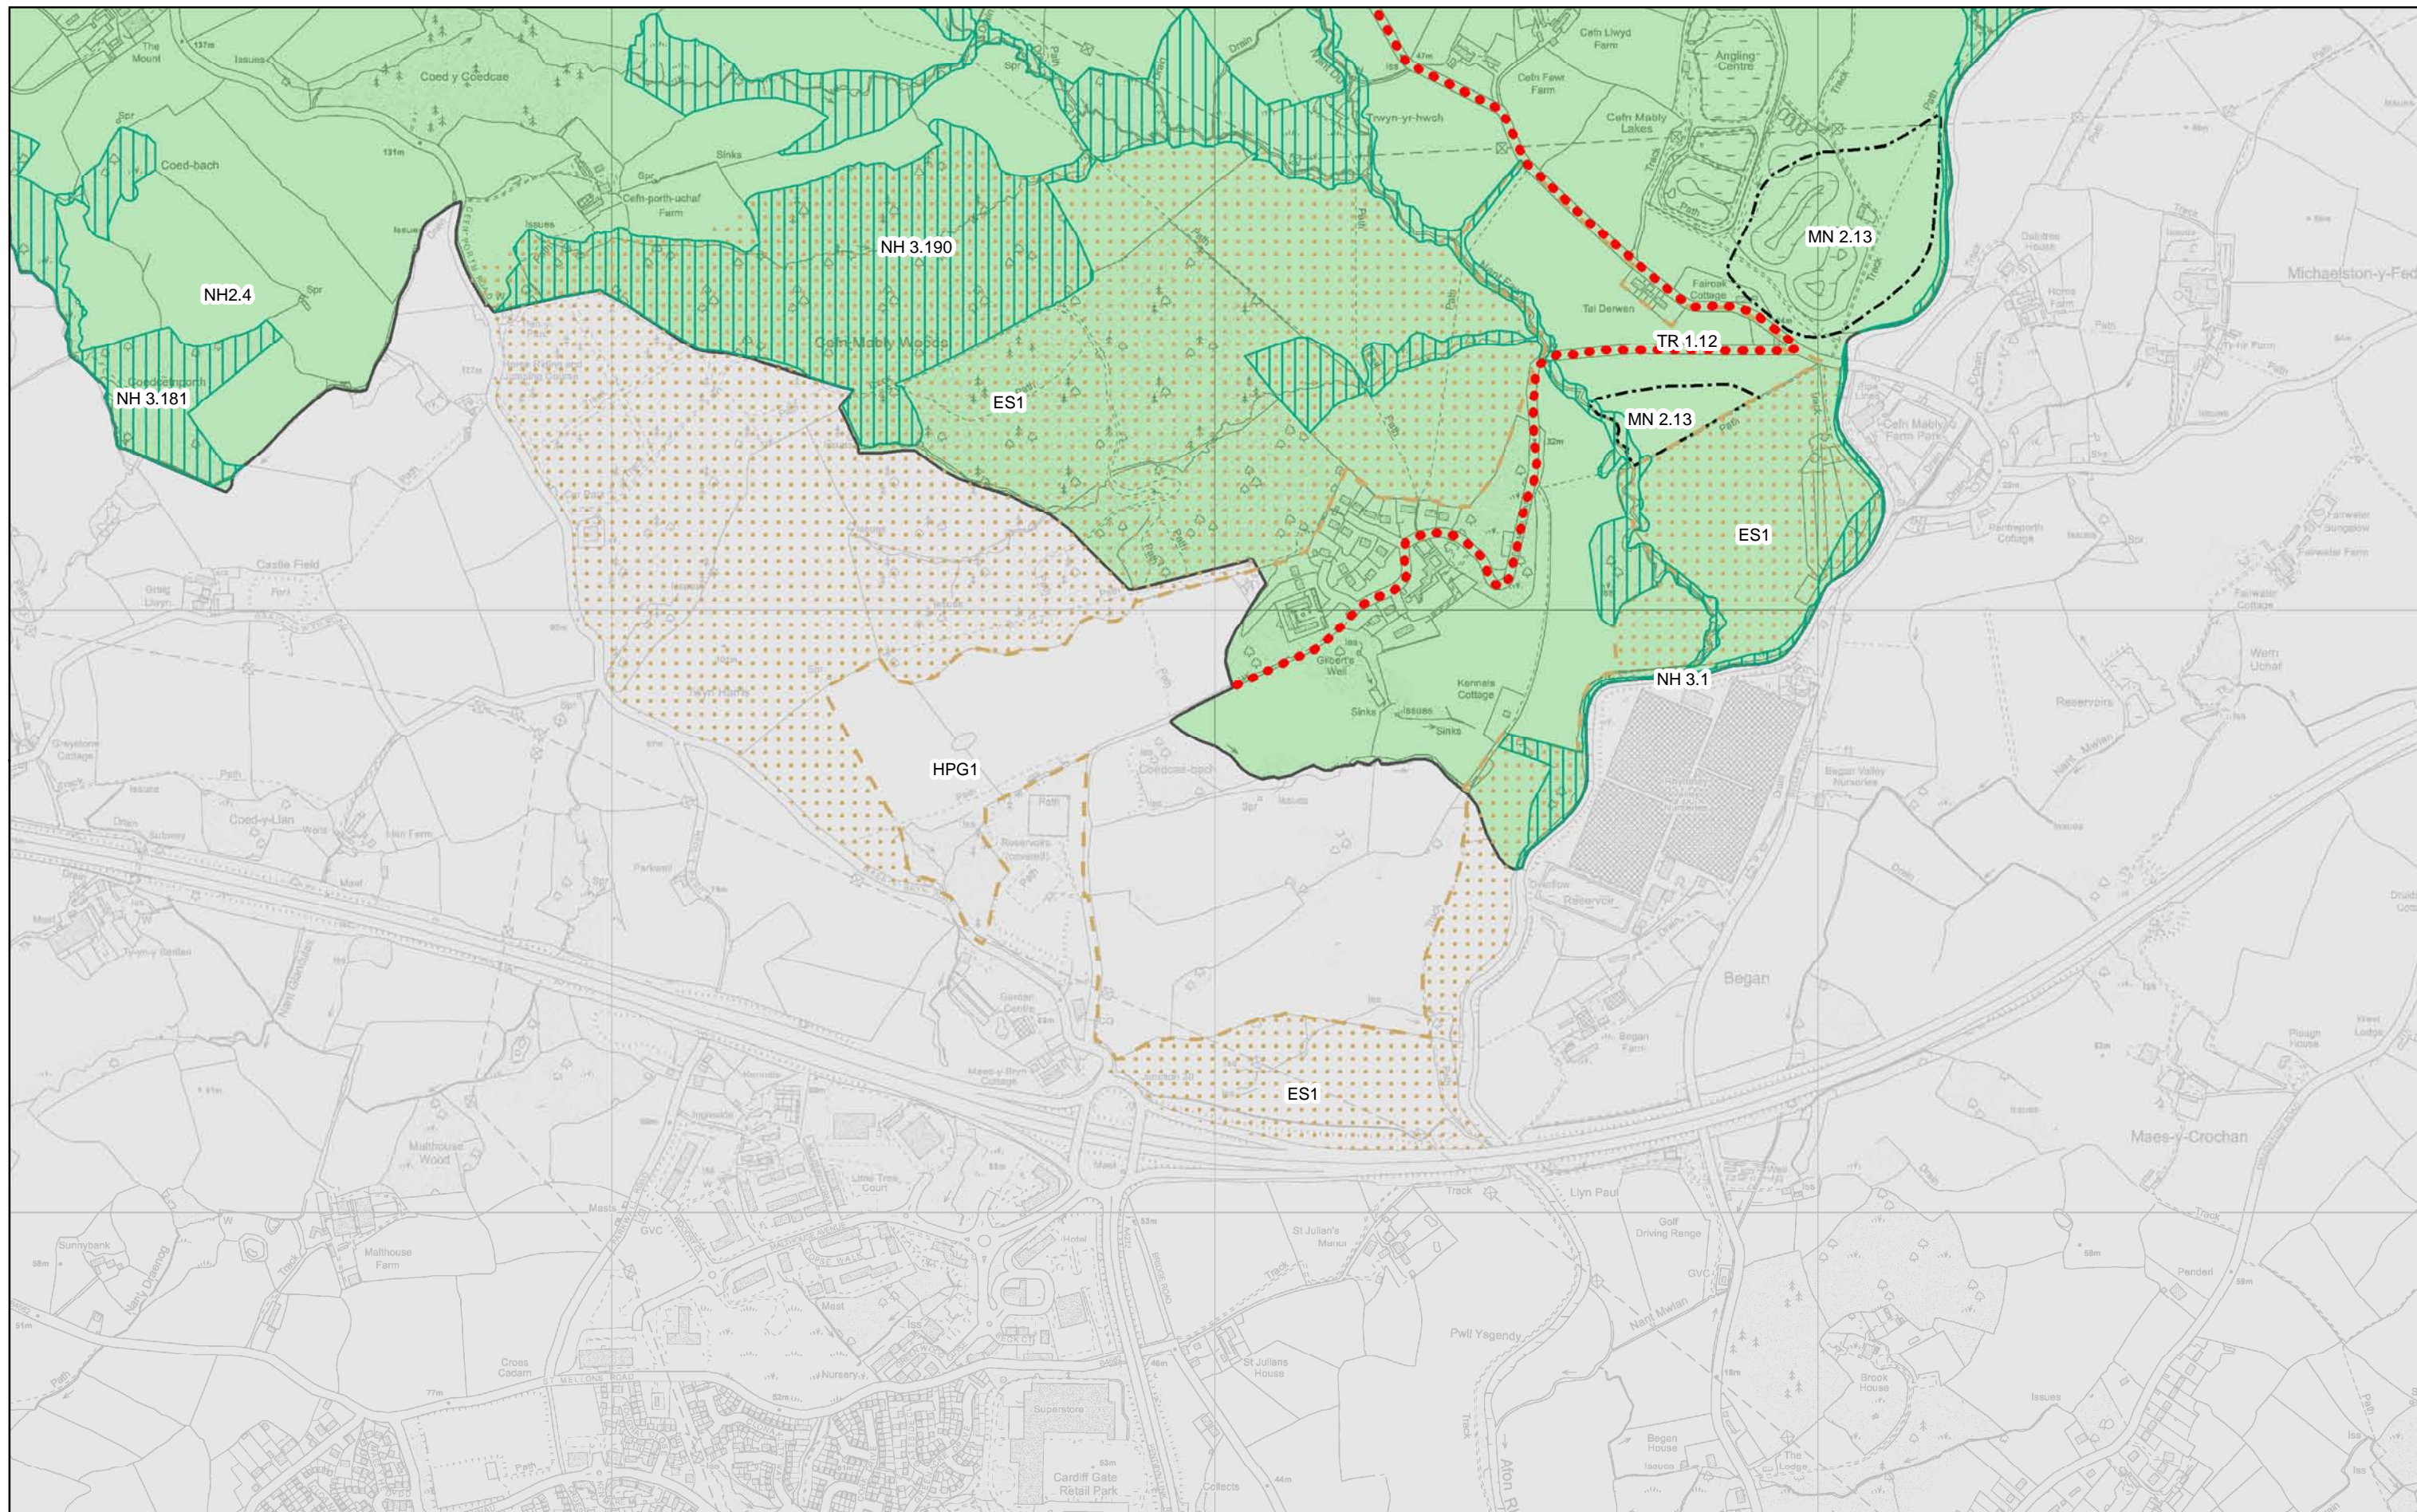

Scale: 1:10,000	Proposals Map
	Map Ref: ST2283	Deposit
© Crown Copyright 2016, Caerphilly County Borough Council, 100025372. © Hawlfraint y Goron, 2016. Cyngor Bwrdeistref Sirol Caerffili, 100025372.