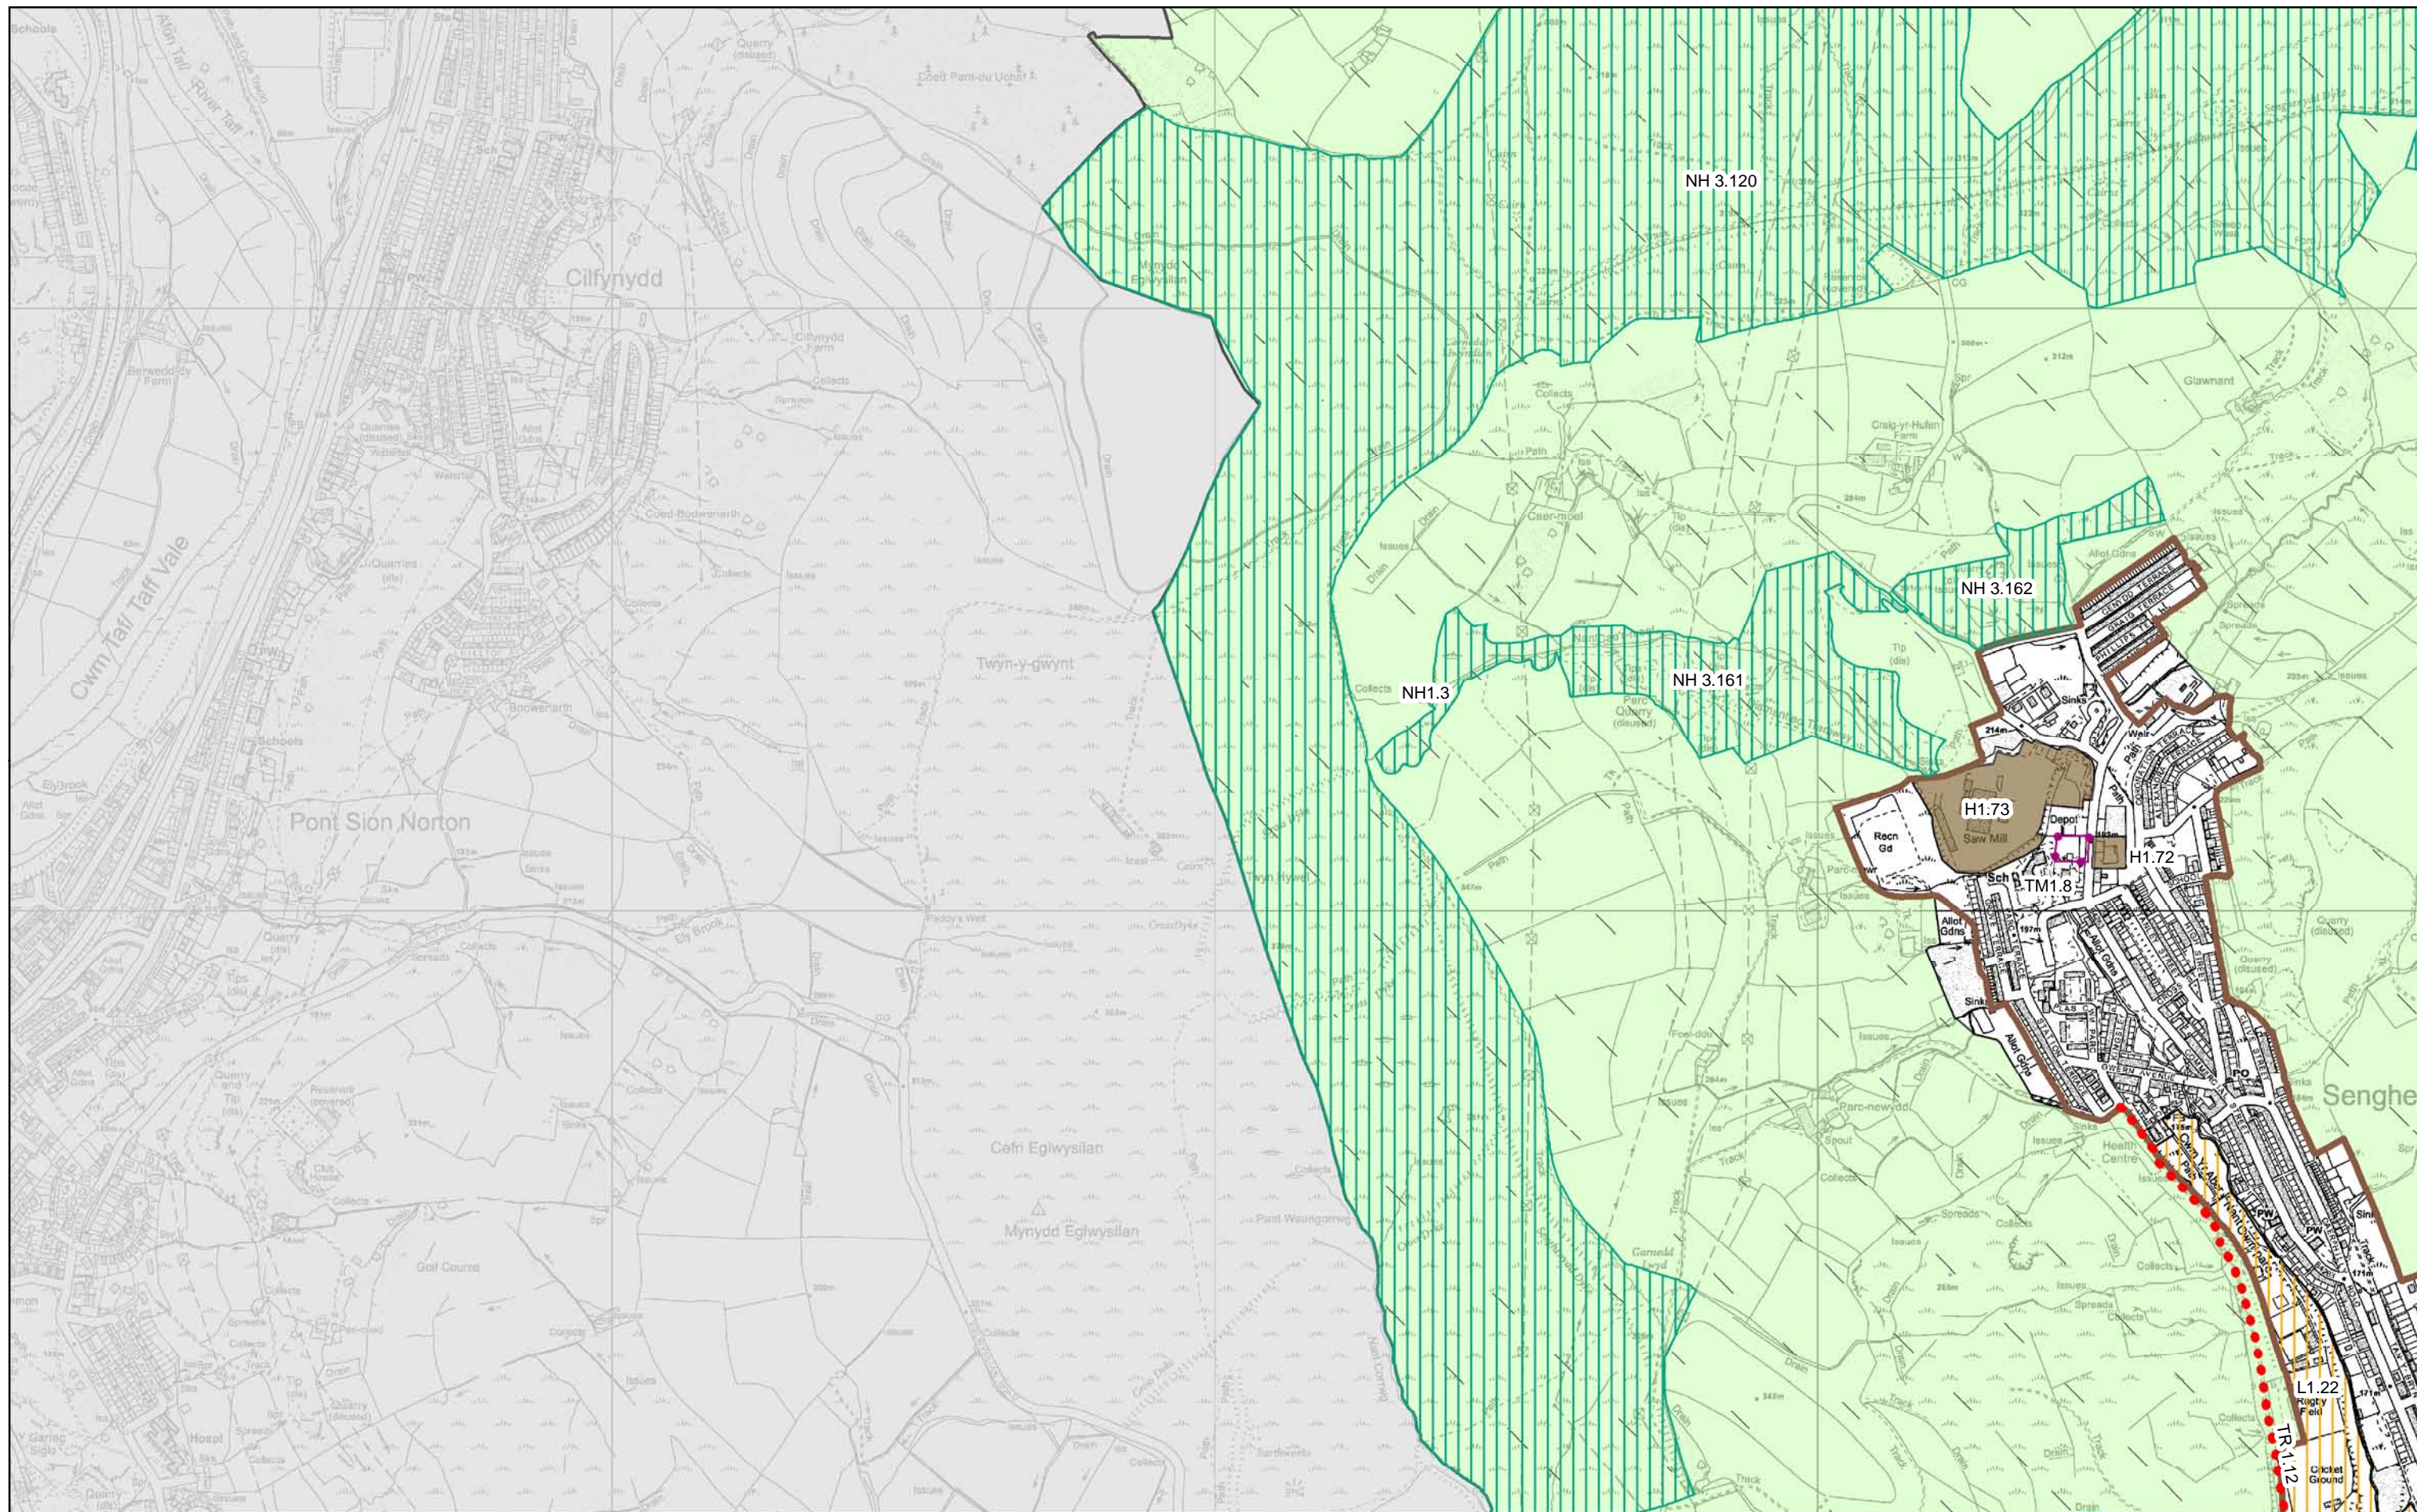

Scale: 1:10,000	Proposals Map
	Map Ref: ST1091	Deposit
© Crown Copyright 2016, Caerphilly County Borough Council, 100025372. © Hawlfraint y Goron, 2016. Cyngor Bwrdeistref Sirol Caerffili, 100025372.