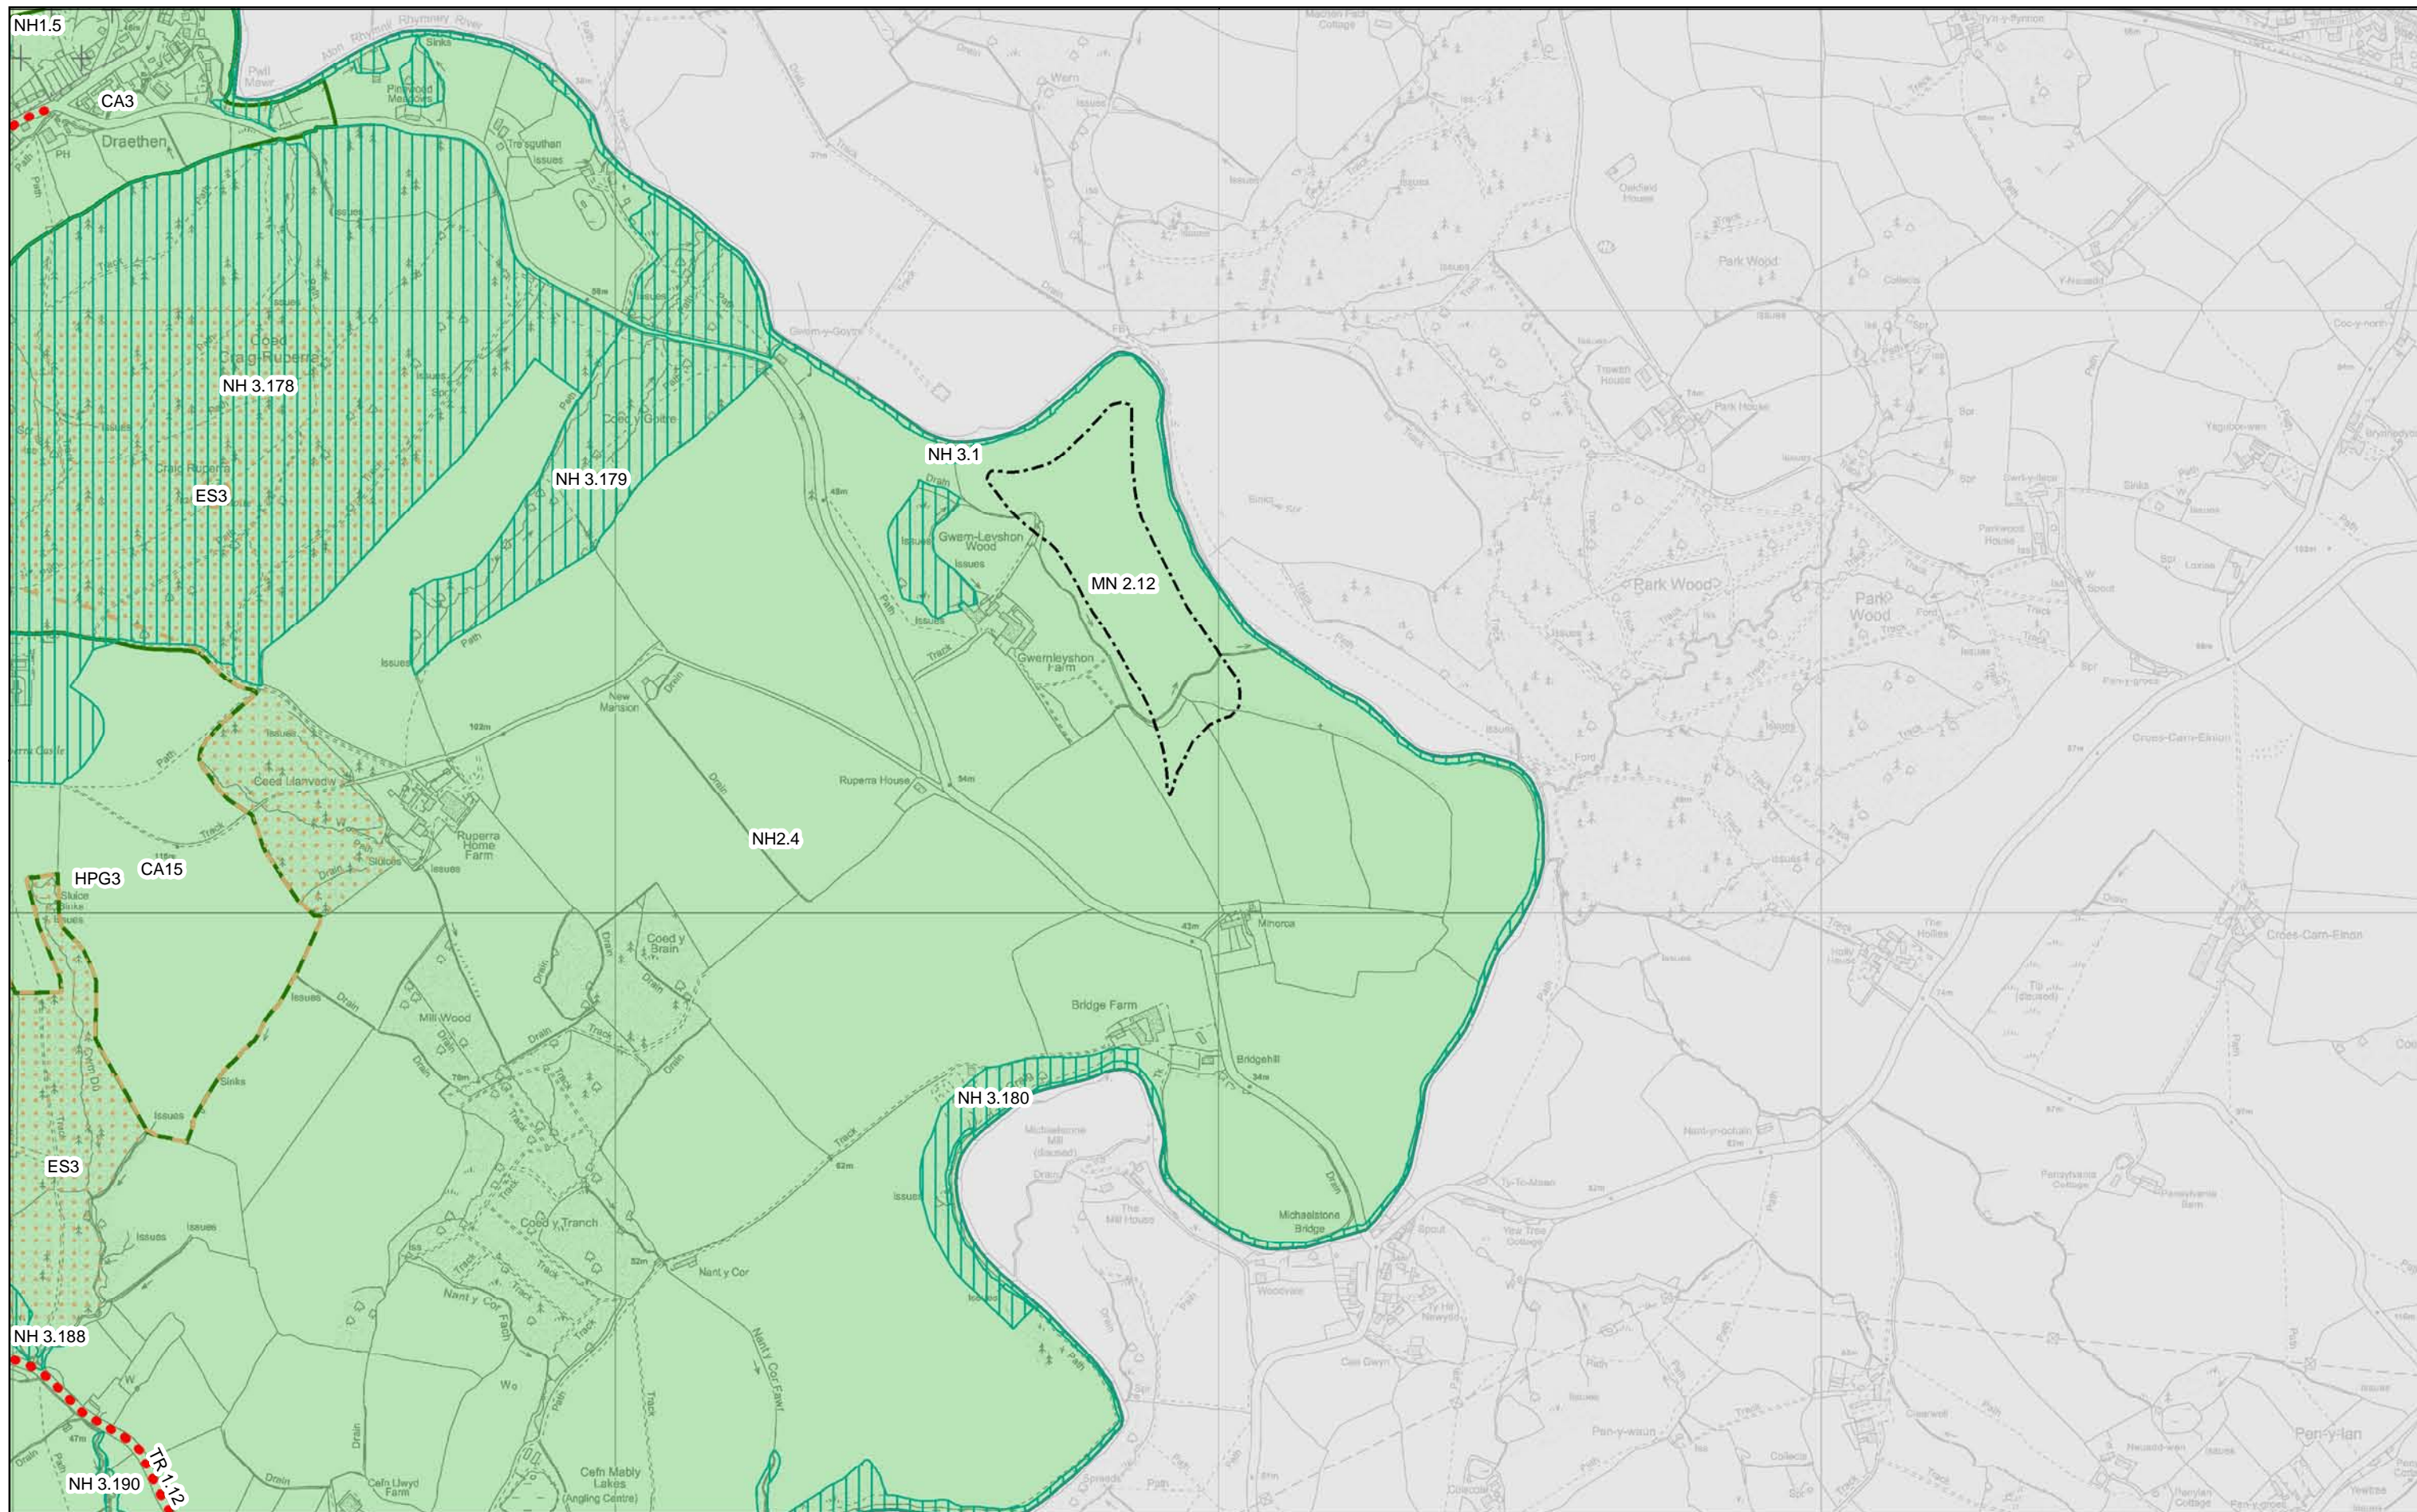

Scale: 1:10,000	Proposals Map
	Map Ref: ST2686	Deposit
© Crown Copyright 2016, Caerphilly County Borough Council, 100025372. © Hawlfraint y Goron, 2016. Cyngor Bwrdeistref Sirol Caerffili, 100025372.		

41

Replacement Caerphilly CB Local Development Plan
Up to 2031