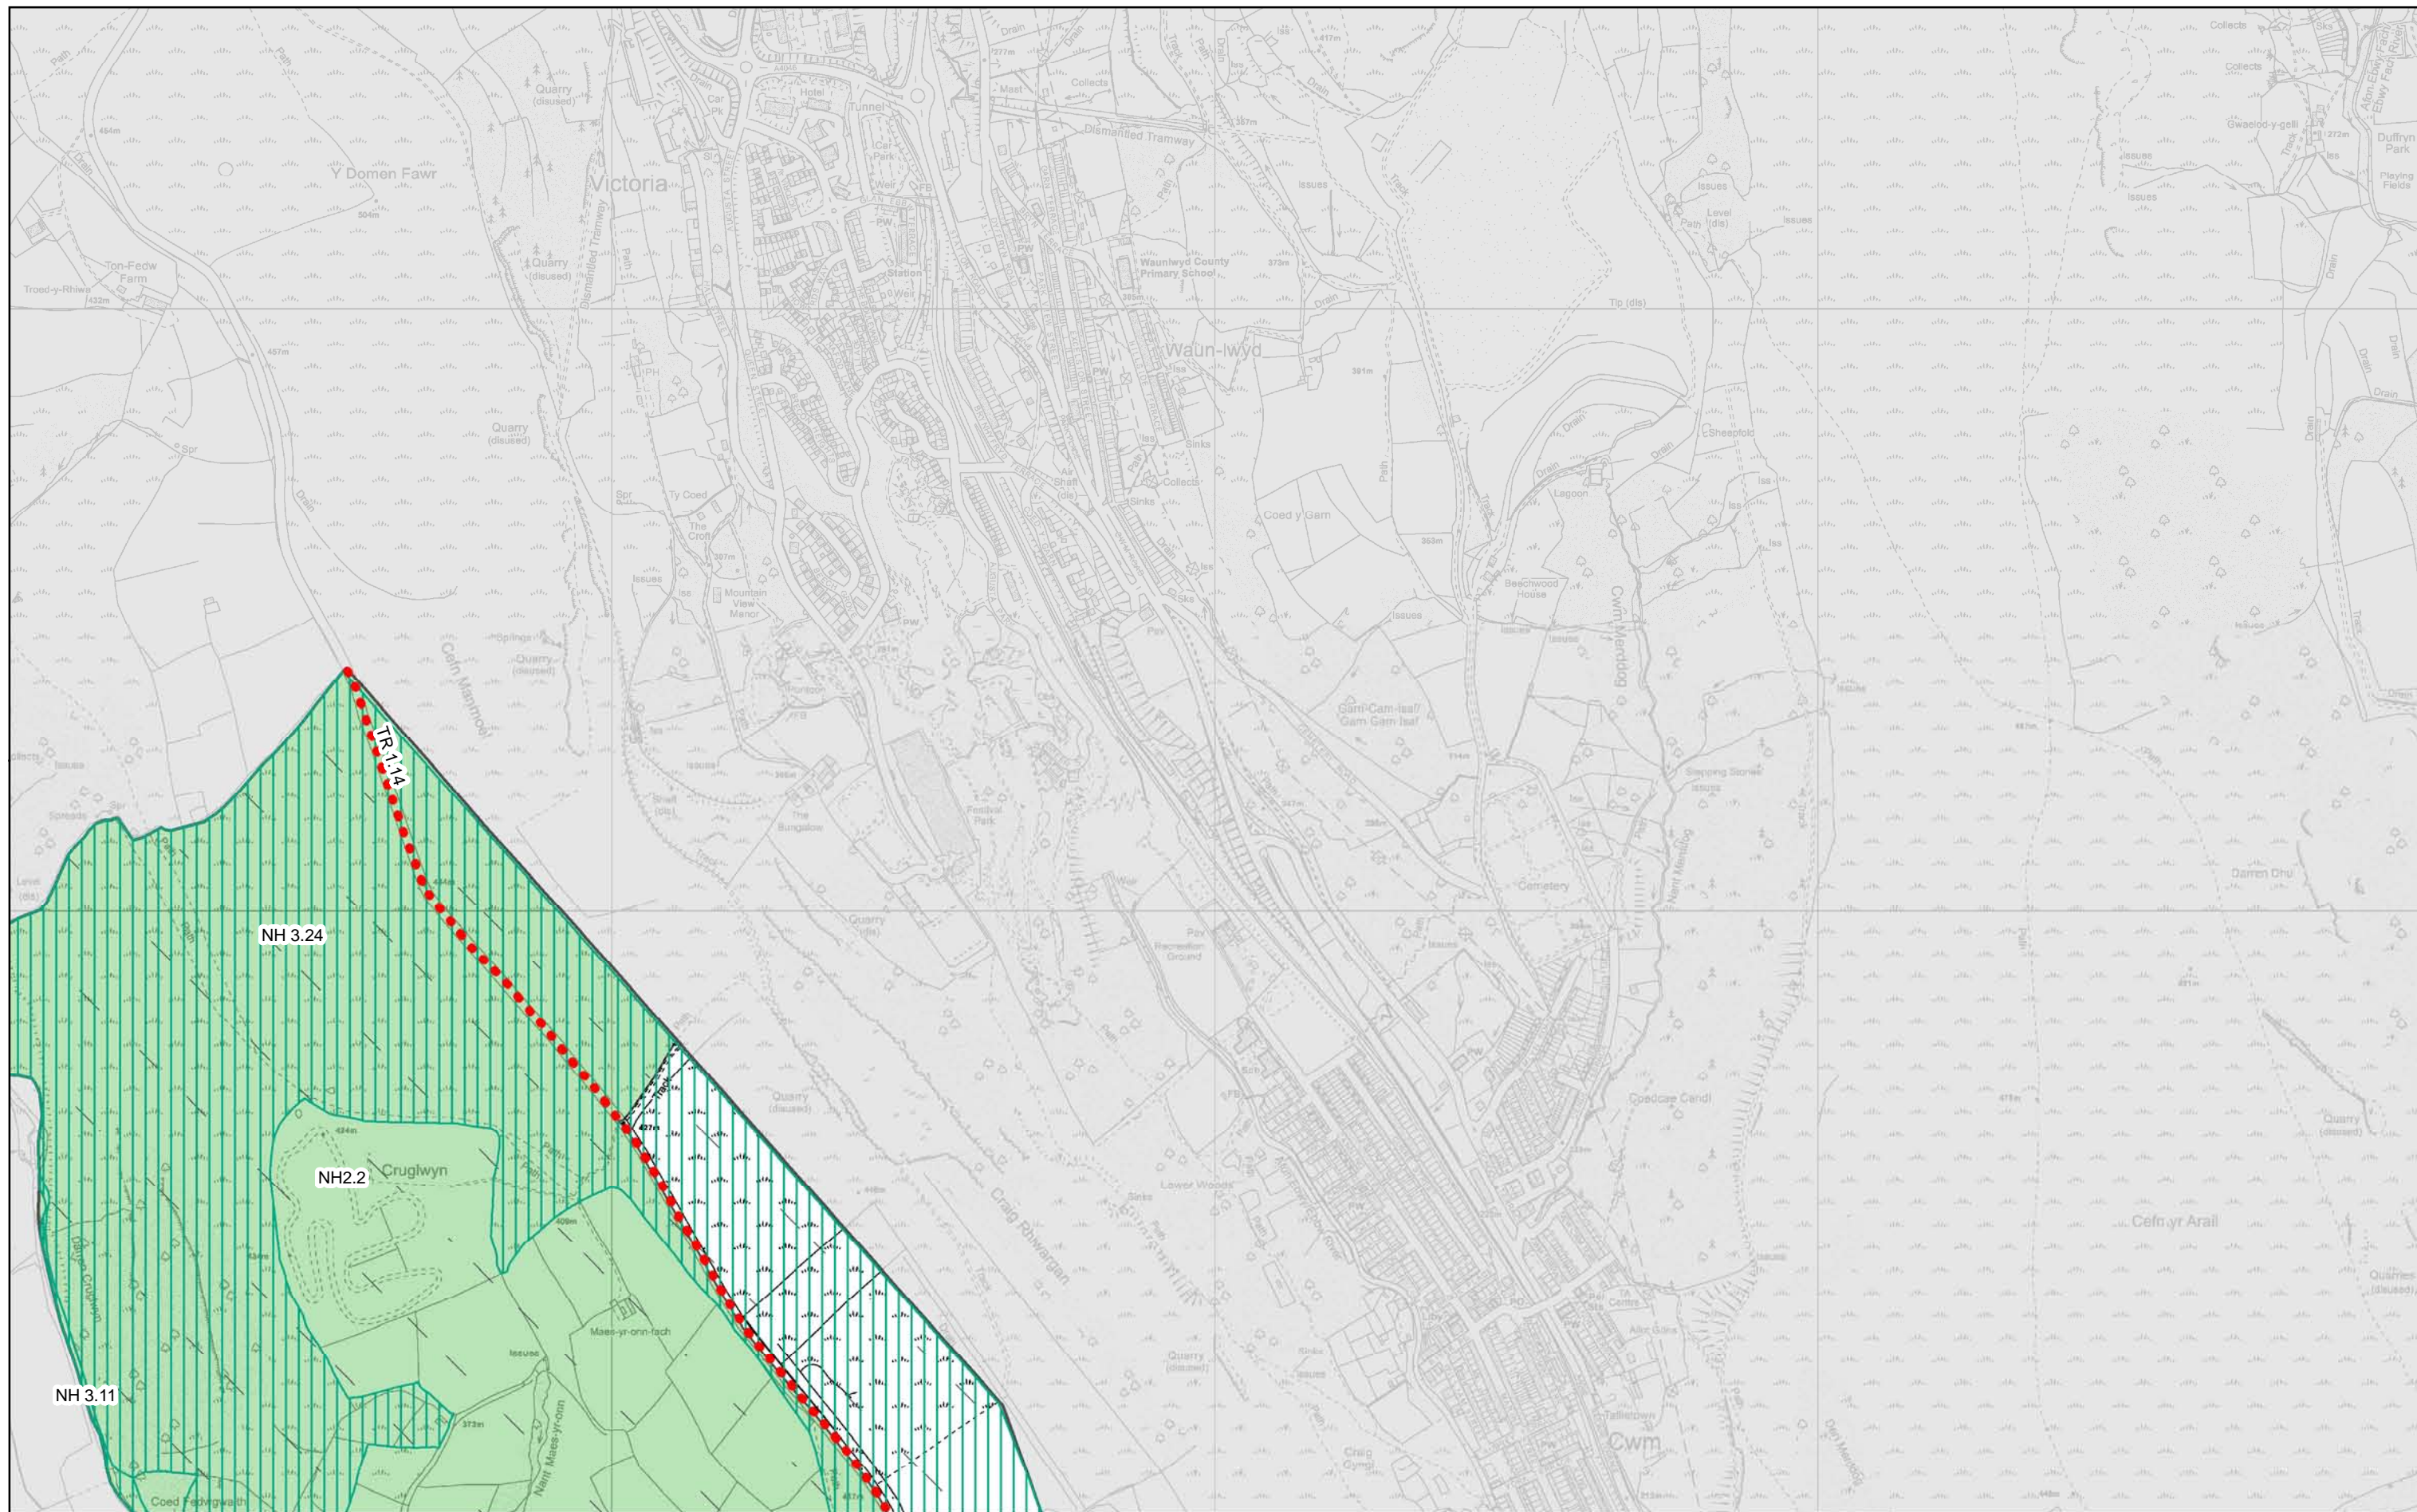

Scale: 1:10,000	Proposals Map
	Map Ref: SO1806	Deposit
© Crown Copyright 2016, Caerphilly County Borough Council, 100025372. © Hawlfraint y Goron, 2016. Cyngor Bwrdeistref Sirol Caerffili, 100025372.		

06

Replacement Caerphilly CB Local Development Plan
Up to 2031