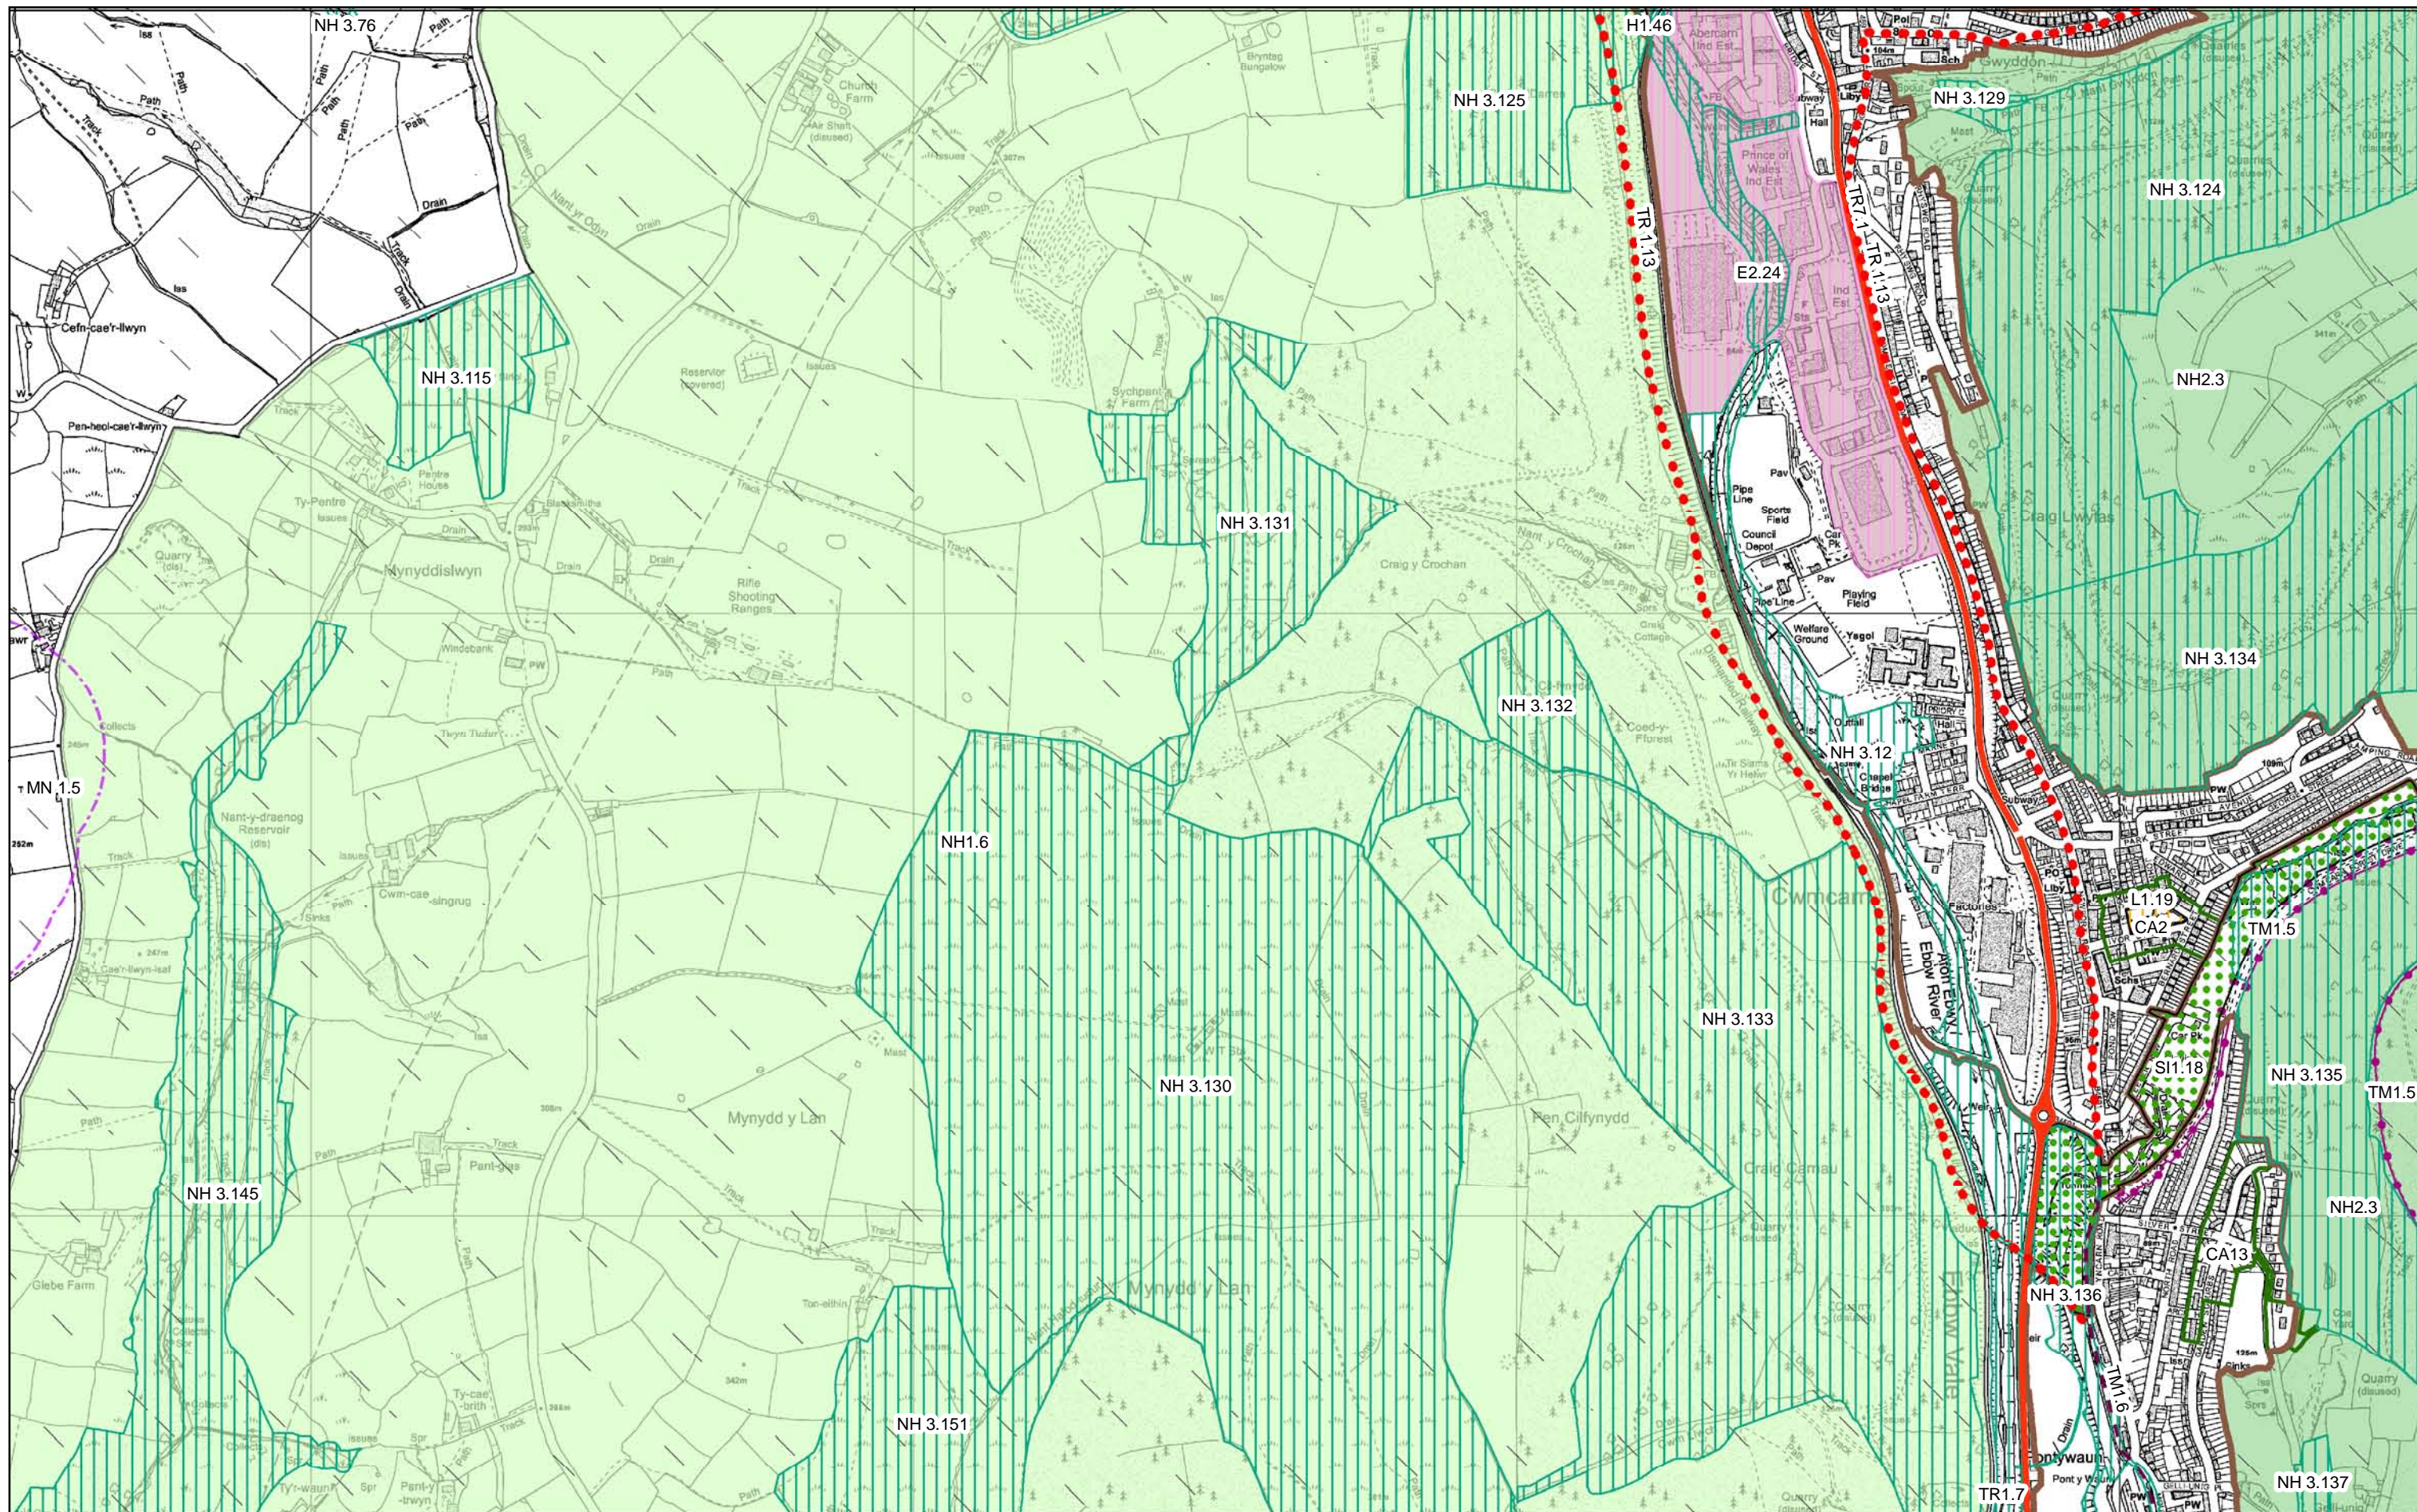

Scale: 1:10,000	Proposals Map
	Map Ref: ST2293	Deposit
© Crown Copyright 2016, Caerphilly County Borough Council, 100025372. © Hawlfraint y Goron, 2016. Cyngor Bwrdeistref Sirol Caerffili, 100025372.