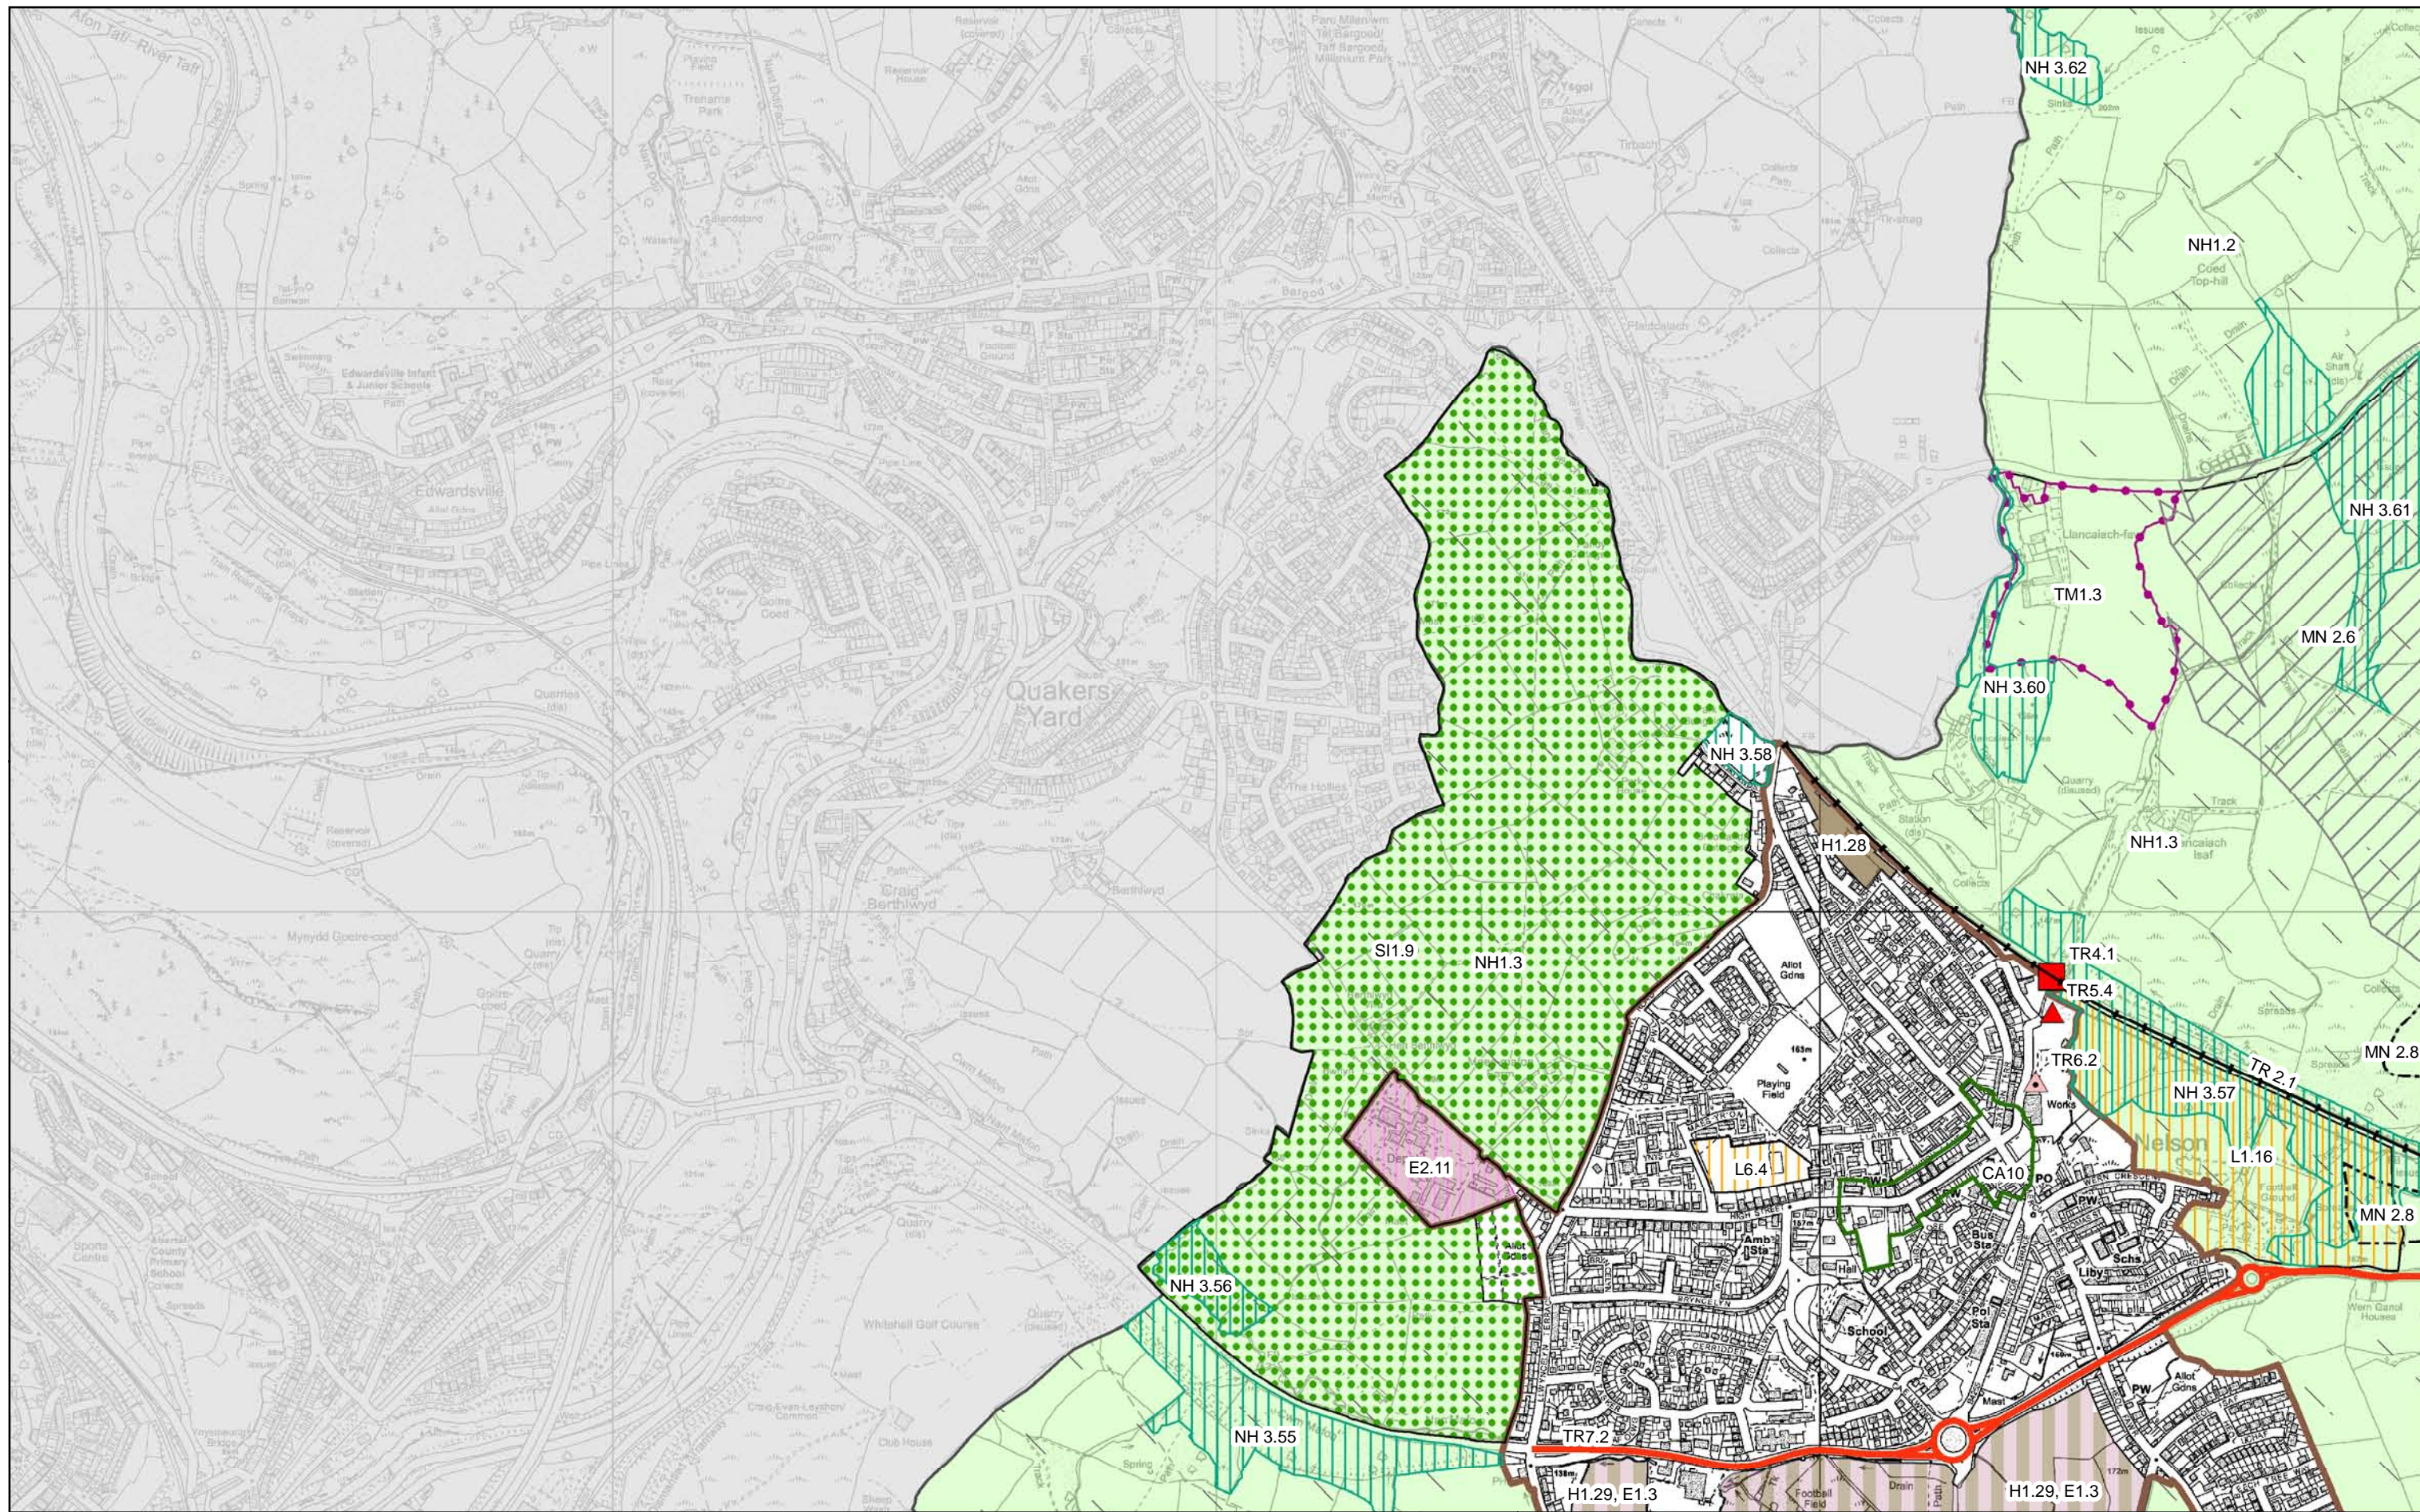

Scale: 1:10,000	Proposals Map
	Map Ref: ST1096	Deposit
© Crown Copyright 2016, Caerphilly County Borough Council, 100025372. © Hawlfraint y Goron, 2016. Cyngor Bwrdeistref Sirol Caerffili, 100025372.