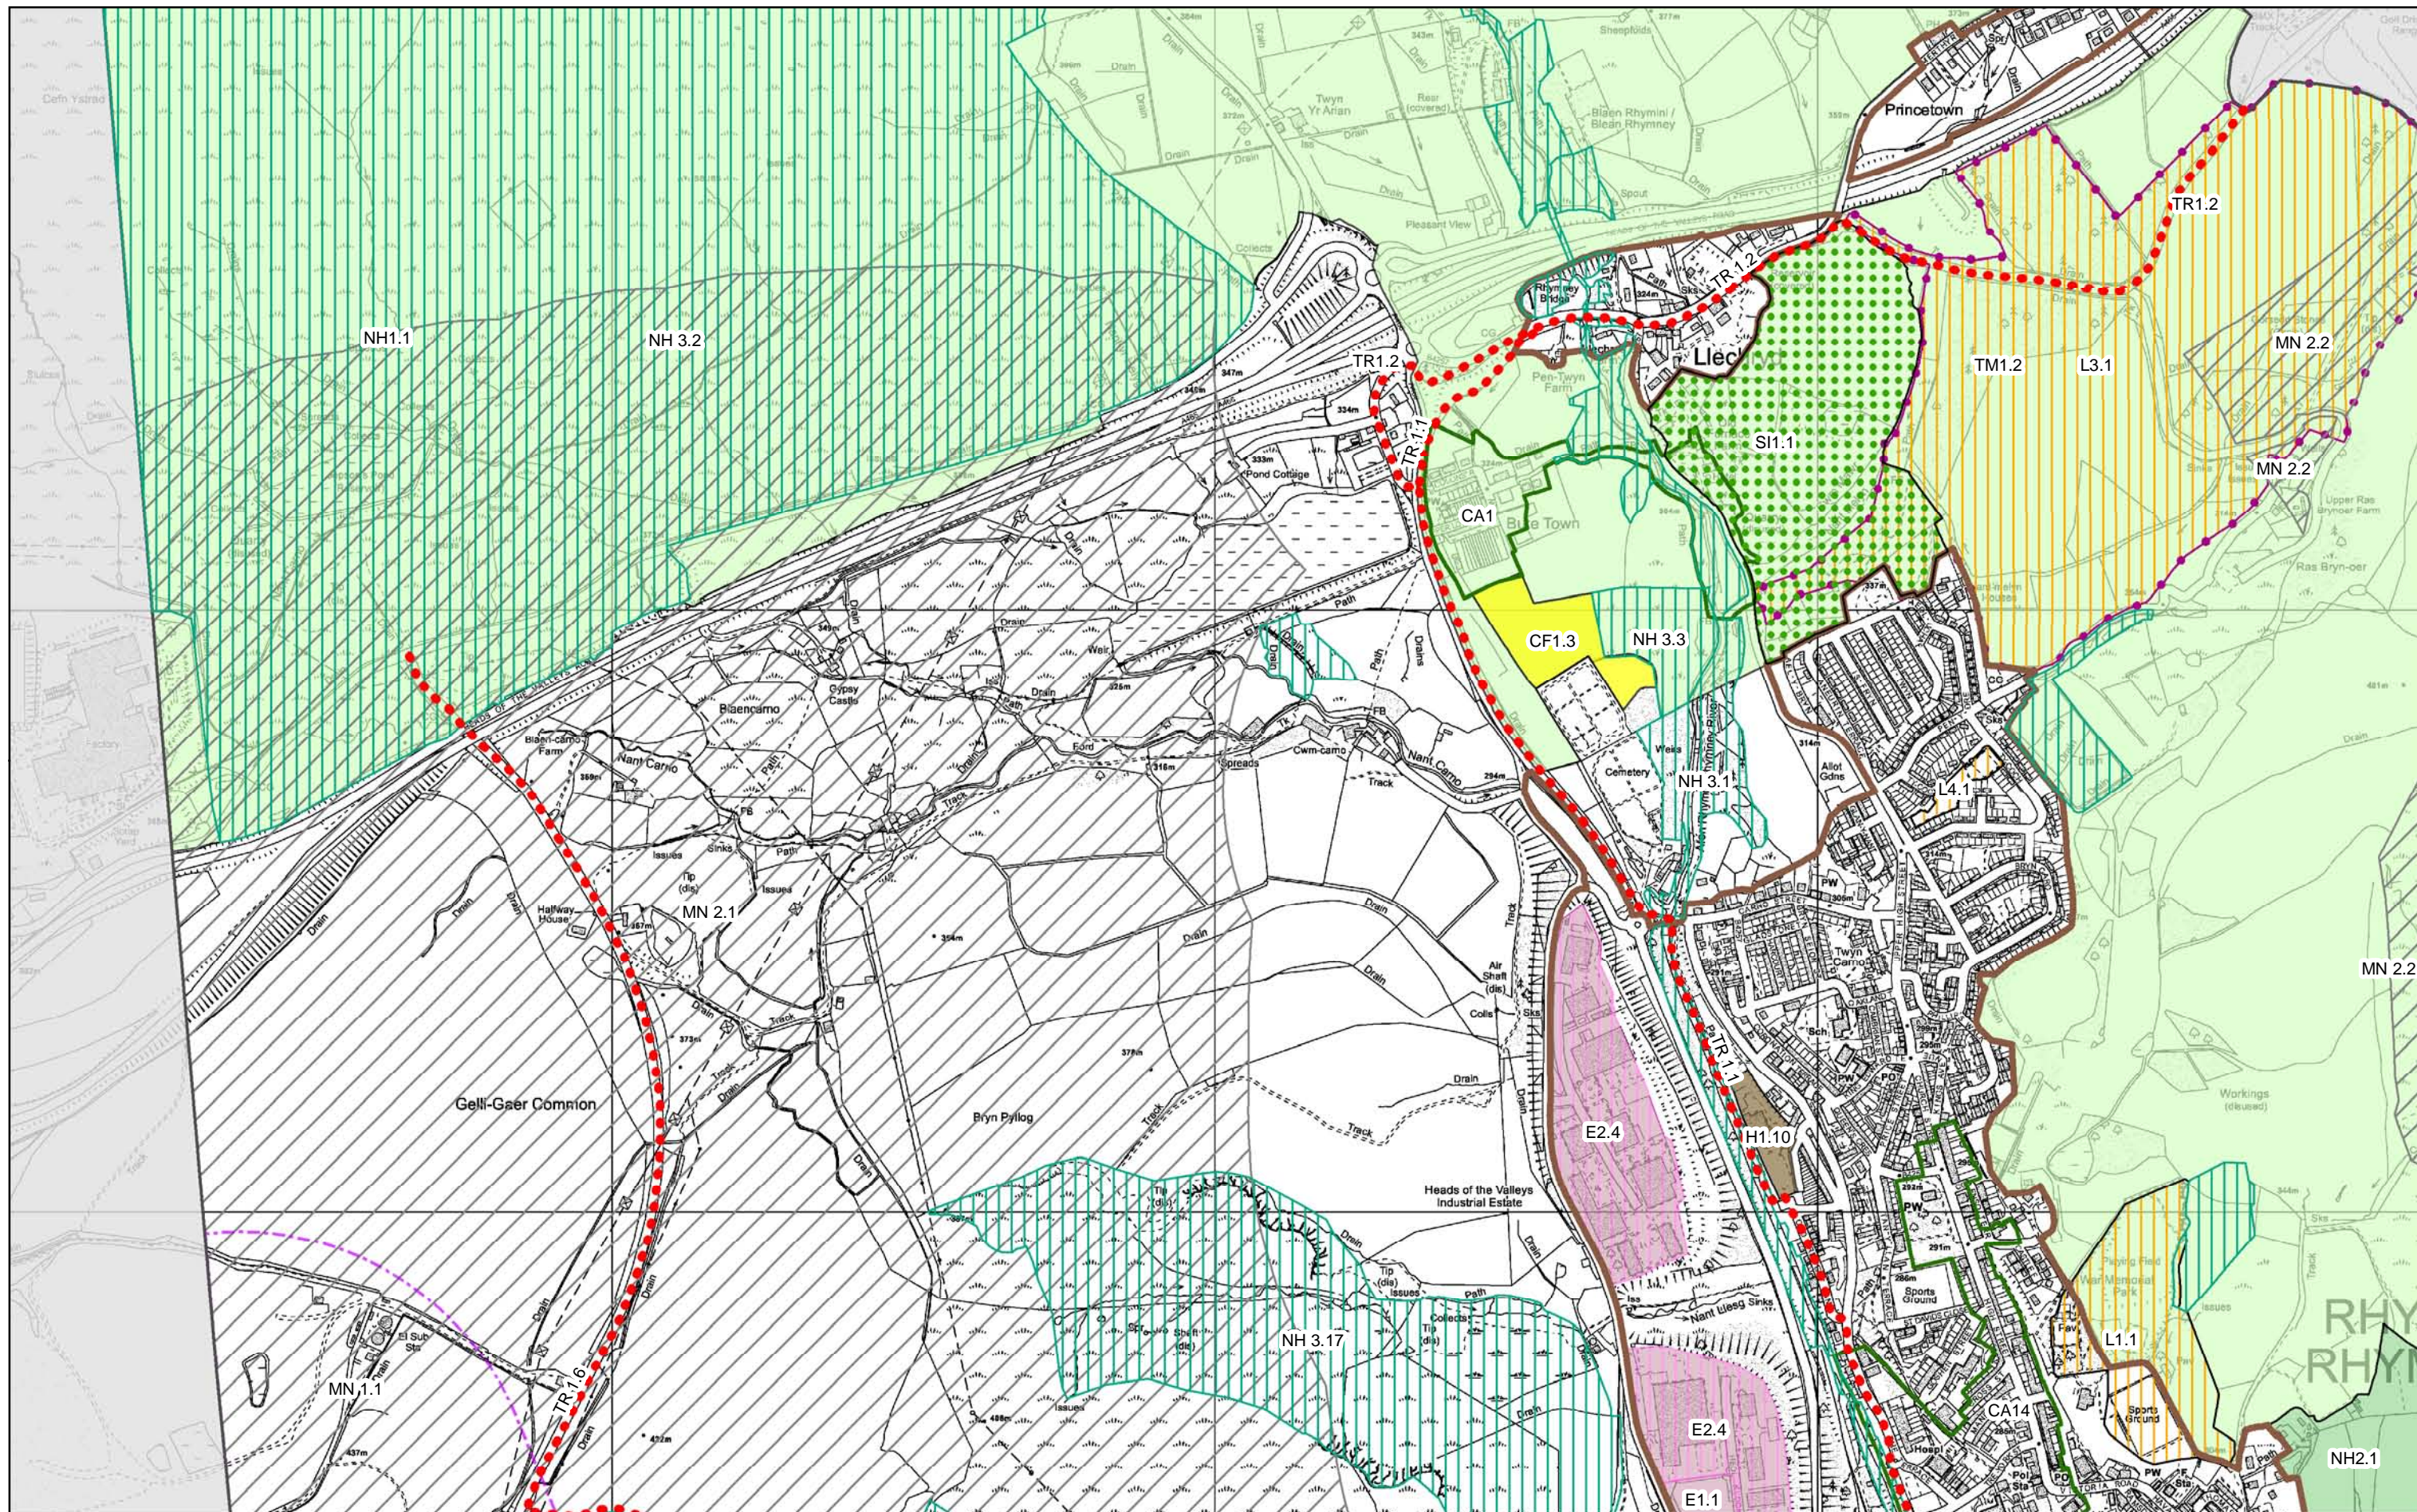

Scale: 1:10,000	Proposals Map
	Map Ref: SO1008	Deposit
© Crown Copyright 2016, Caerphilly County Borough Council, 100025372. © Hawlfraint y Goron, 2016. Cyngor Bwrdeistref Sirol Caerffili, 100025372.		

02

Replacement Caerphilly CB Local Development Plan
Up to 2031