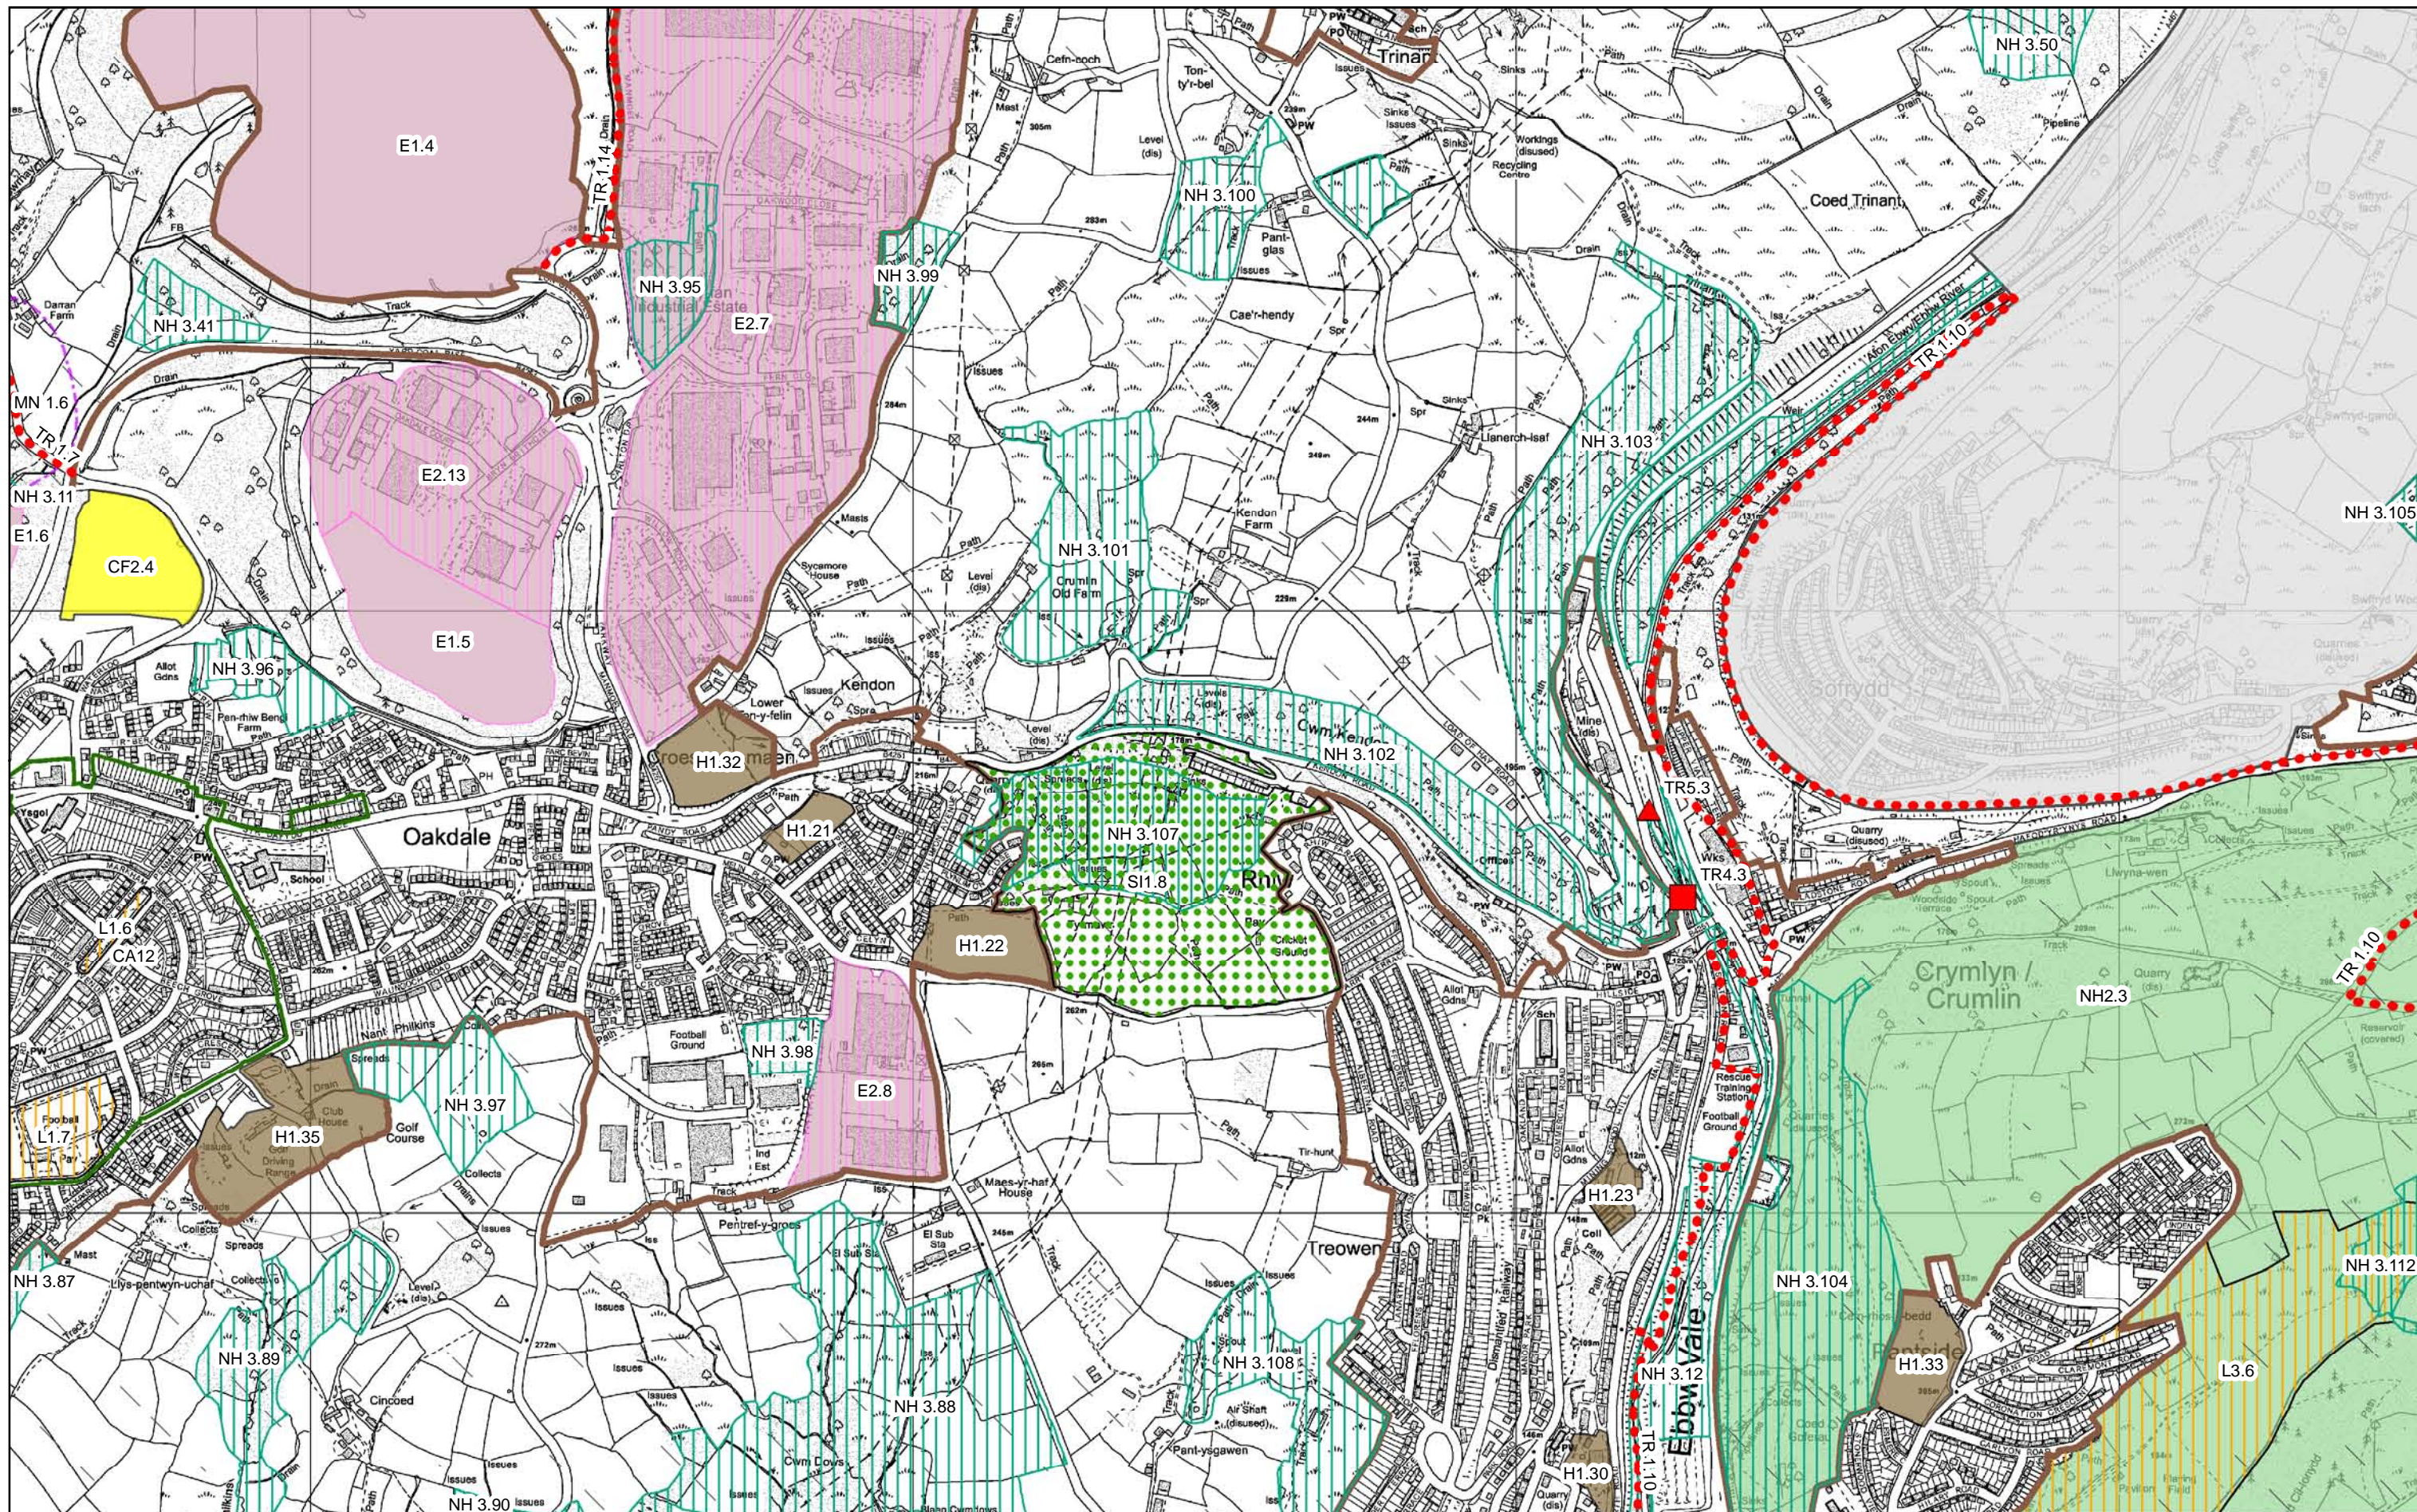

Scale: 1:10,000	Proposals Map
	Map Ref: ST1898	Deposit
© Crown Copyright 2016, Caerphilly County Borough Council, 100025372. © Hawlfraint y Goron, 2016. Cyngor Bwrdeistref Sirol Caerffili, 100025372.