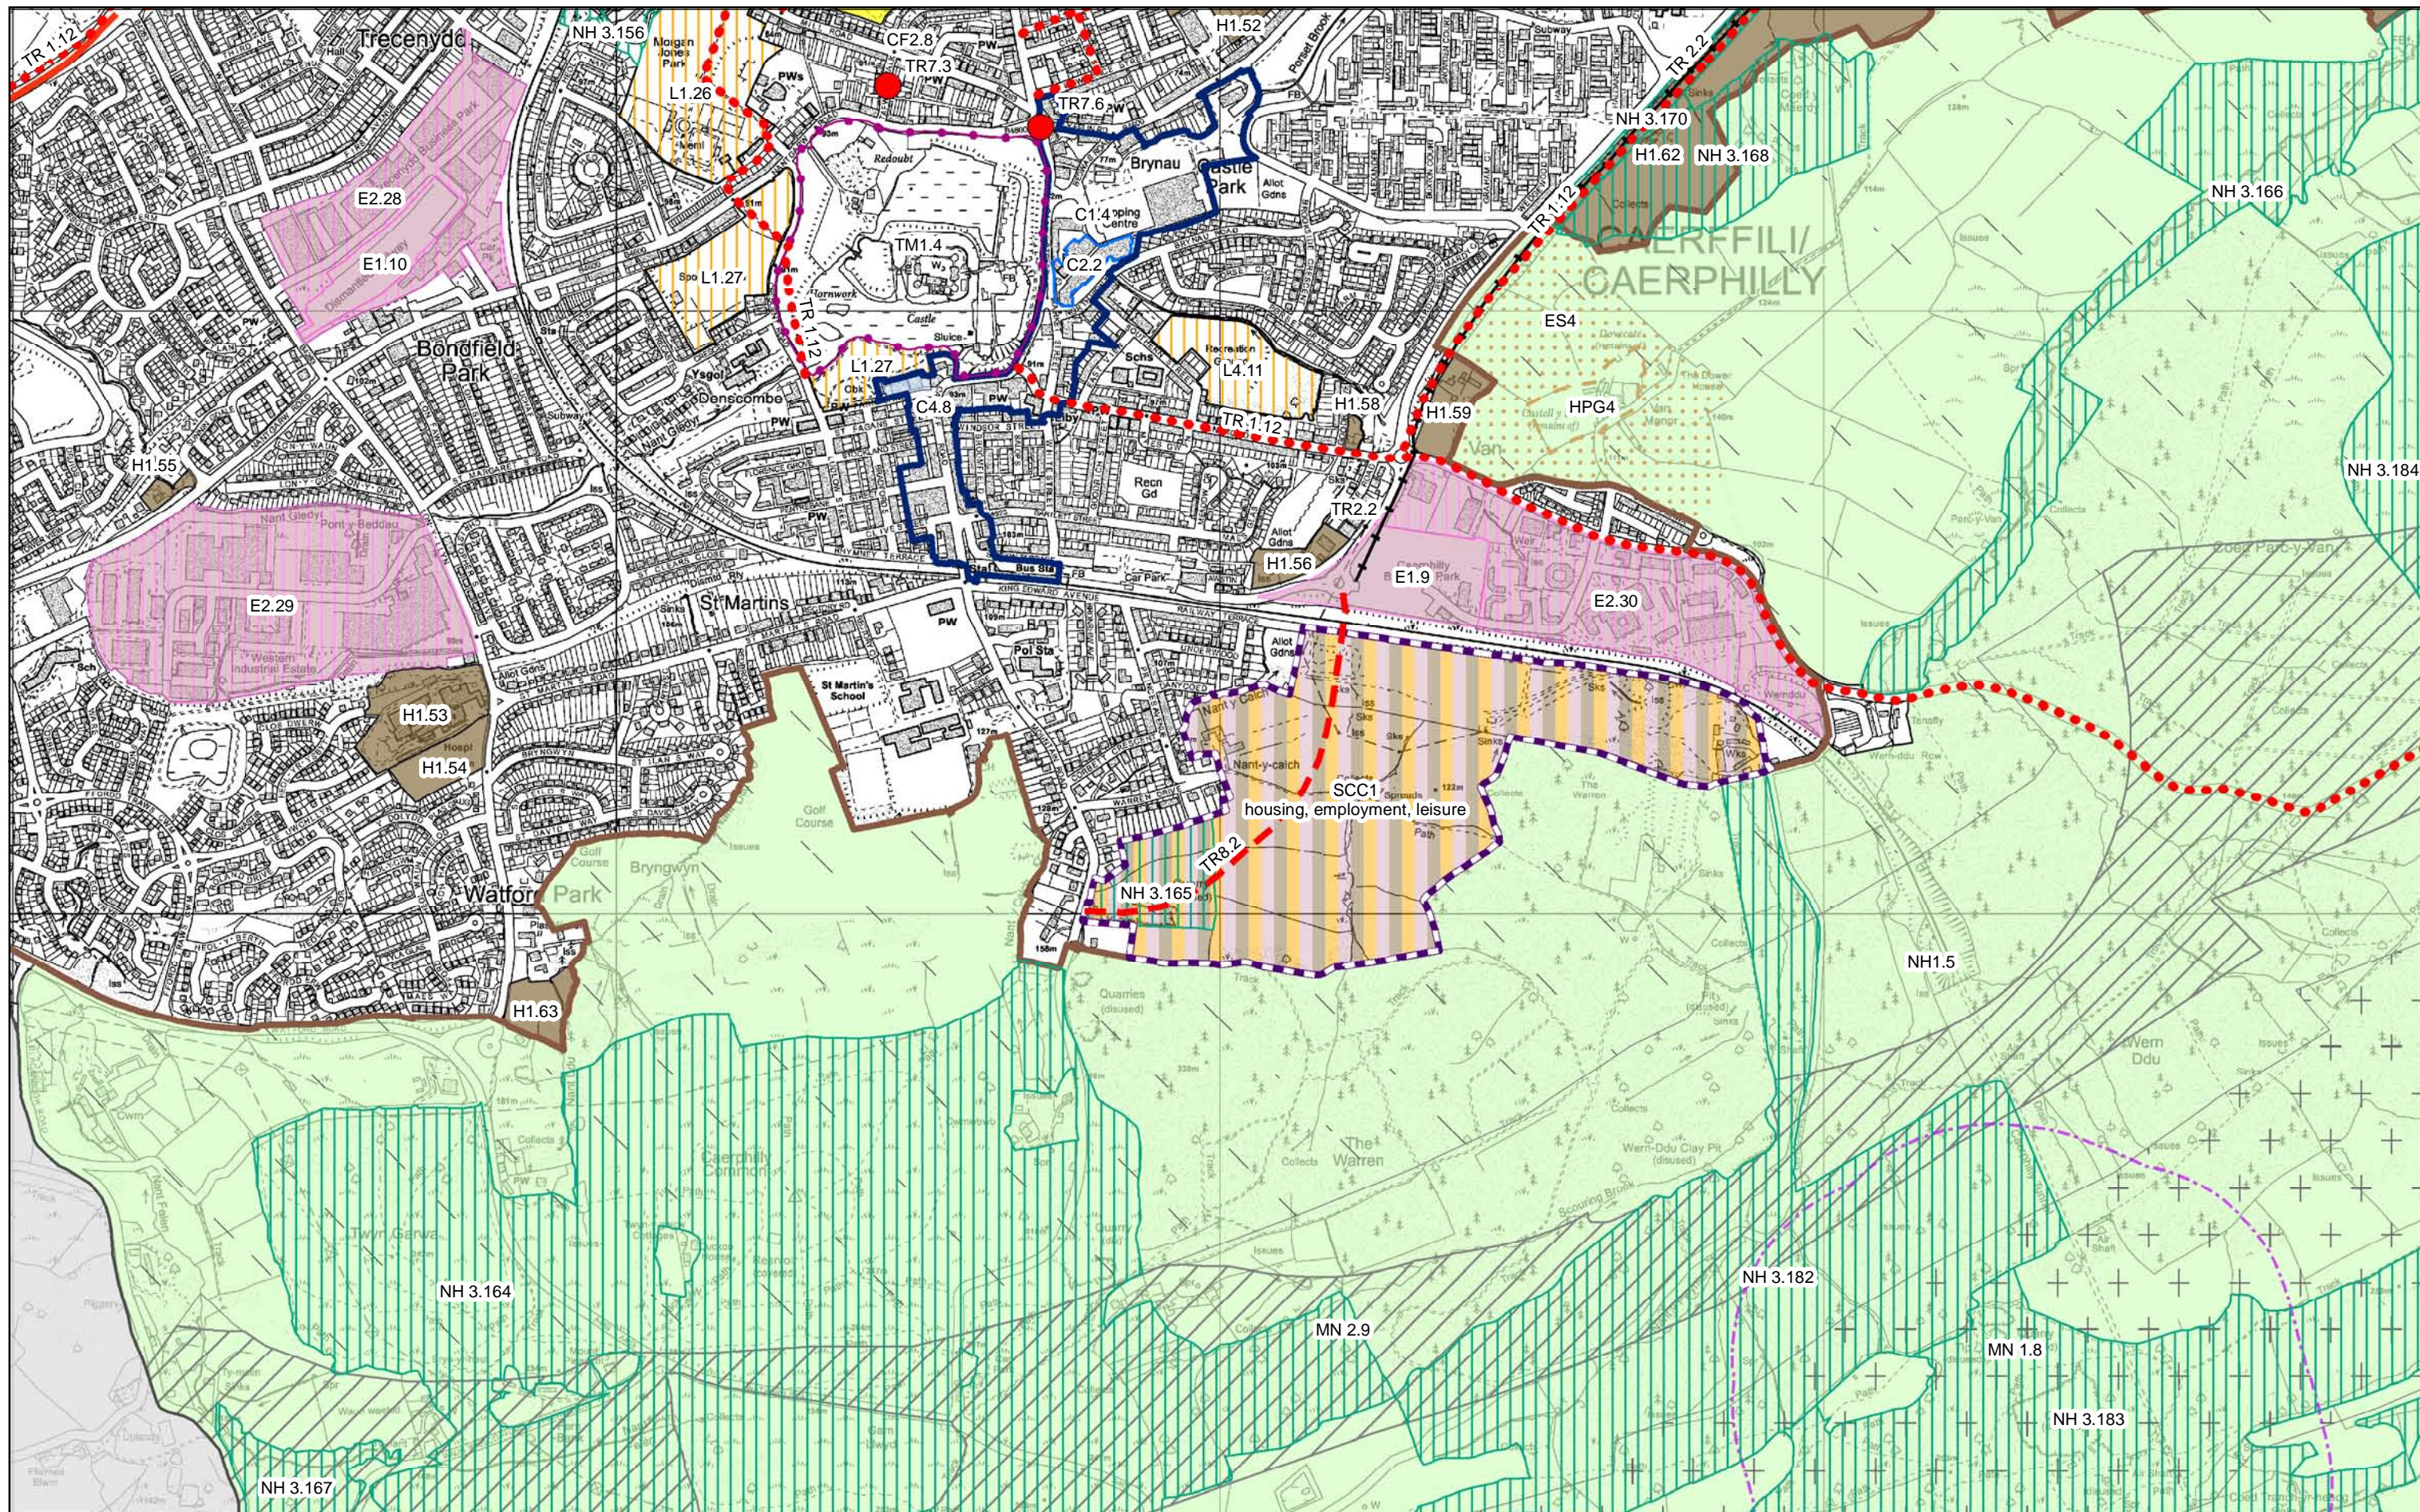

Scale: 1:10,000	Proposals Map
	Map Ref: ST1886	Deposit
© Crown Copyright 2016, Caerphilly County Borough Council, 100025372. © Hawlfraint y Goron, 2016. Cyngor Bwrdeistref Sirol Caerffili, 100025372.		

39

Replacement Caerphilly CB Local Development Plan
Up to 2031