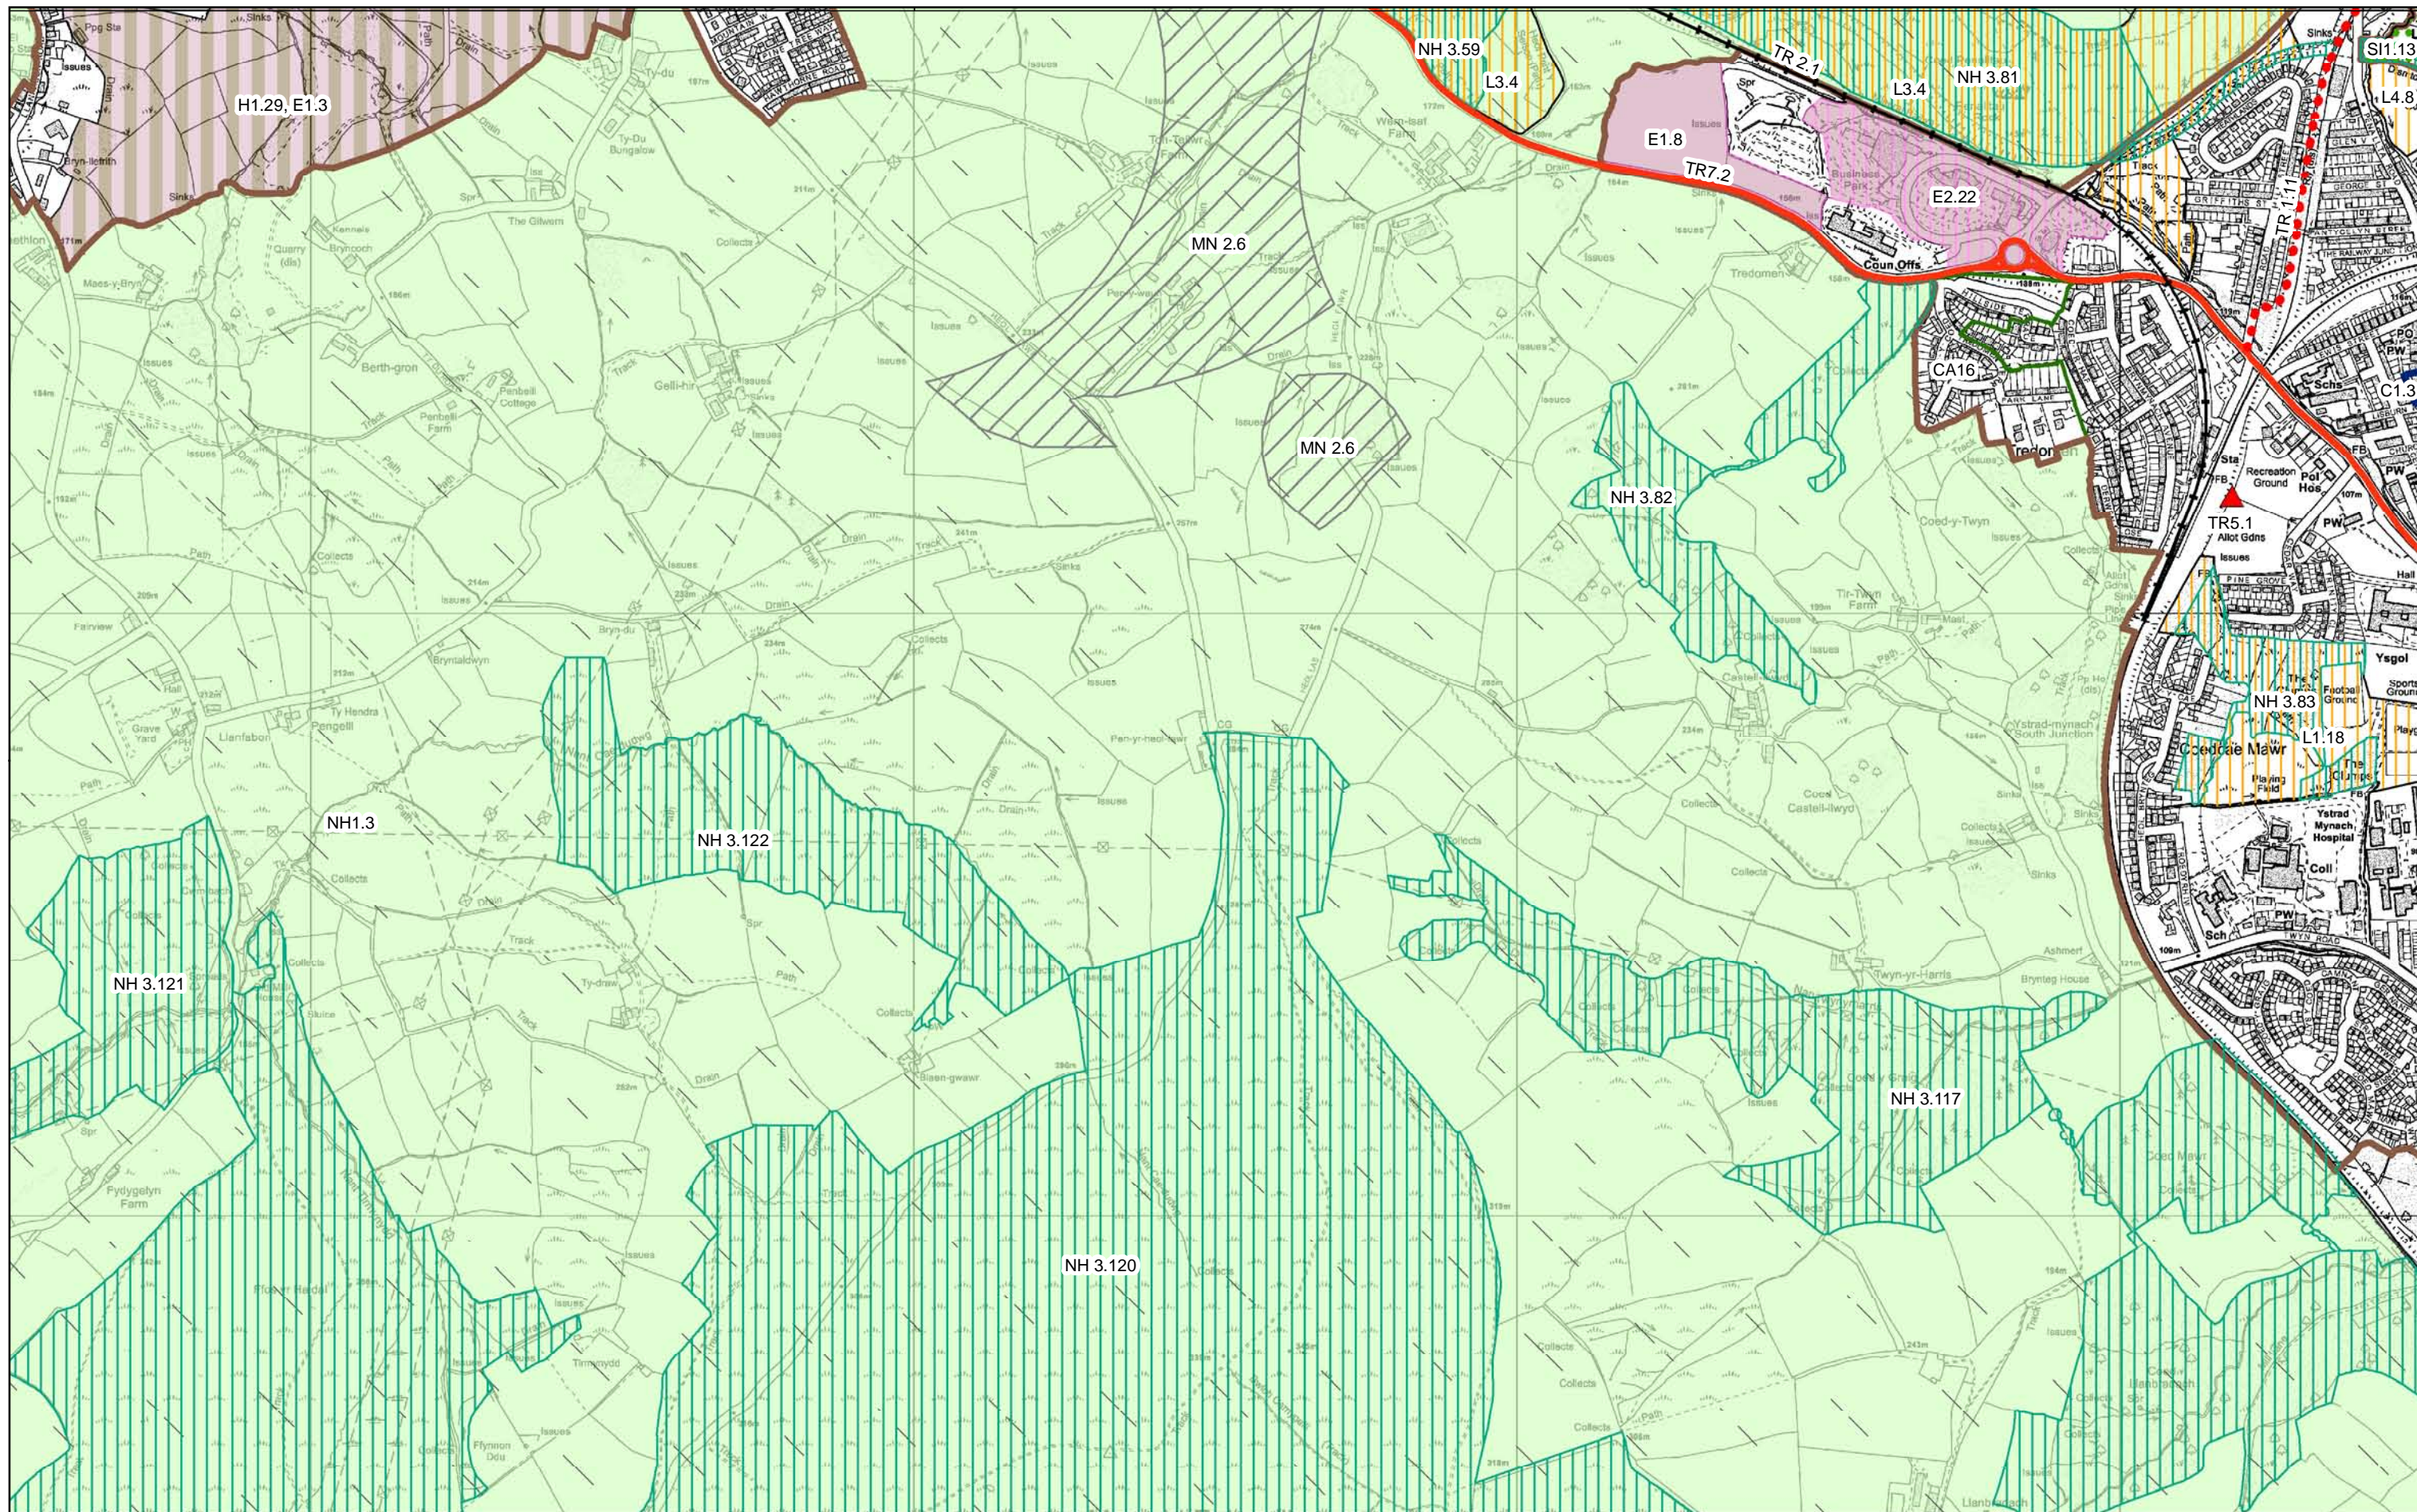

Scale: 1:10,000	Proposals Map
	Map Ref: ST1493	Deposit
© Crown Copyright 2016, Caerphilly County Borough Council, 100025372. © Hawlfraint y Goron, 2016. Cyngor Bwrdeistref Sirol Caerffili, 100025372.